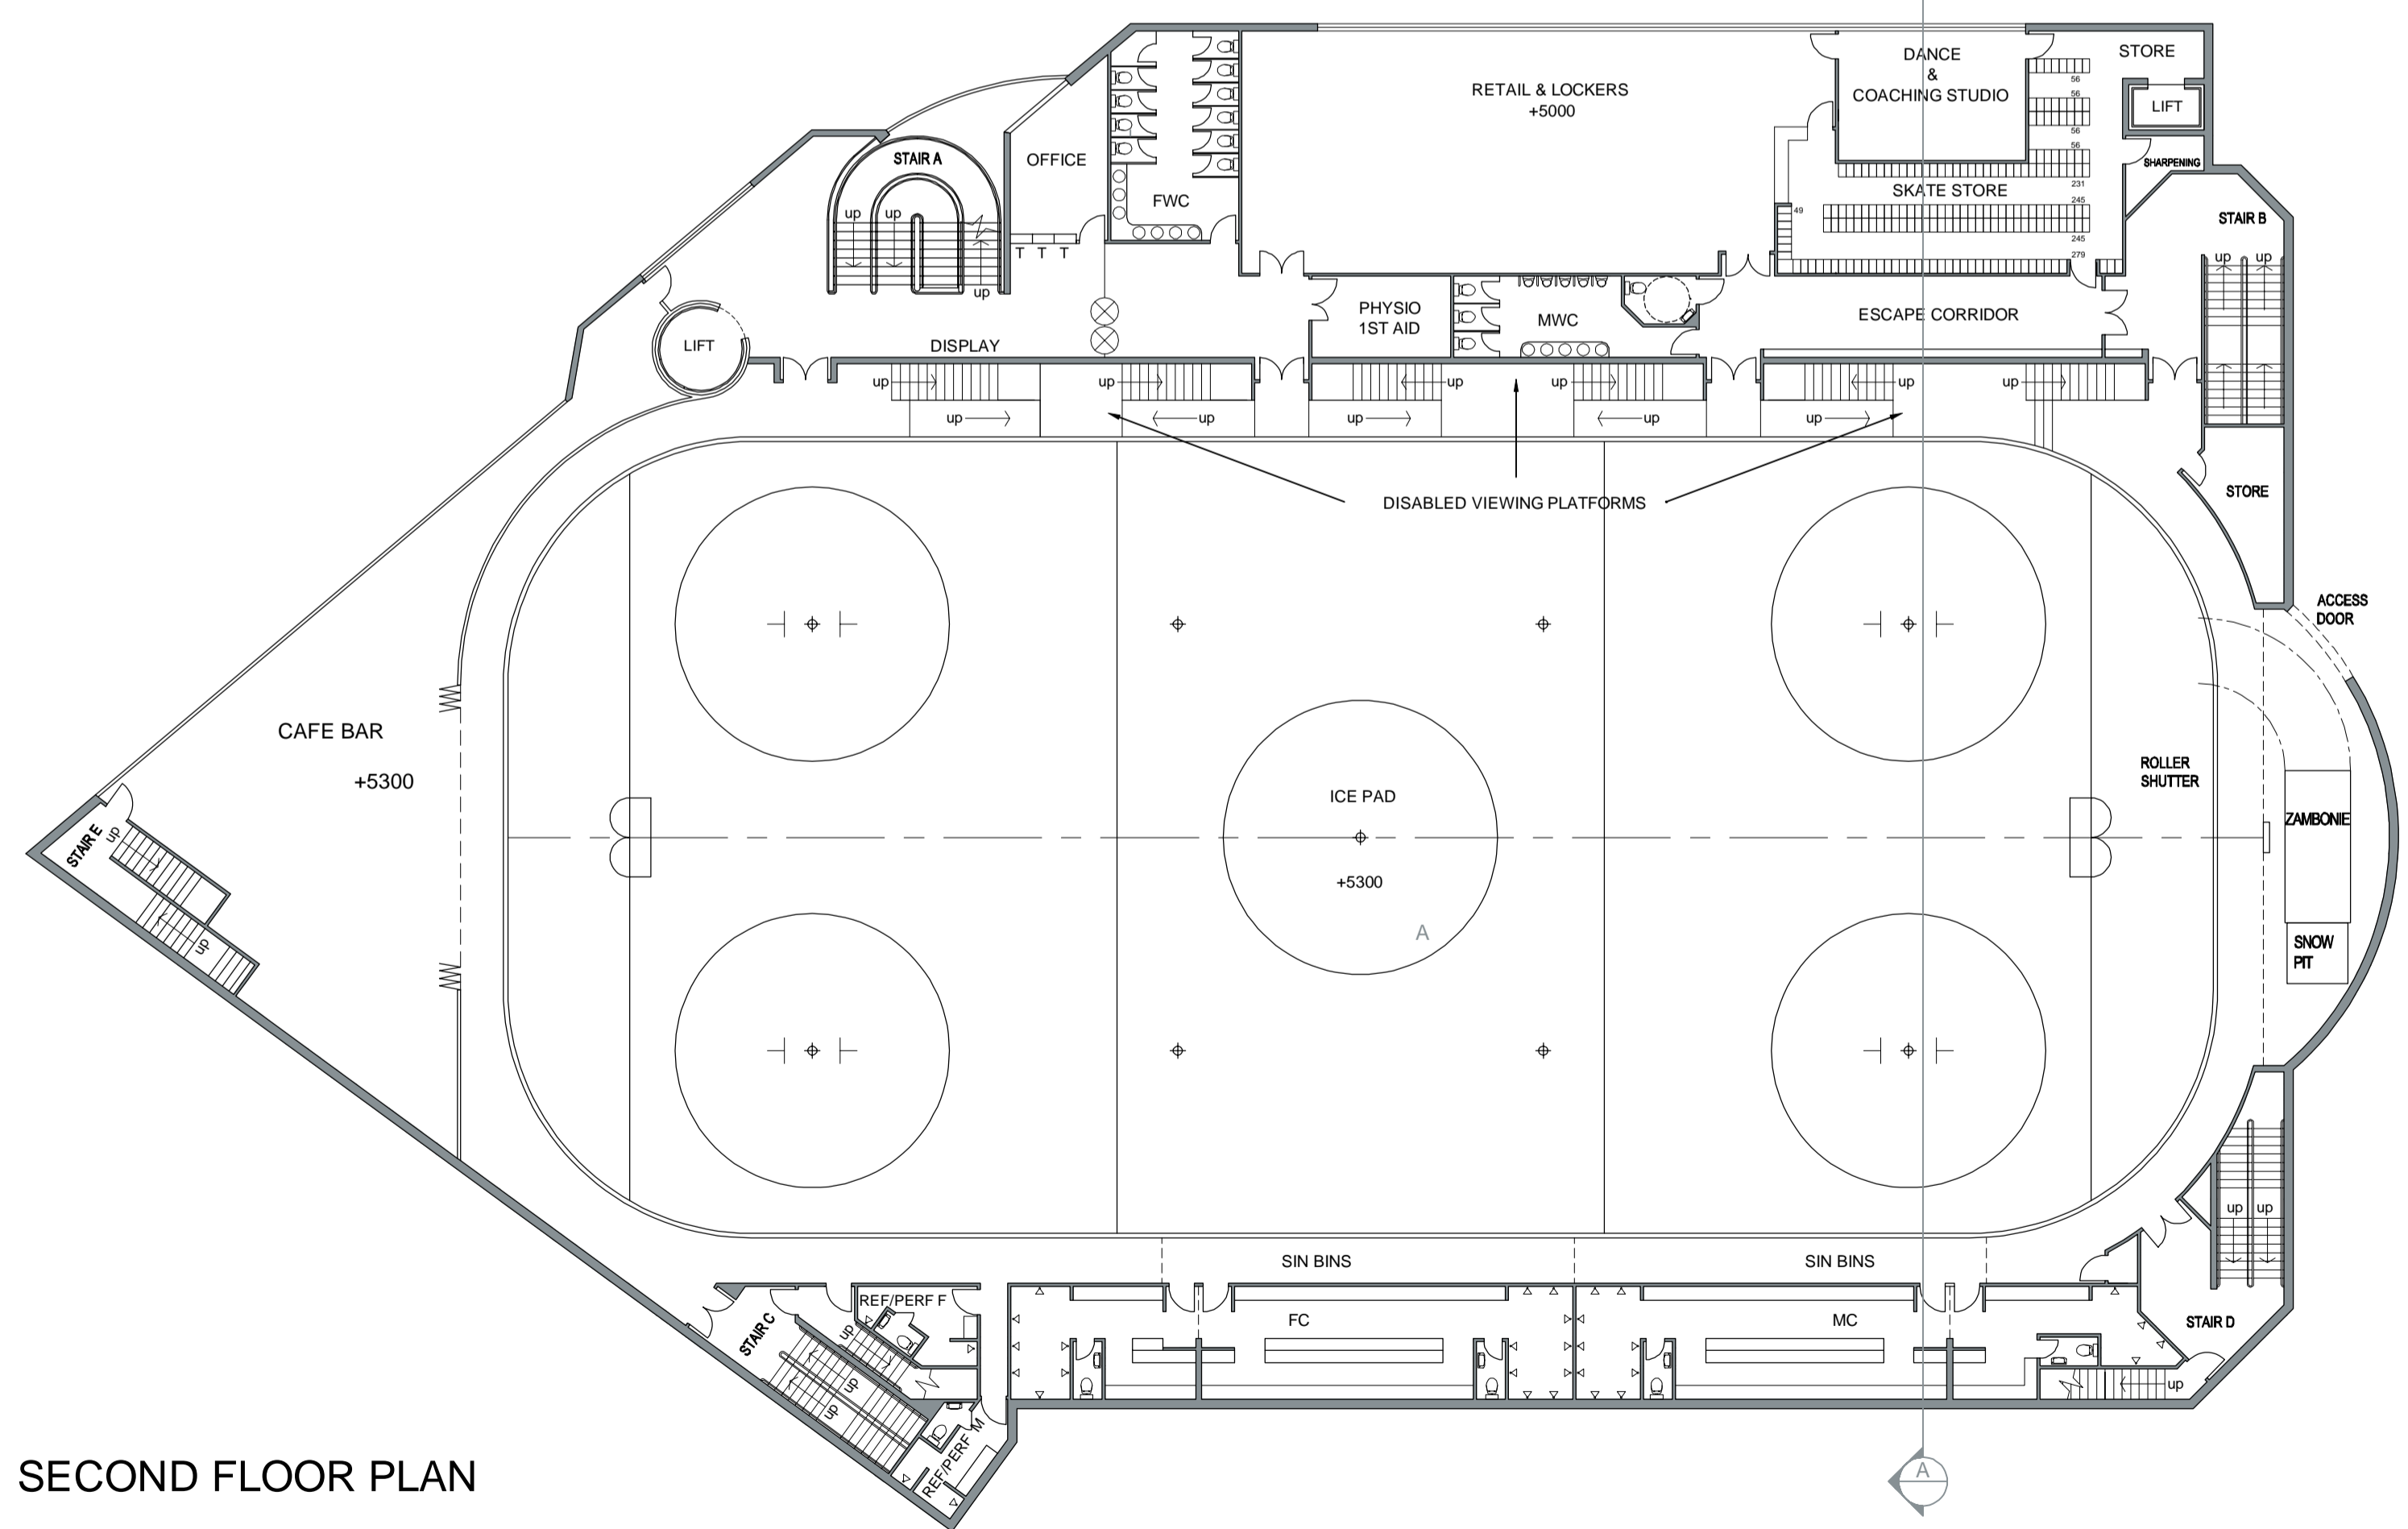

GROUND FLOOR PLAN

FIRST FLOOR PLAN

SECOND FLOOR PLAN

THIRD FLOOR PLAN

Rev	Amendment	Date	By	Client	Project	Title	Date	Scale	Rev		Pieter Lette Design 01794 519333	PLD
				Warburg Property Developments	St Marys Ice Centre Southampton	Floor Plans	22-03-09	1:200@A1	Job No 102	Dwg No P2		