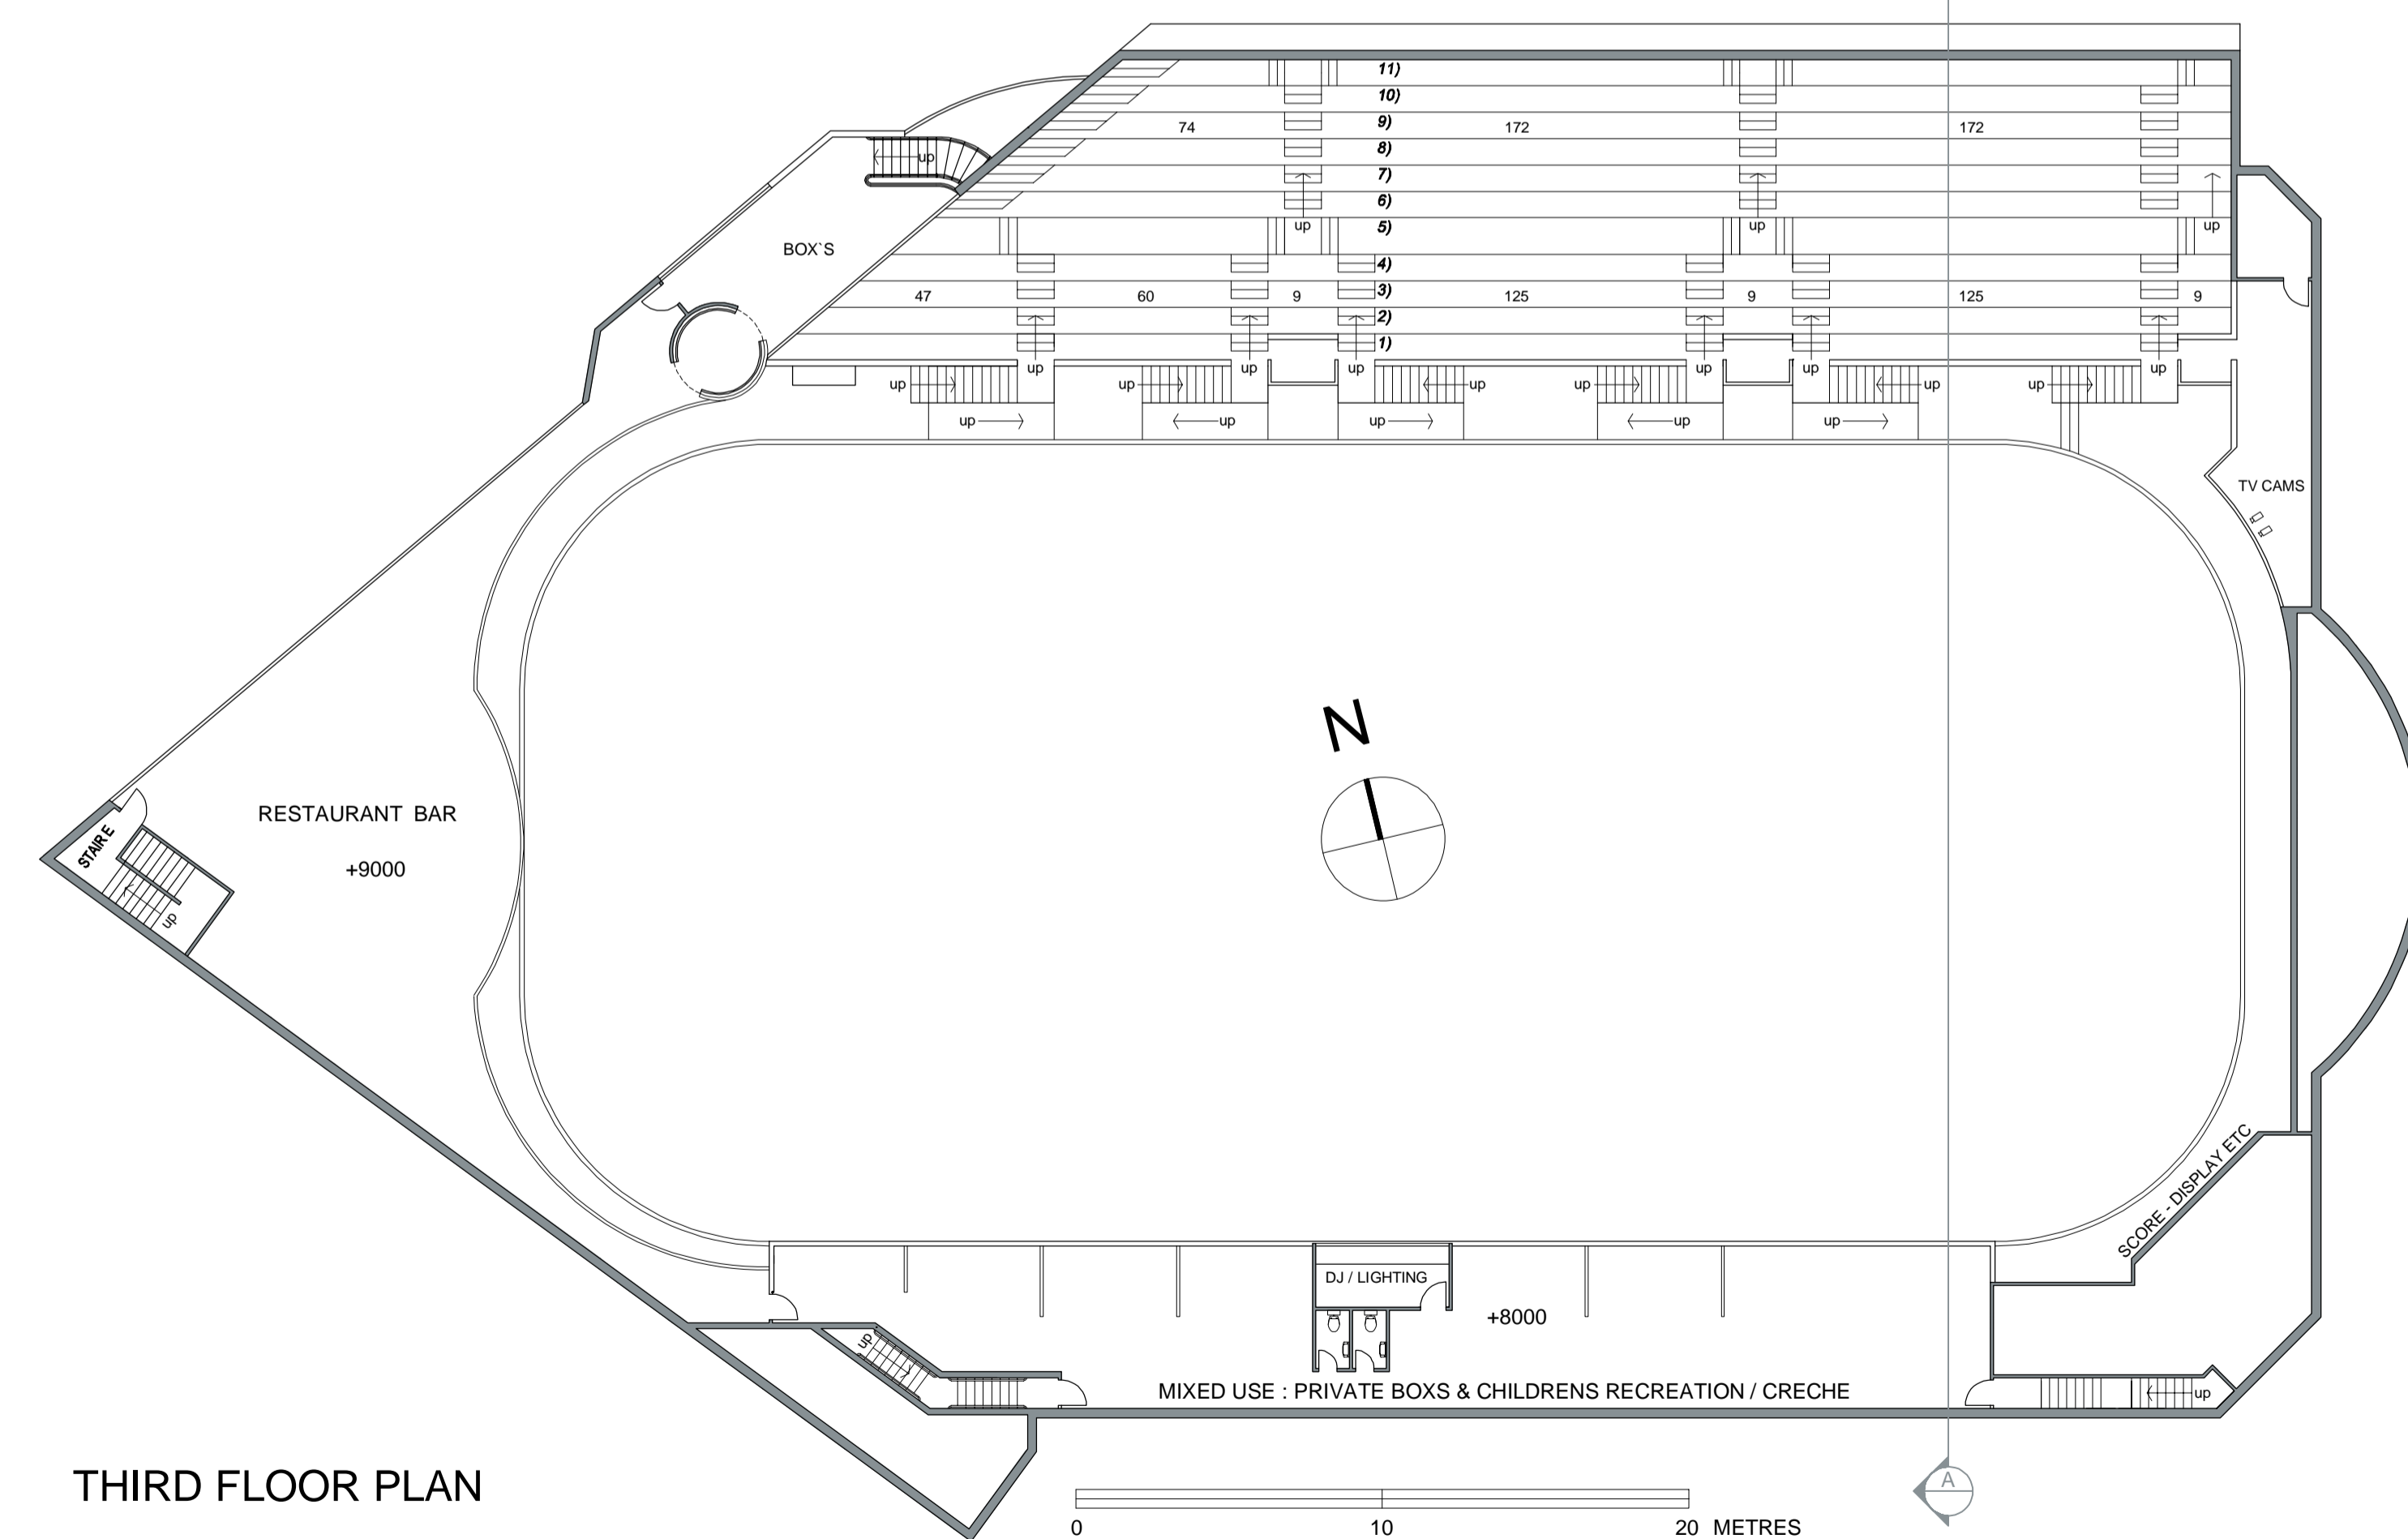

GROUND FLOOR PLAN

FIRST FLOOR PLAN

SECOND FLOOR PLAN

THIRD FLOOR PLAN

Rev	Amendment	Date	By	Client	Project	Title	Date	Scale	Rev		Pieter Lette Design 01794 519333	PLD
				Warburg Property Developments	St Marys Ice Centre Southampton	Floor Plans	22-03-09	1:200@A1	Job No 102	Dwg No P2		