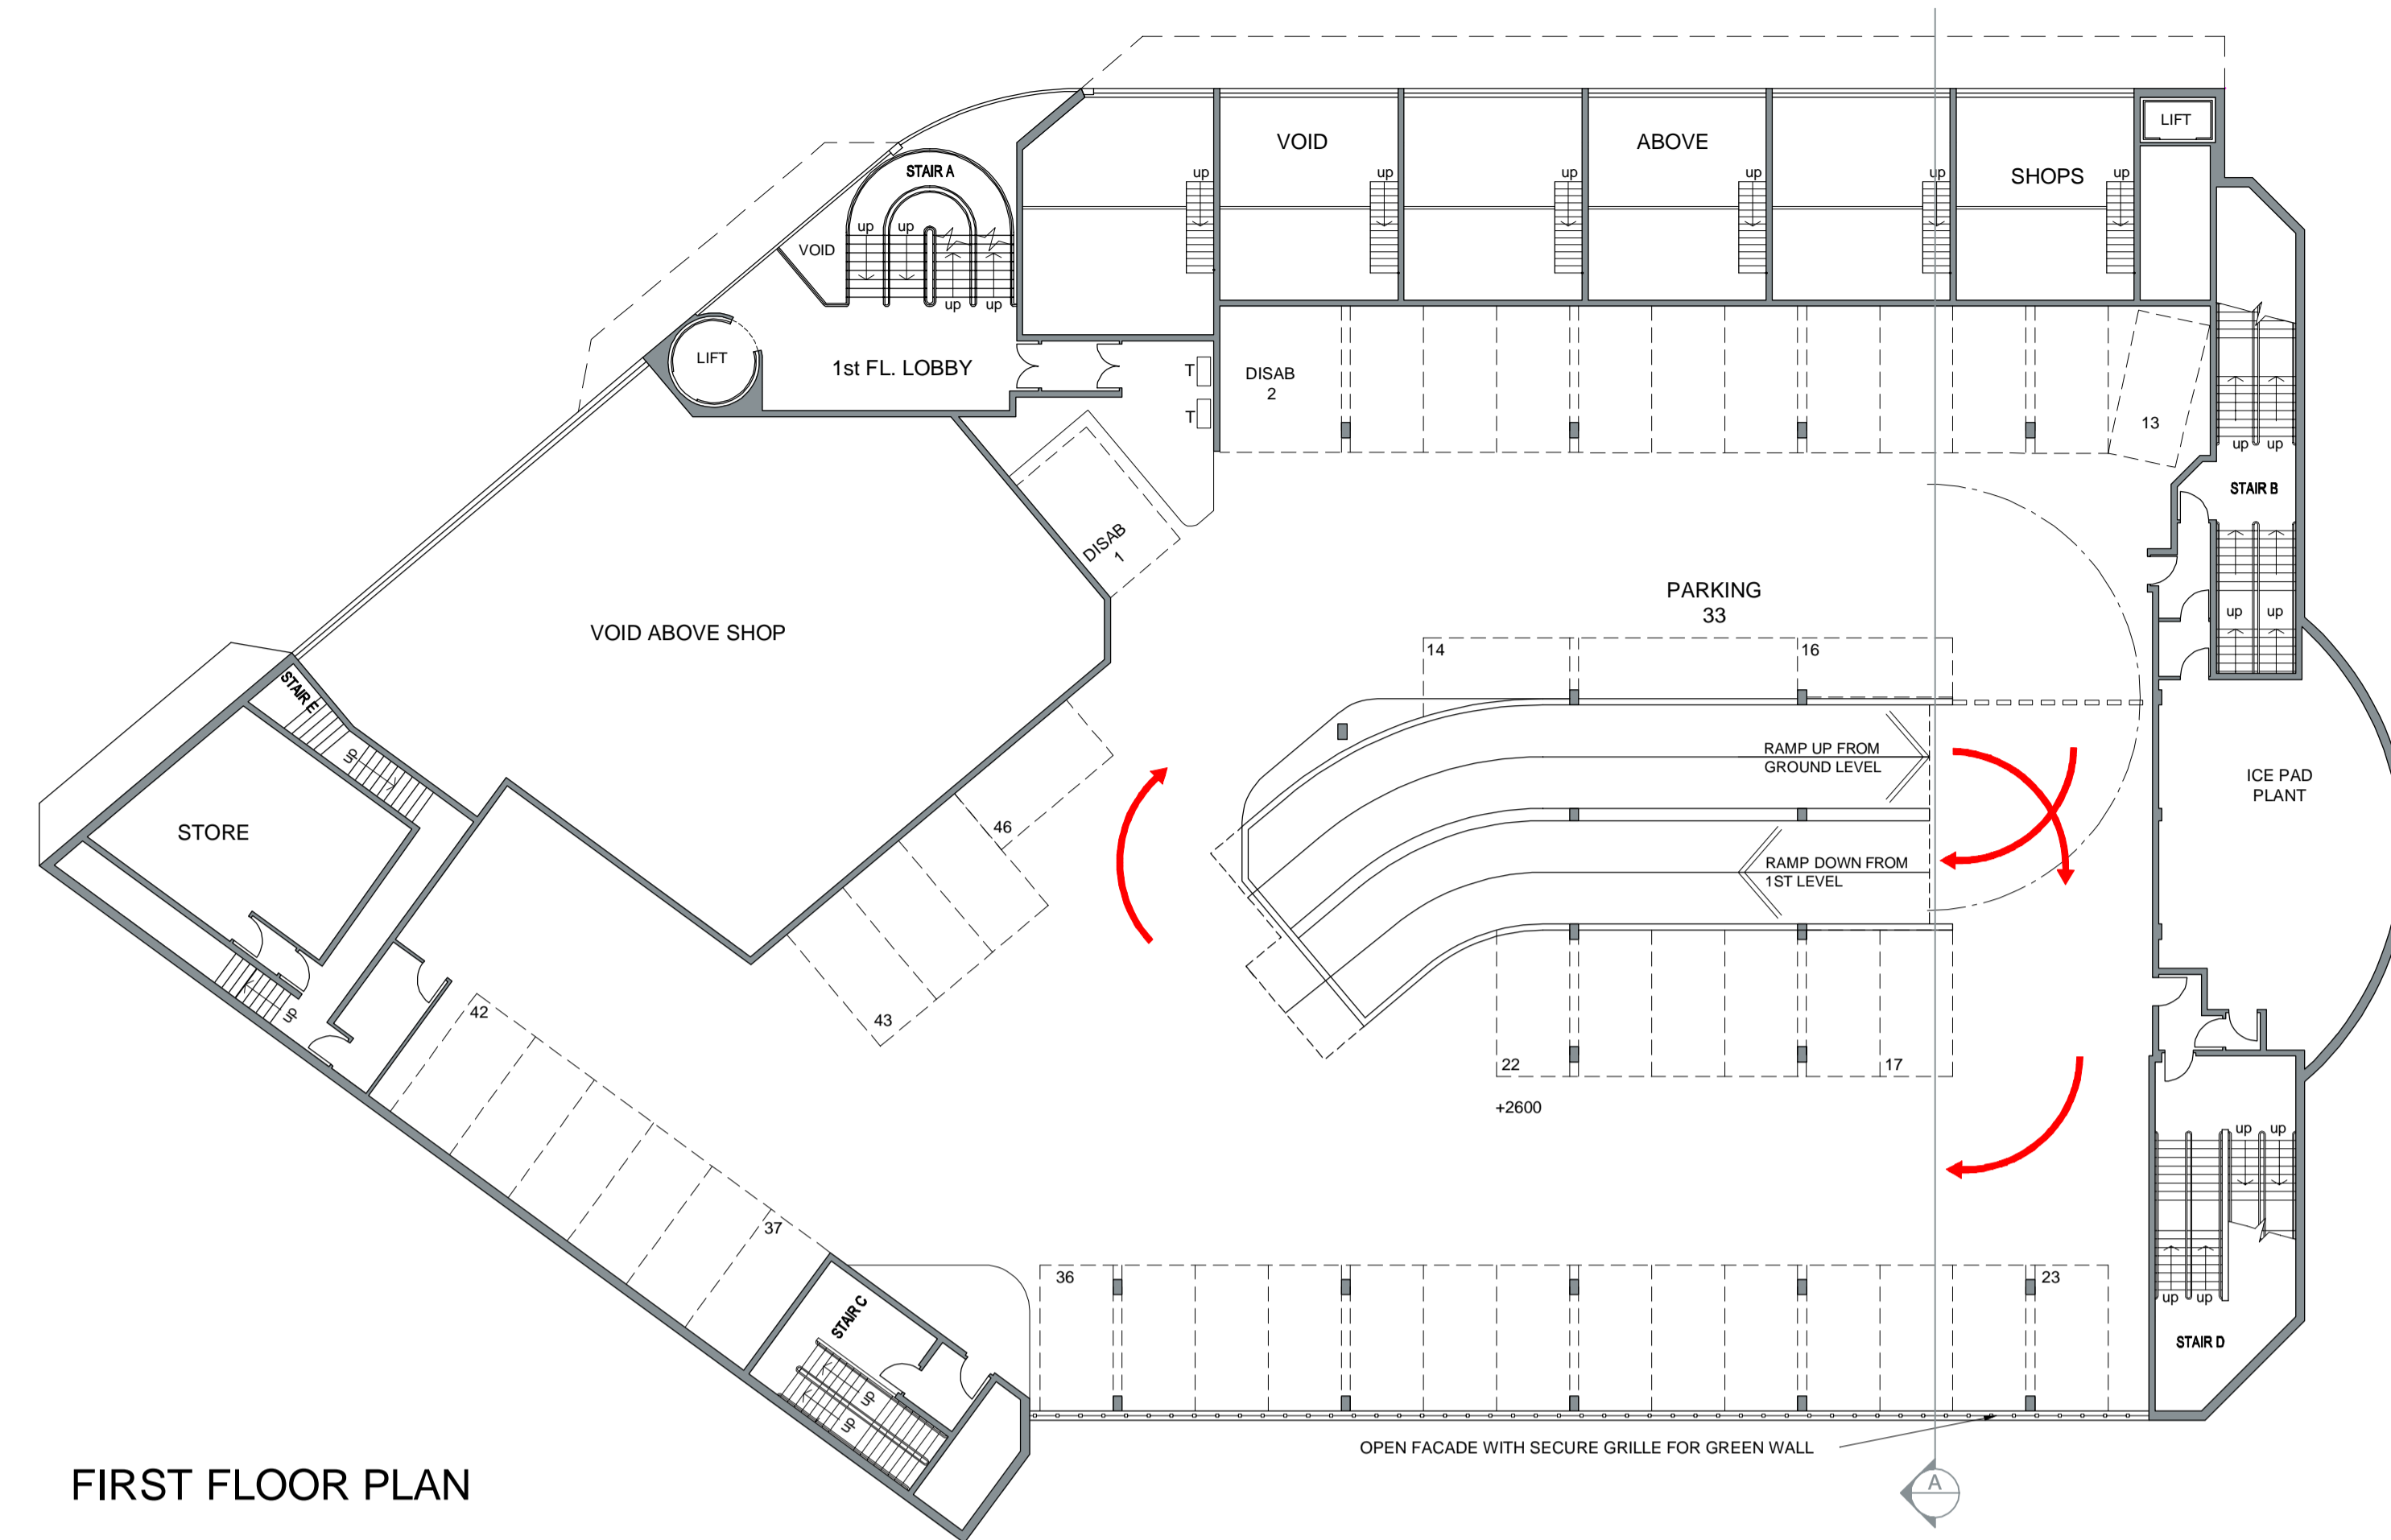

GROUND FLOOR PLAN

FIRST FLOOR PLAN

SECOND FLOOR PLAN

THIRD FLOOR PLAN

Rev	Amendment	Date	By	Client	Project	Title	Date	Scale	Rev		Pieter Lette Design 01794 519333	PLD
				Warburg Property Developments	St Marys Ice Centre Southampton	Floor Plans	22-03-09	1:200@A1	Job No 102	Dwg No P2		