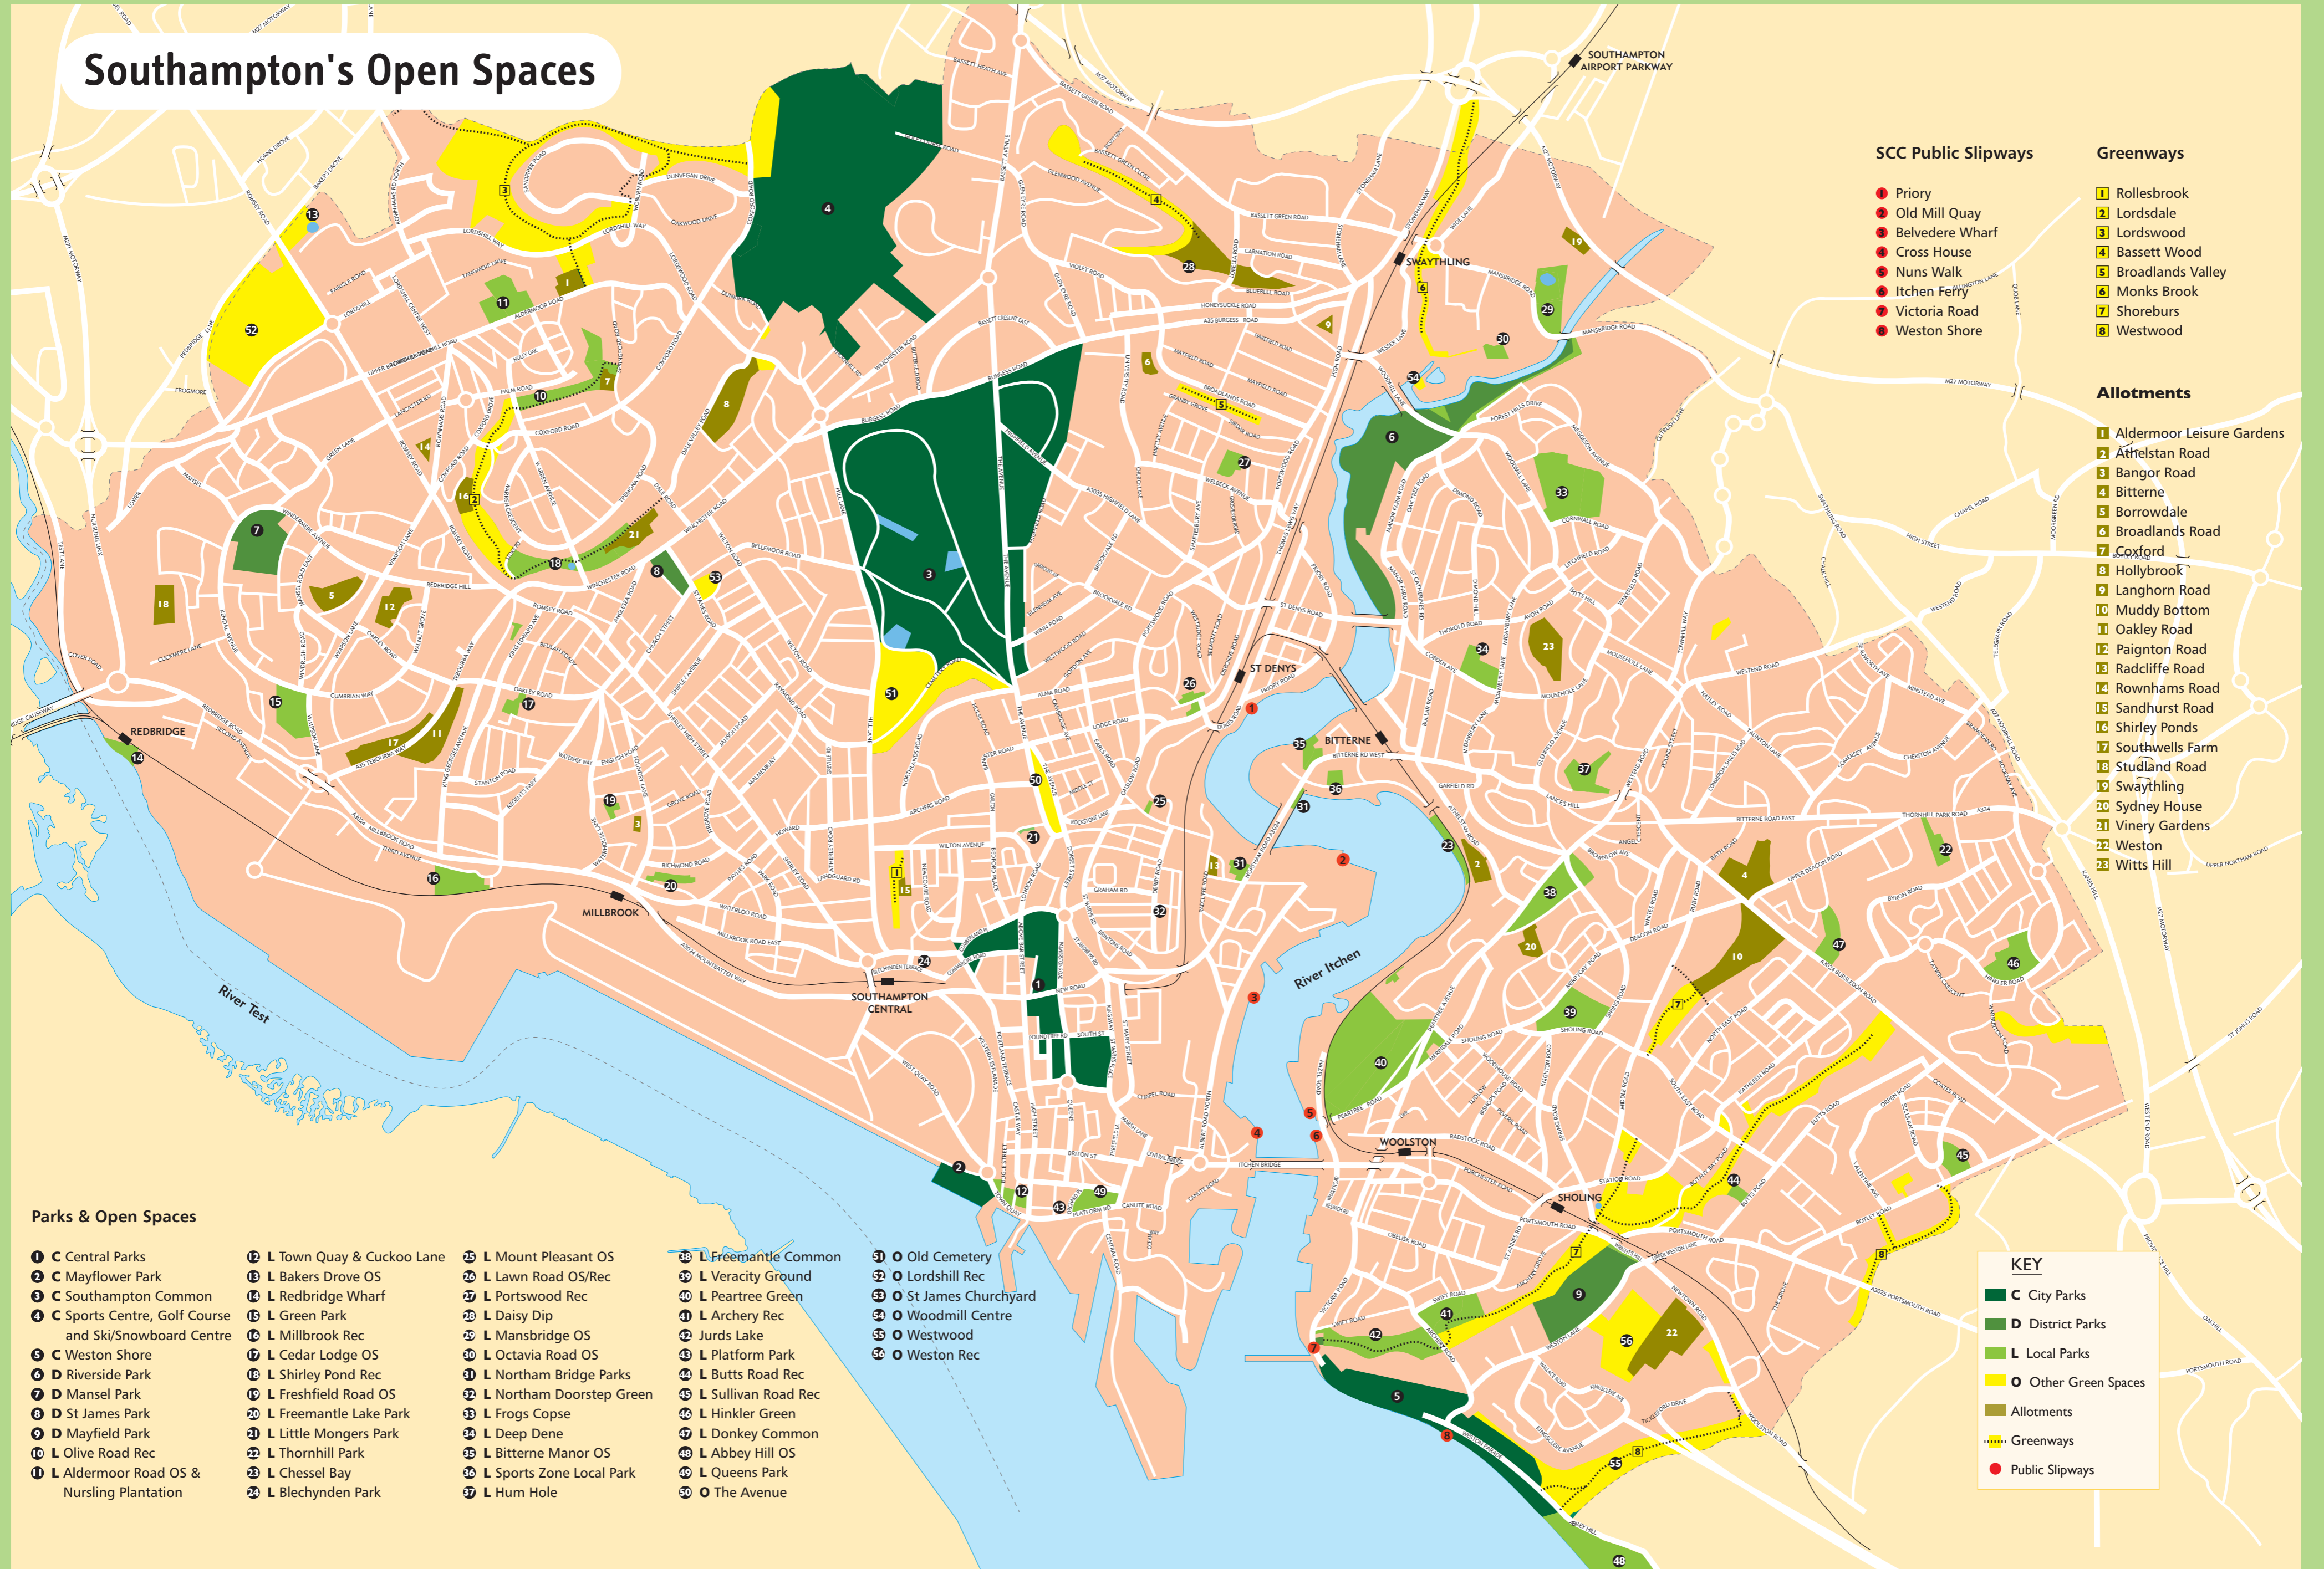

Southampton's Open Spaces

Parks & Open Spaces

- | | | | |
|---|------------------------------|-----------------------------|------------------------|
| 1 C Central Parks | 12 L Town Quay & Cuckoo Lane | 25 L Mount Pleasant OS | 36 L Freemantle Common |
| 2 C Mayflower Park | 13 L Bakers Drove OS | 26 L Lawn Road OS/Rec | 37 L Veracity Ground |
| 3 C Southampton Common | 14 L Redbridge Wharf | 27 L Portswood Rec | 38 L Peartree Green |
| 4 C Sports Centre, Golf Course and Ski/Snowboard Centre | 15 L Green Park | 28 L Daisy Dip | 39 L Archery Rec |
| 5 C Weston Shore | 16 L Millbrook Rec | 29 L Mansbridge OS | 40 L Jurds Lake |
| 6 D Riverside Park | 17 L Cedar Lodge OS | 30 L Octavia Road OS | 41 L Platform Park |
| 7 D Mansel Park | 18 L Shirley Pond Rec | 31 L Northam Bridge Parks | 42 L Butts Road Rec |
| 8 D St James Park | 19 L Freshfield Road OS | 32 L Northam Doorstep Green | 43 L Sullivan Road Rec |
| 9 D Mayfield Park | 20 L Freemantle Lake Park | 33 L Frogs Copse | 44 L Hinkler Green |
| 10 L Olive Road Rec | 21 L Little Mongers Park | 34 L Deep Dene | 45 L Donkey Common |
| 11 L Aldermoor Road OS & Nursling Plantation | 22 L Thornhill Park | 35 L Bitterne Manor OS | 46 L Abbey Hill OS |
| | 23 L Chessel Bay | 36 L Sports Zone Local Park | 47 L Queens Park |
| | 24 L Blechynden Park | 37 L Hum Hole | 48 L The Avenue |

SCC Public Slipways

- 1 Priory
- 2 Old Mill Quay
- 3 Belvedere Wharf
- 4 Cross House
- 5 Nuns Walk
- 6 Itchen Ferry
- 7 Victoria Road
- 8 Weston Shore

Greenways

- 1 Rollesbrook
- 2 Lordsdale
- 3 Lordswood
- 4 Bassett Wood
- 5 Broadlands Valley
- 6 Monks Brook
- 7 Shoreburs
- 8 Westwood

KEY

- C City Parks
- D District Parks
- L Local Parks
- O Other Green Spaces
- Allotments
- Greenways
- Public Slipways