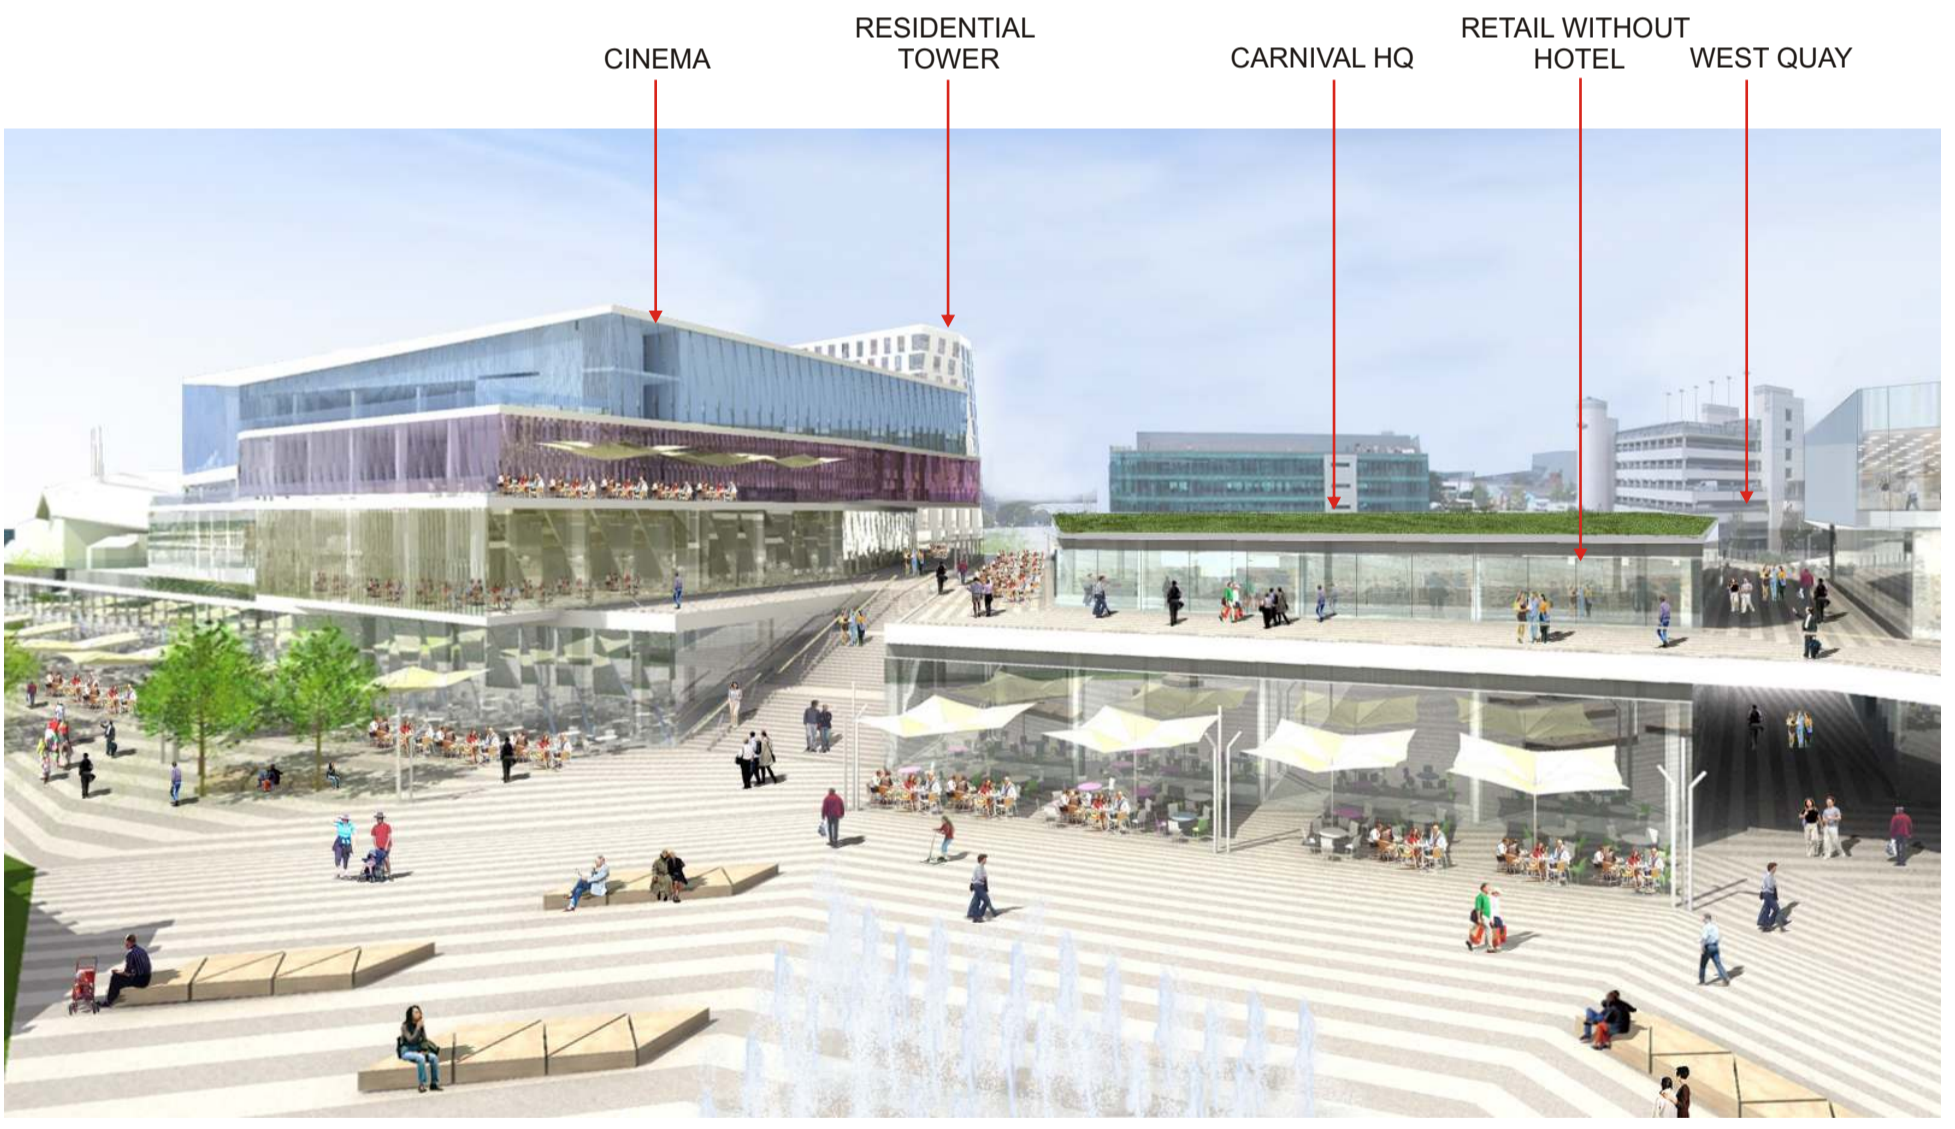

PHOTOMONTAGE FROM PHOTOVIEWPOINT 6 - WEST VIEW FROM FOREST VIEW- MAXIMUM PARAMETERS.

PHOTOMONTAGE FROM PHOTOVIEWPOINT 6 - WEST VIEW FROM FOREST VIEW - MINIMUM PARAMETERS TOWER & HOTEL

WATERMARK, WESTQUAY
Southampton

DETAILED MONTAGE 6

Figure 12.43

September 2008

NB - These montages are illustrative only

PHOTOMONTAGE FROM PHOTOVIEWPOINT 7 - VIEW WEST FROM CATCHCOLD TOWER - MAXIMUM PARAMETERS.

PHOTOMONTAGE FROM PHOTOVIEWPOINT 7 - VIEW WEST FROM CATCHCOLD TOWER - MINIMUM PARAMETERS TOWER & HOTEL

WATERMARK, WESTQUAY
 Southampton
 DETAILED MONTAGE 7
Figure 12.44
 September 2008

NB - These montages are illustrative only

PHOTOMONTAGE FROM PHOTOVIEWPOINT 8 - VIEW WEST FROM CASTLE WAY - MAXIMUM PARAMETERS.

PHOTOMONTAGE FROM PHOTOVIEWPOINT 8 - VIEW WEST FROM CASTLE WAY - MINIMUM PARAMETERS TOWER & HOTEL

WATERMARK, WESTQUAY
Southampton

DETAILED MONTAGE 8

Figure 12.45

September 2008

NB - These montages are illustrative only