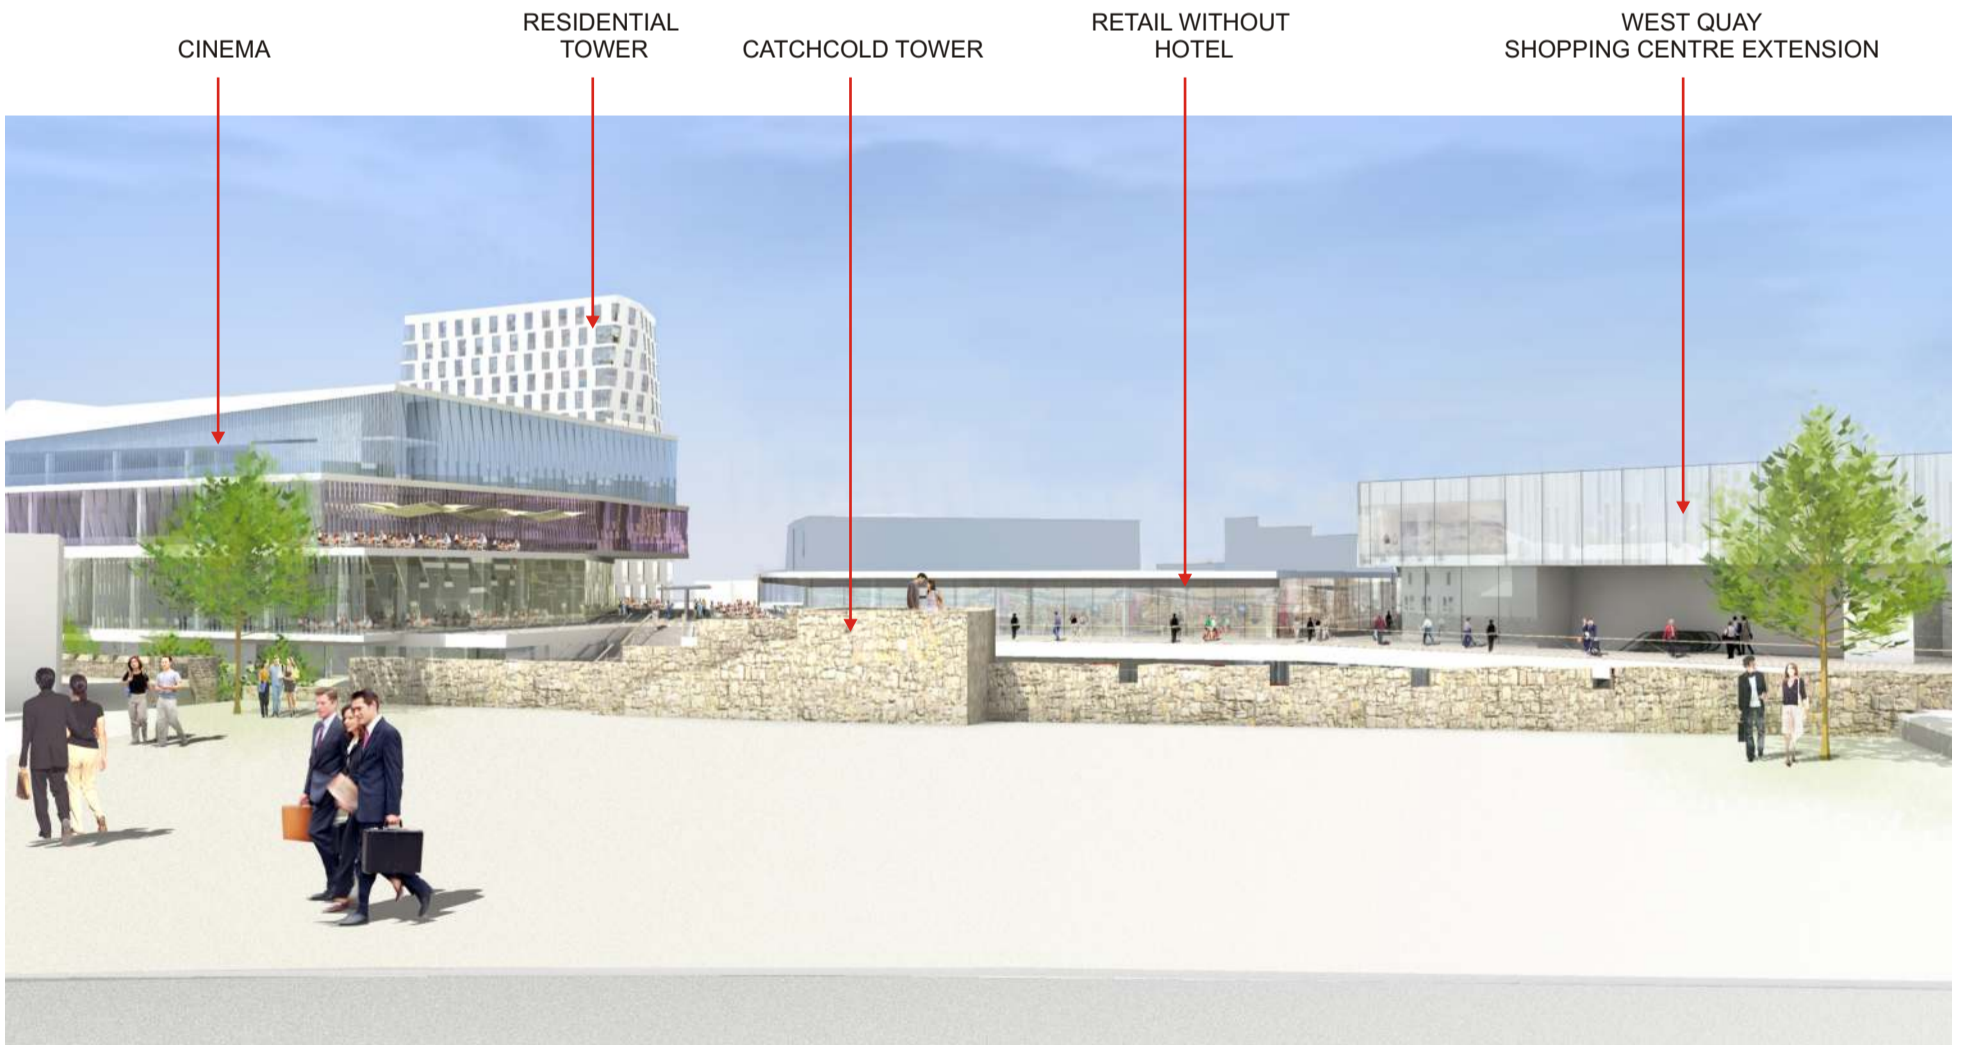

PHOTOMONTAGE FROM PHOTOVIEWPOINT 6 - WEST VIEW FROM FOREST VIEW- MAXIMUM PARAMETERS.

PHOTOMONTAGE FROM PHOTOVIEWPOINT 6 - WEST VIEW FROM FOREST VIEW - MINIMUM PARAMETERS TOWER & HOTEL

WATERMARK, WESTQUAY
Southampton

DETAILED MONTAGE 6

Figure 12.43

September 2008

NB - These montages are illustrative only

PHOTOMONTAGE FROM PHOTOVIEWPOINT 7 - VIEW WEST FROM CATCHCOLD TOWER - MAXIMUM PARAMETERS.

PHOTOMONTAGE FROM PHOTOVIEWPOINT 7 - VIEW WEST FROM CATCHCOLD TOWER - MINIMUM PARAMETERS TOWER & HOTEL

WATERMARK, WESTQUAY
 Southampton
 DETAILED MONTAGE 7
Figure 12.44
 September 2008

NB - These montages are illustrative only

PHOTOMONTAGE FROM PHOTOVIEWPOINT 8 - VIEW WEST FROM CASTLE WAY - MAXIMUM PARAMETERS.

PHOTOMONTAGE FROM PHOTOVIEWPOINT 8 - VIEW WEST FROM CASTLE WAY - MINIMUM PARAMETERS TOWER & HOTEL

WATERMARK, WESTQUAY
Southampton

DETAILED MONTAGE 8

Figure 12.45

September 2008

NB - These montages are illustrative only