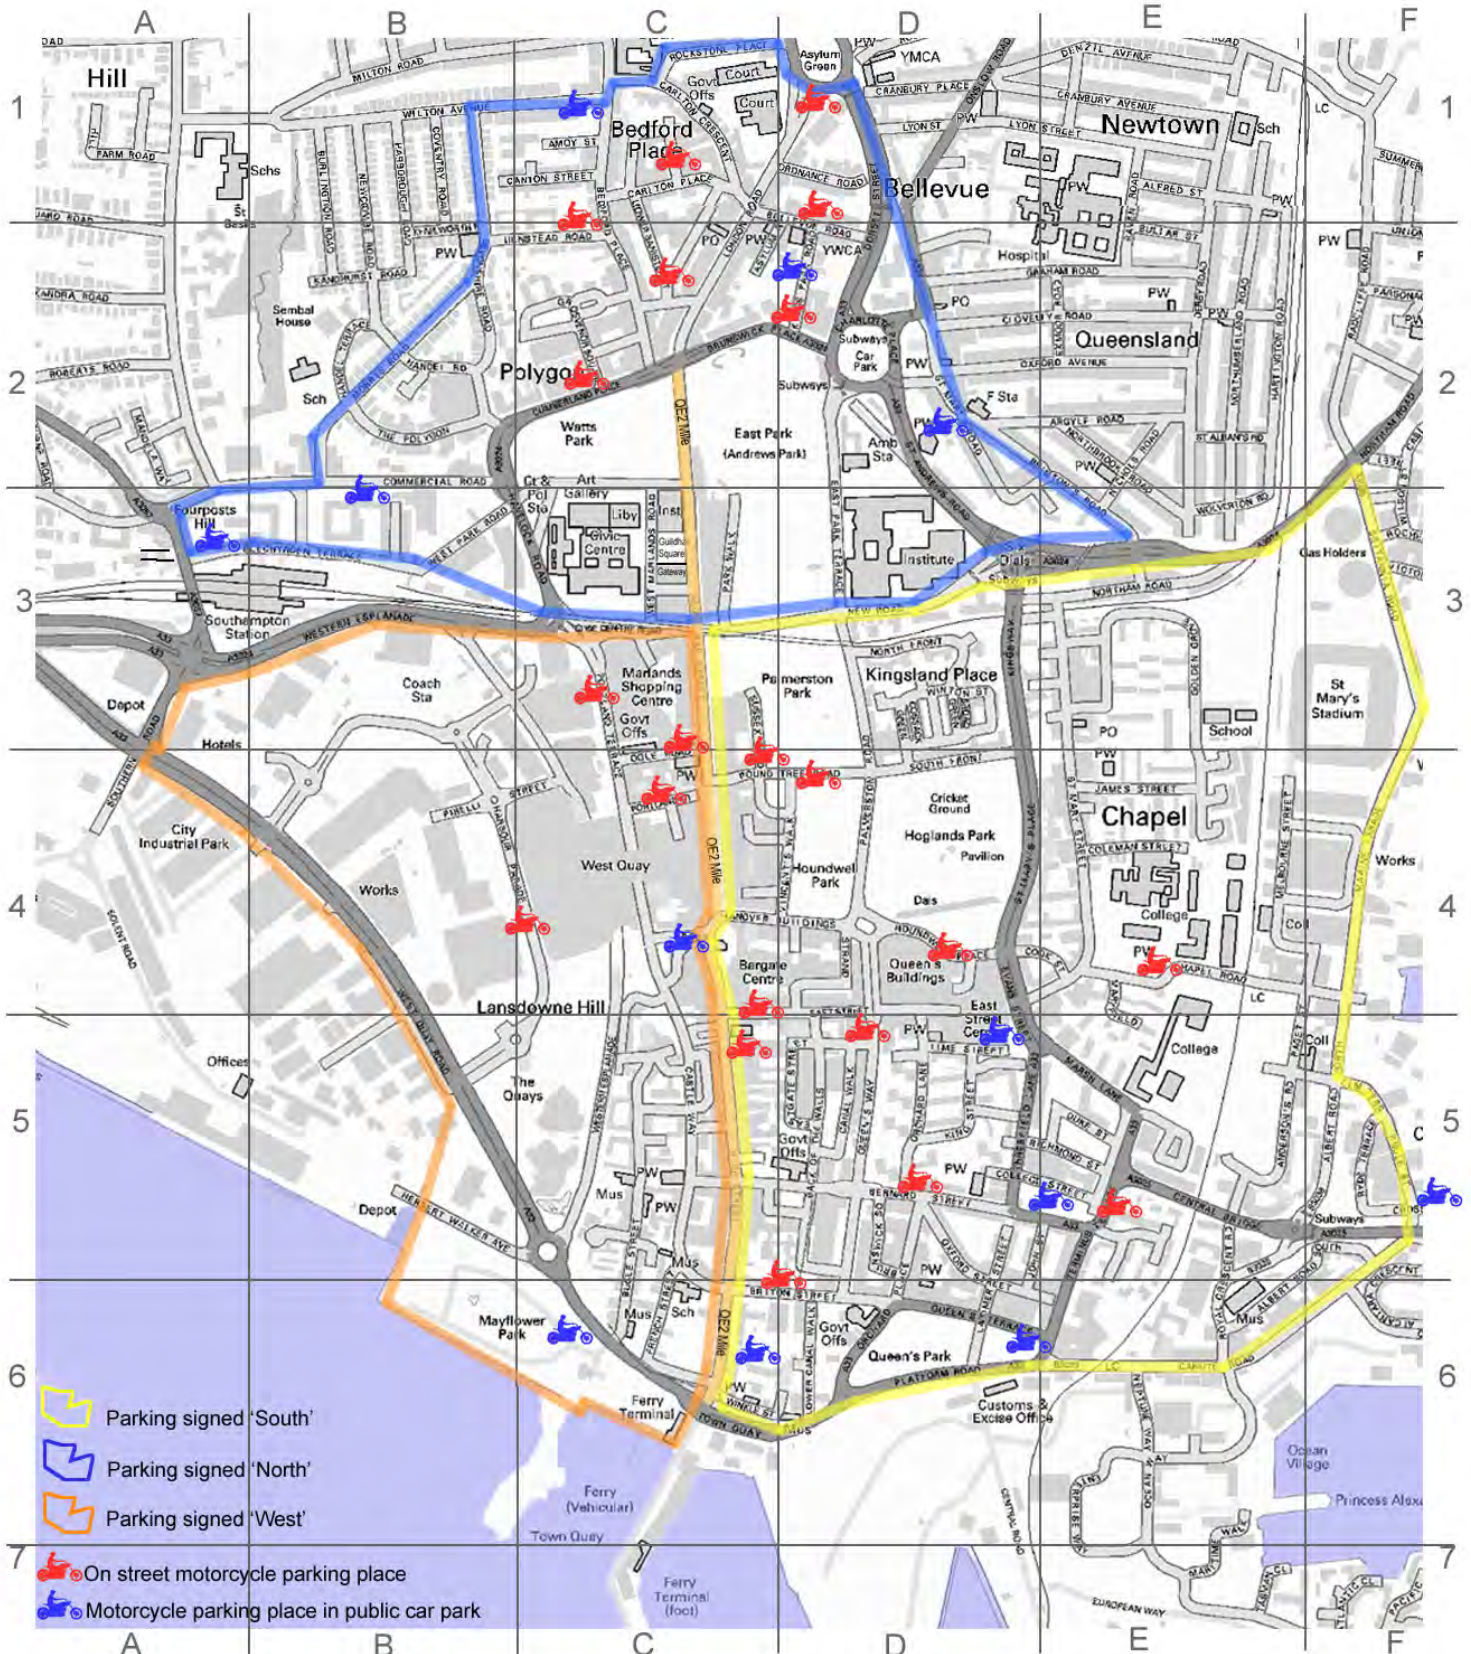

Motorcycle parking places in Southampton

This map is reproduced from Ordnance Survey material with the permission of Ordnance Survey on behalf of the Controller of Her Majesty's Stationery Office © Crown copyright. Unauthorised reproduction infringes Crown copyright and may lead to prosecution or civil proceedings. Southampton City Council 100019679 2010