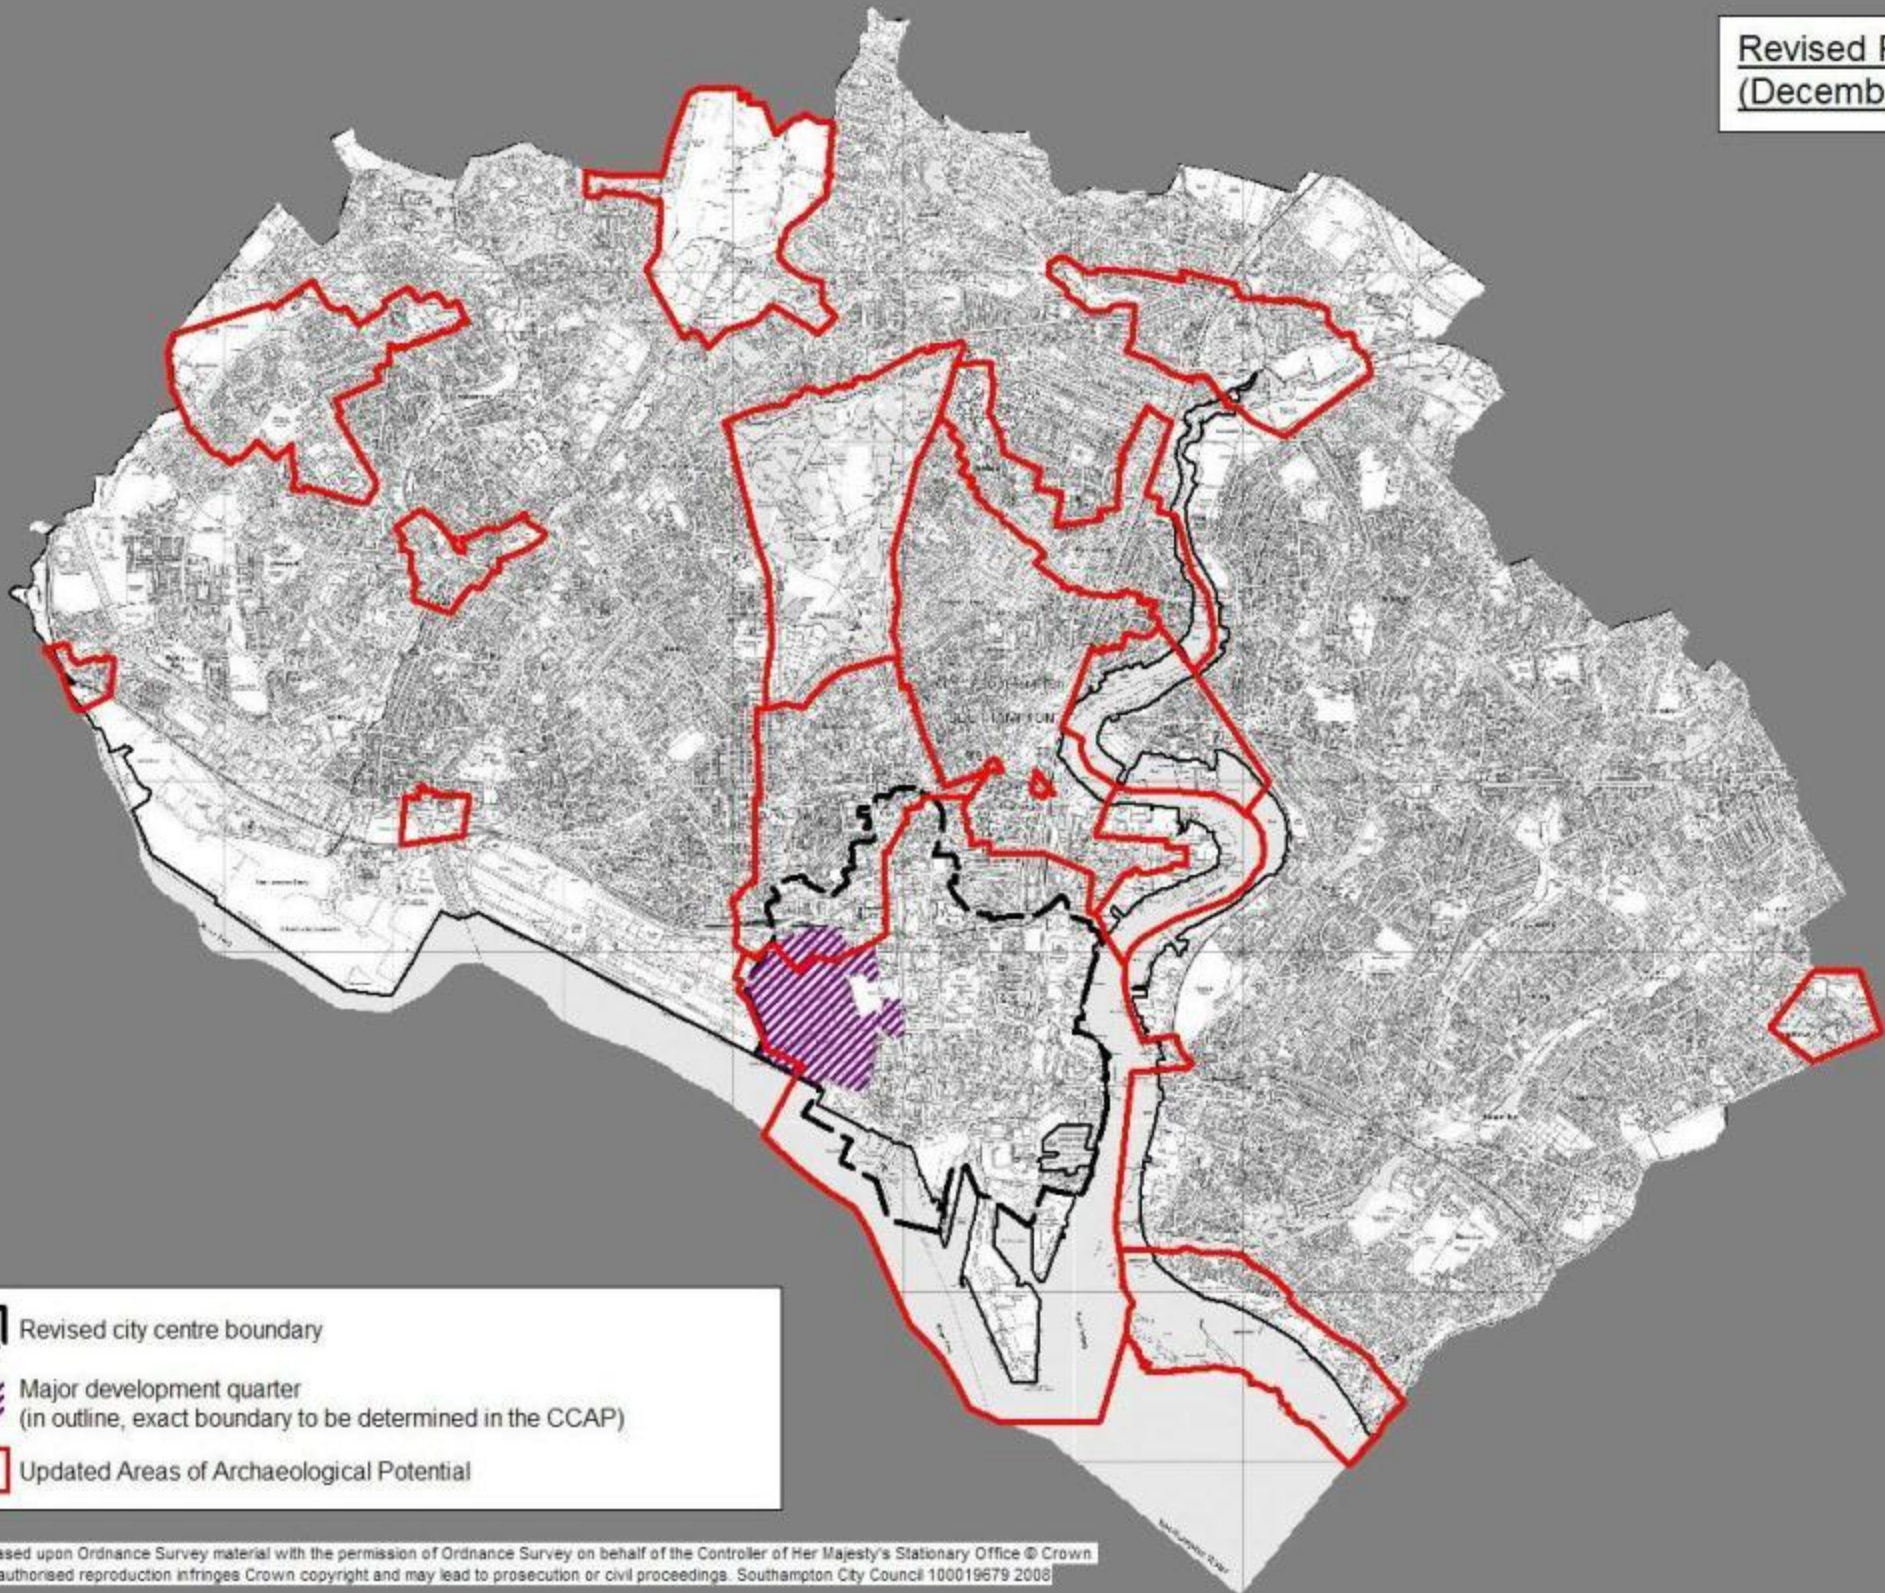

Revised Proposals Map  
(December 2008)

-  Revised city centre boundary
-  Major development quarter  
(in outline, exact boundary to be determined in the CCAP)
-  Updated Areas of Archaeological Potential