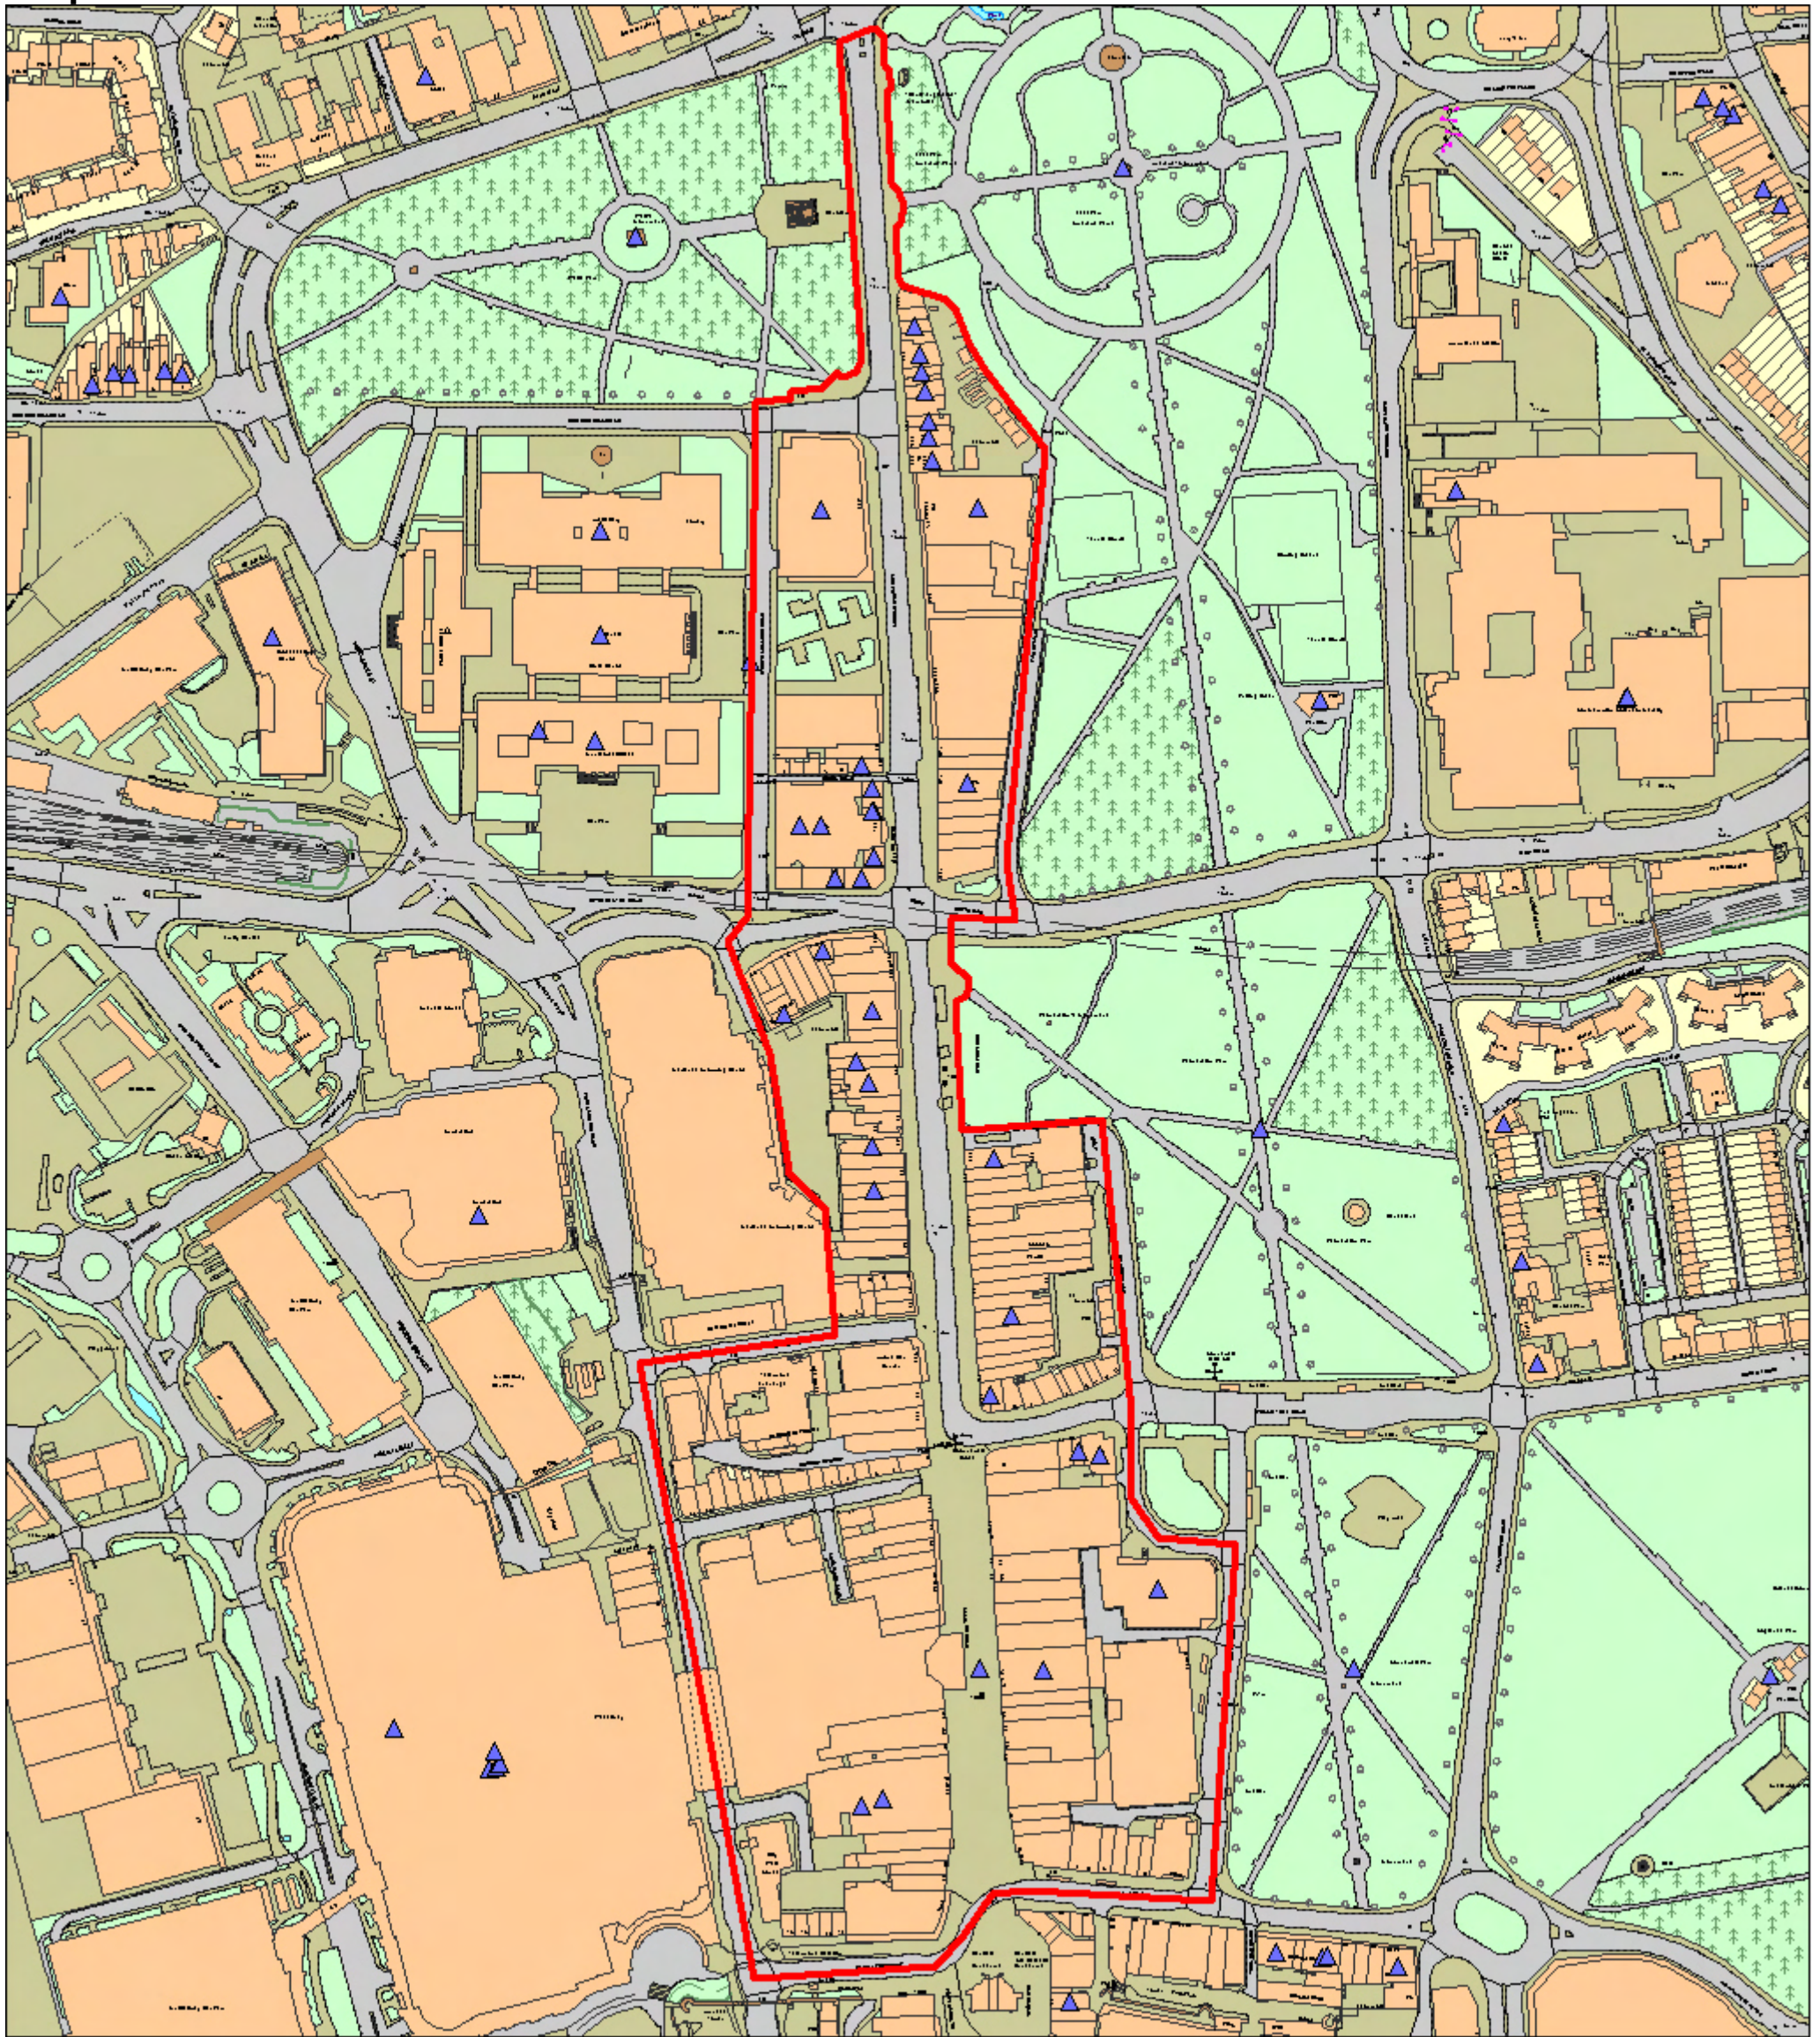

Maps of CIP areas

Proposed Above Bar CIP Area

© Crown copyright. All rights reserved. Southampton City Council 100019679 2008

Key:  Boundary of CIP area
 Premises licensed under the Licensing Act 2003

Maps of CIP areas

Proposed Bedford Place CIP Area

© Crown copyright. All rights reserved. Southampton City Council 100019679 2008

Key:  Boundary of CIP area
 Premises licensed under the Licensing Act 2003

Maps of CIP areas