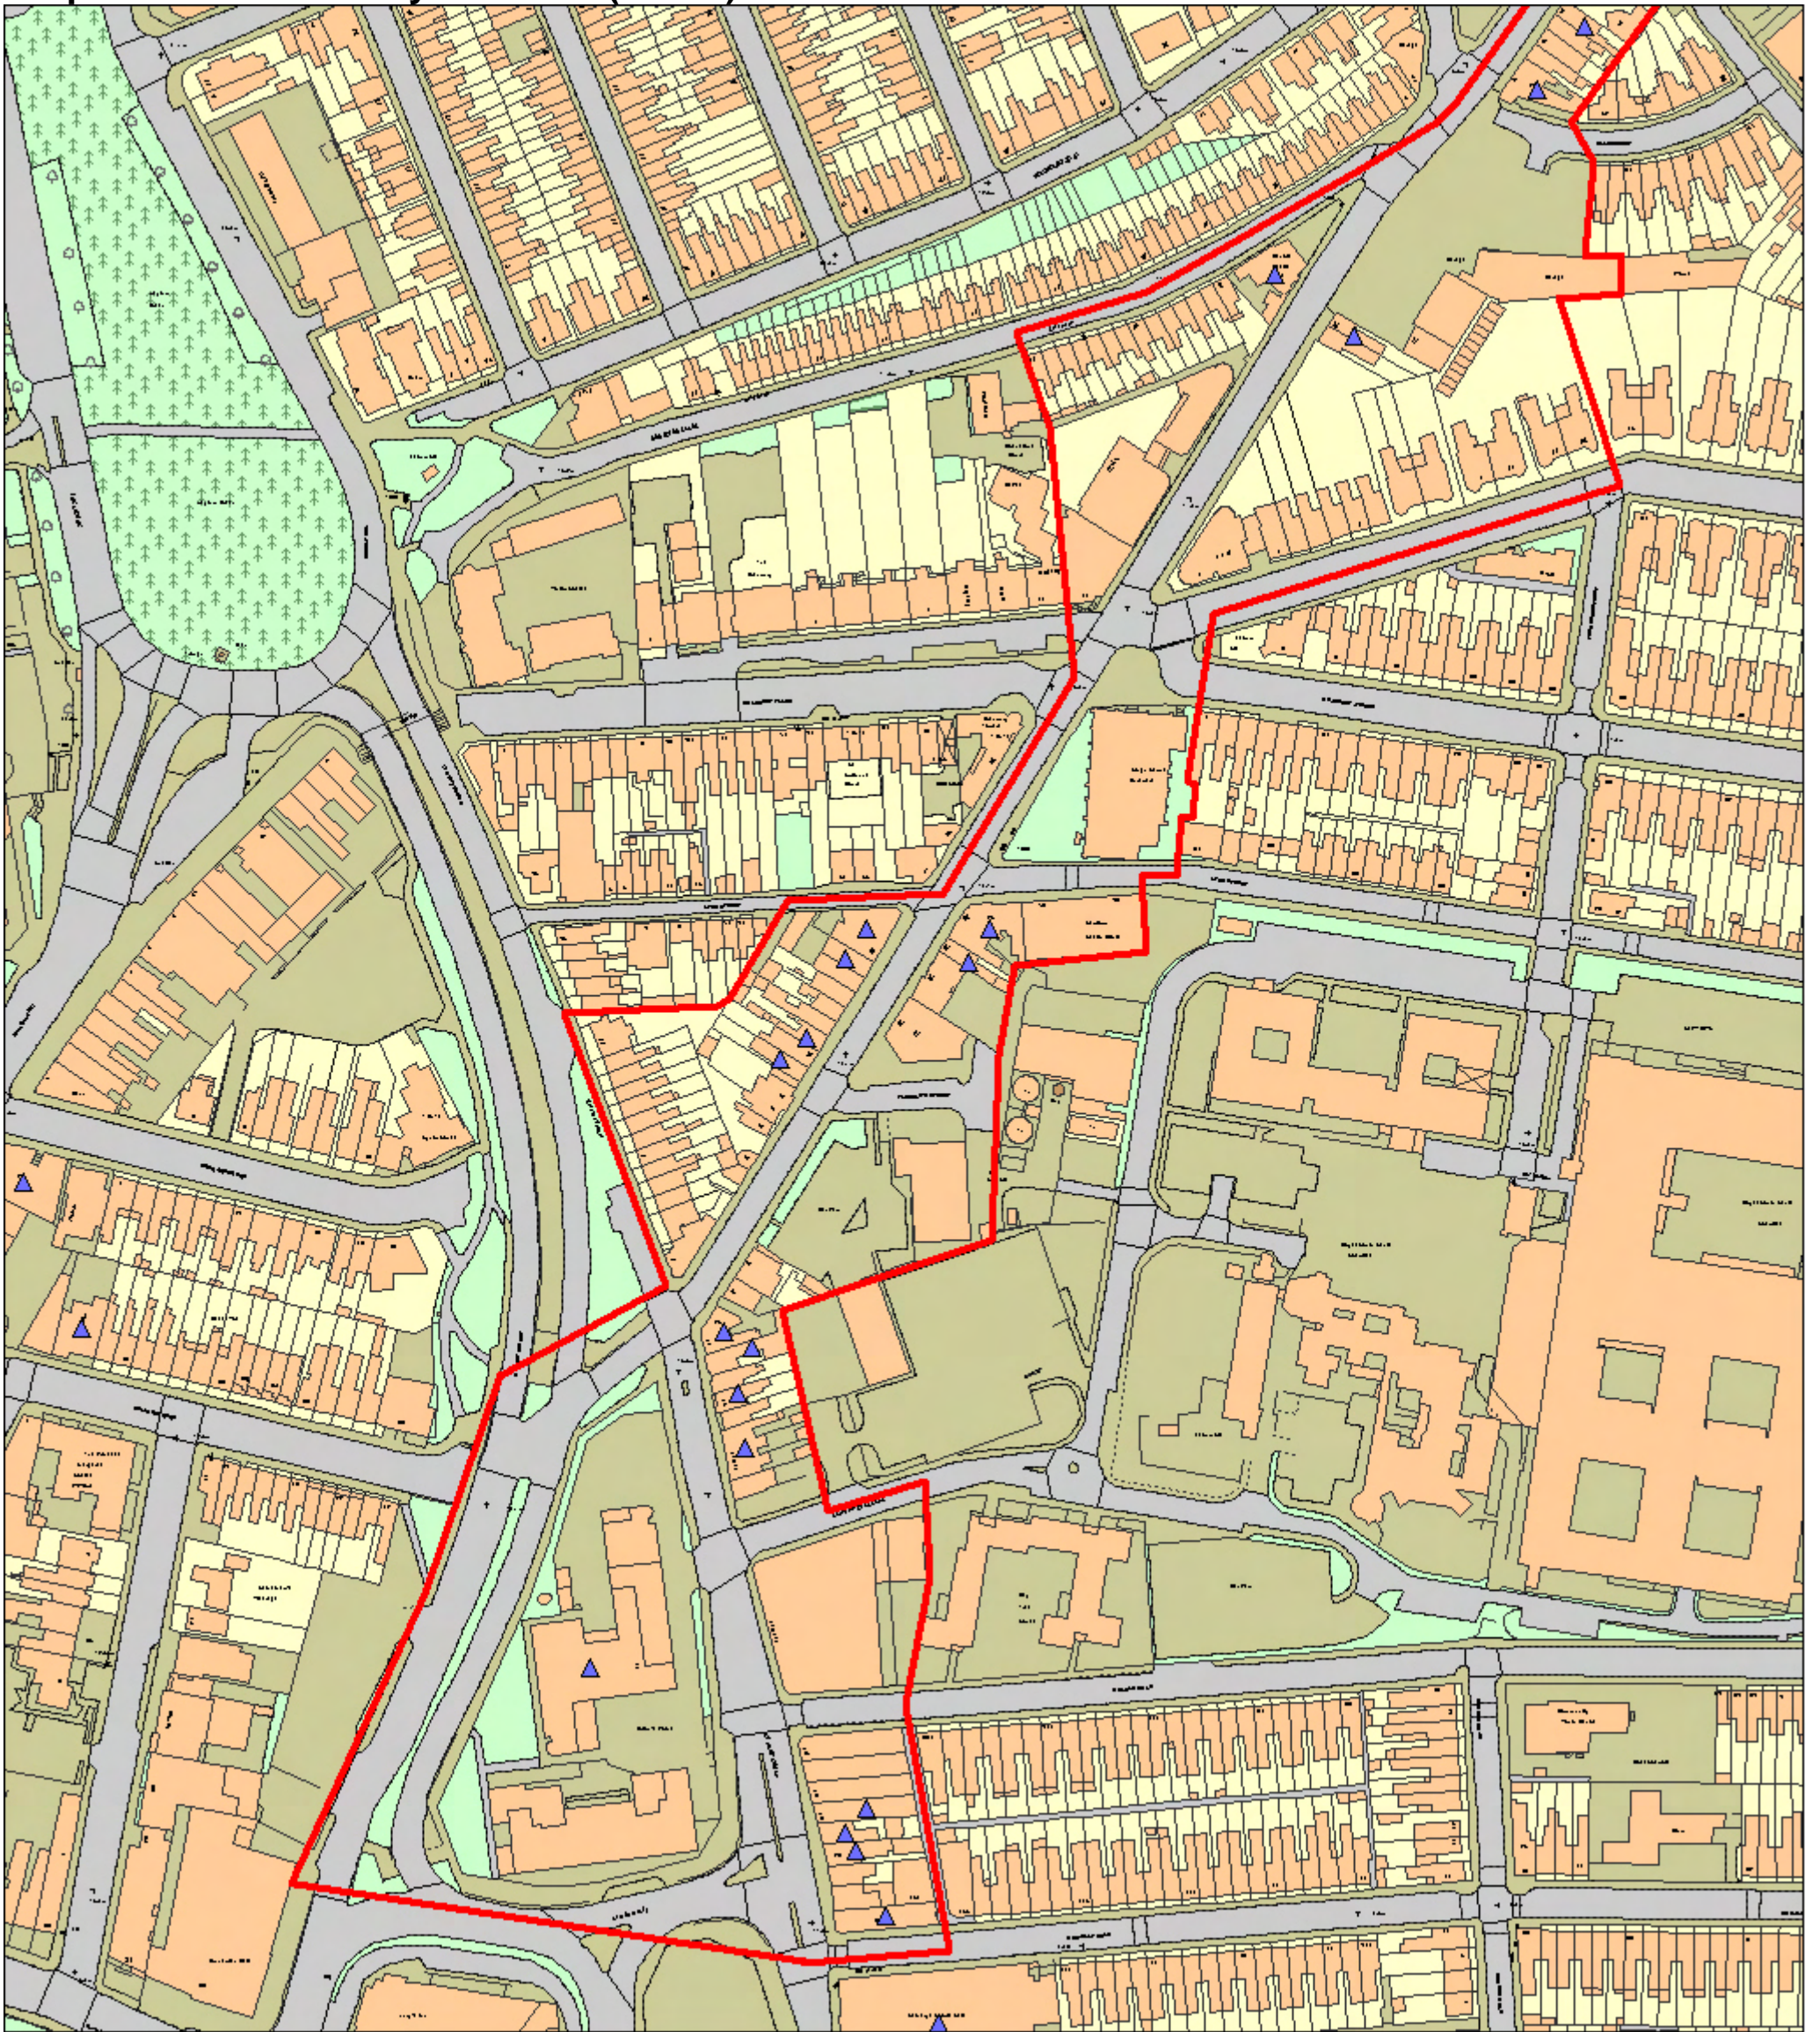

Maps of CIP areas

Proposed Above Bar CIP Area

© Crown copyright. All rights reserved. Southampton City Council 100019679 2008

Key:  Boundary of CIP area
 Premises licensed under the Licensing Act 2003

Maps of CIP areas

Proposed Bedford Place CIP Area

© Crown copyright. All rights reserved. Southampton City Council 100019679 2008

Key:  Boundary of CIP area
 Premises licensed under the Licensing Act 2003

Maps of CIP areas

Proposed Bevois Valley CIP Area (North)

© Crown copyright. All rights reserved. Southampton City Council 100019679 2008

Key:  Boundary of CIP area
 Premises licensed under the Licensing Act 2003

Maps of CIP areas

Proposed Bevois Valley CIP Area (South)

© Crown copyright. All rights reserved. Southampton City Council 100019679 2008

- Key:
-  Boundary of CIP area
 -  Premises licensed under the Licensing Act 2003