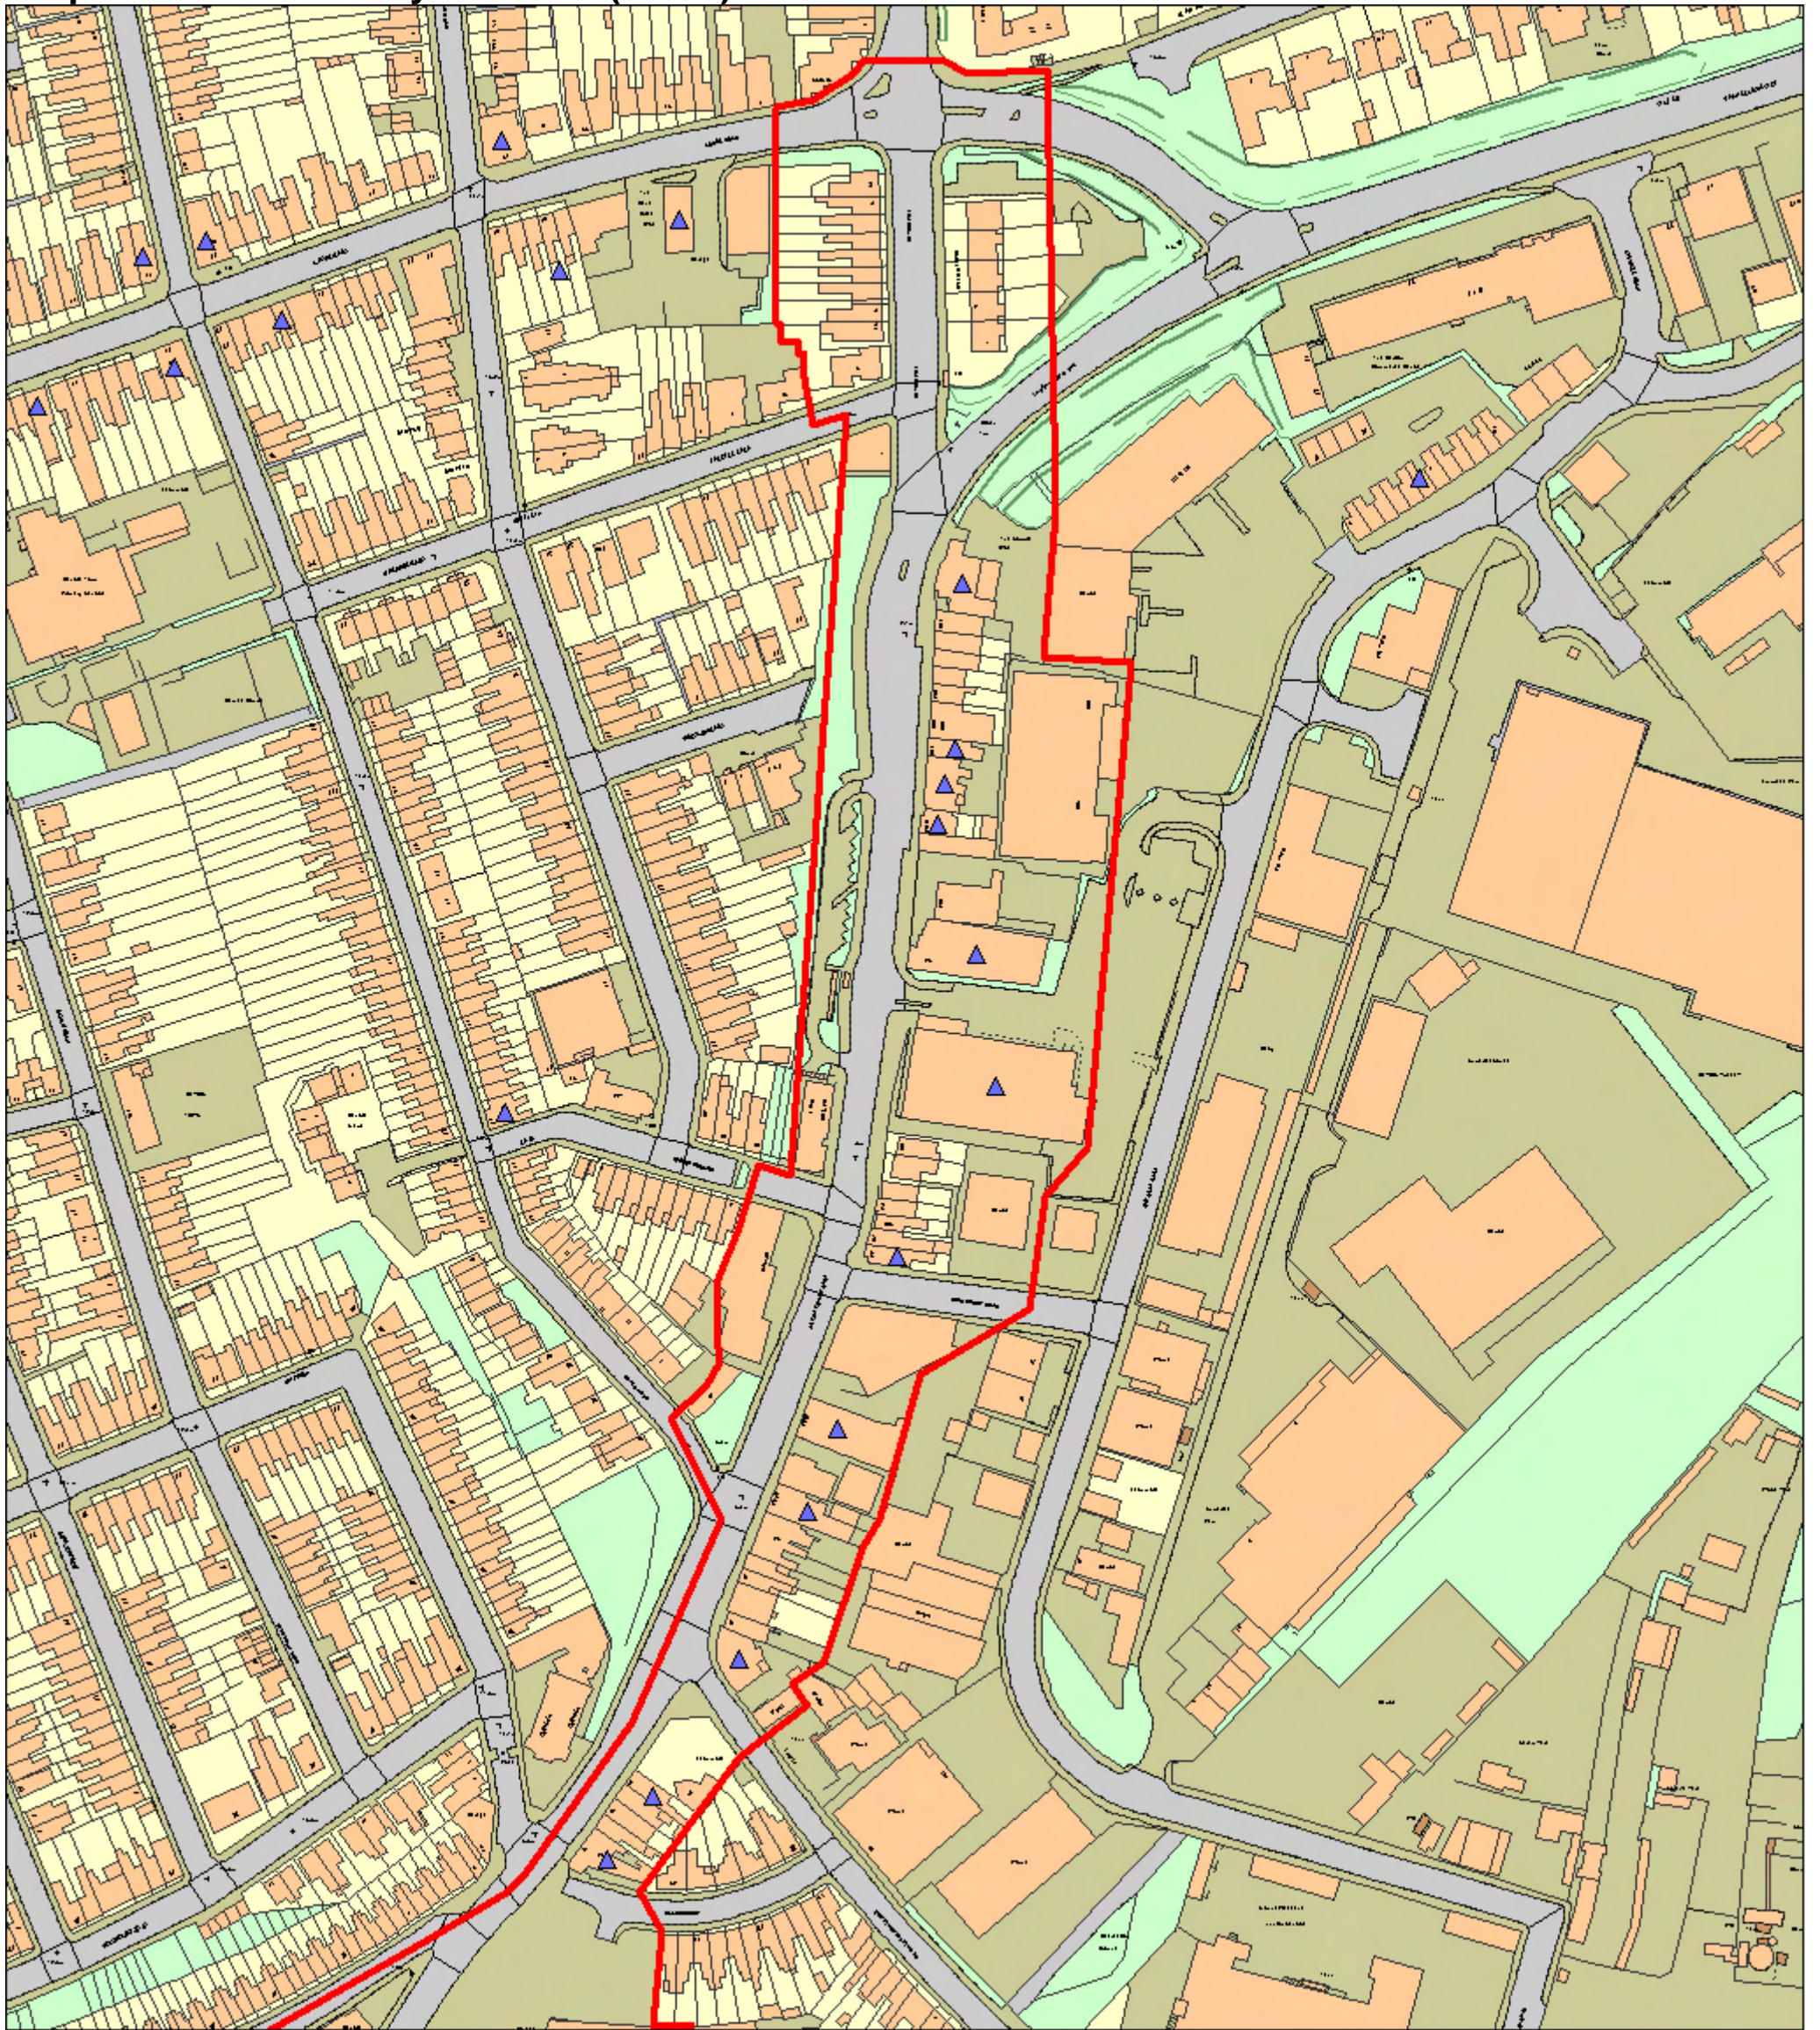

Maps of CIP areas

Proposed Above Bar CIP Area

© Crown copyright. All rights reserved. Southampton City Council 100019679 2008

Key:  Boundary of CIP area
 Premises licensed under the Licensing Act 2003

Maps of CIP areas

Proposed Bedford Place CIP Area

© Crown copyright. All rights reserved. Southampton City Council 100019679 2008

Key:  Boundary of CIP area
 Premises licensed under the Licensing Act 2003

Maps of CIP areas

Proposed Bevois Valley CIP Area (North)

© Crown copyright. All rights reserved. Southampton City Council 100019679 2008

Key:  Boundary of CIP area
 Premises licensed under the Licensing Act 2003

Maps of CIP areas