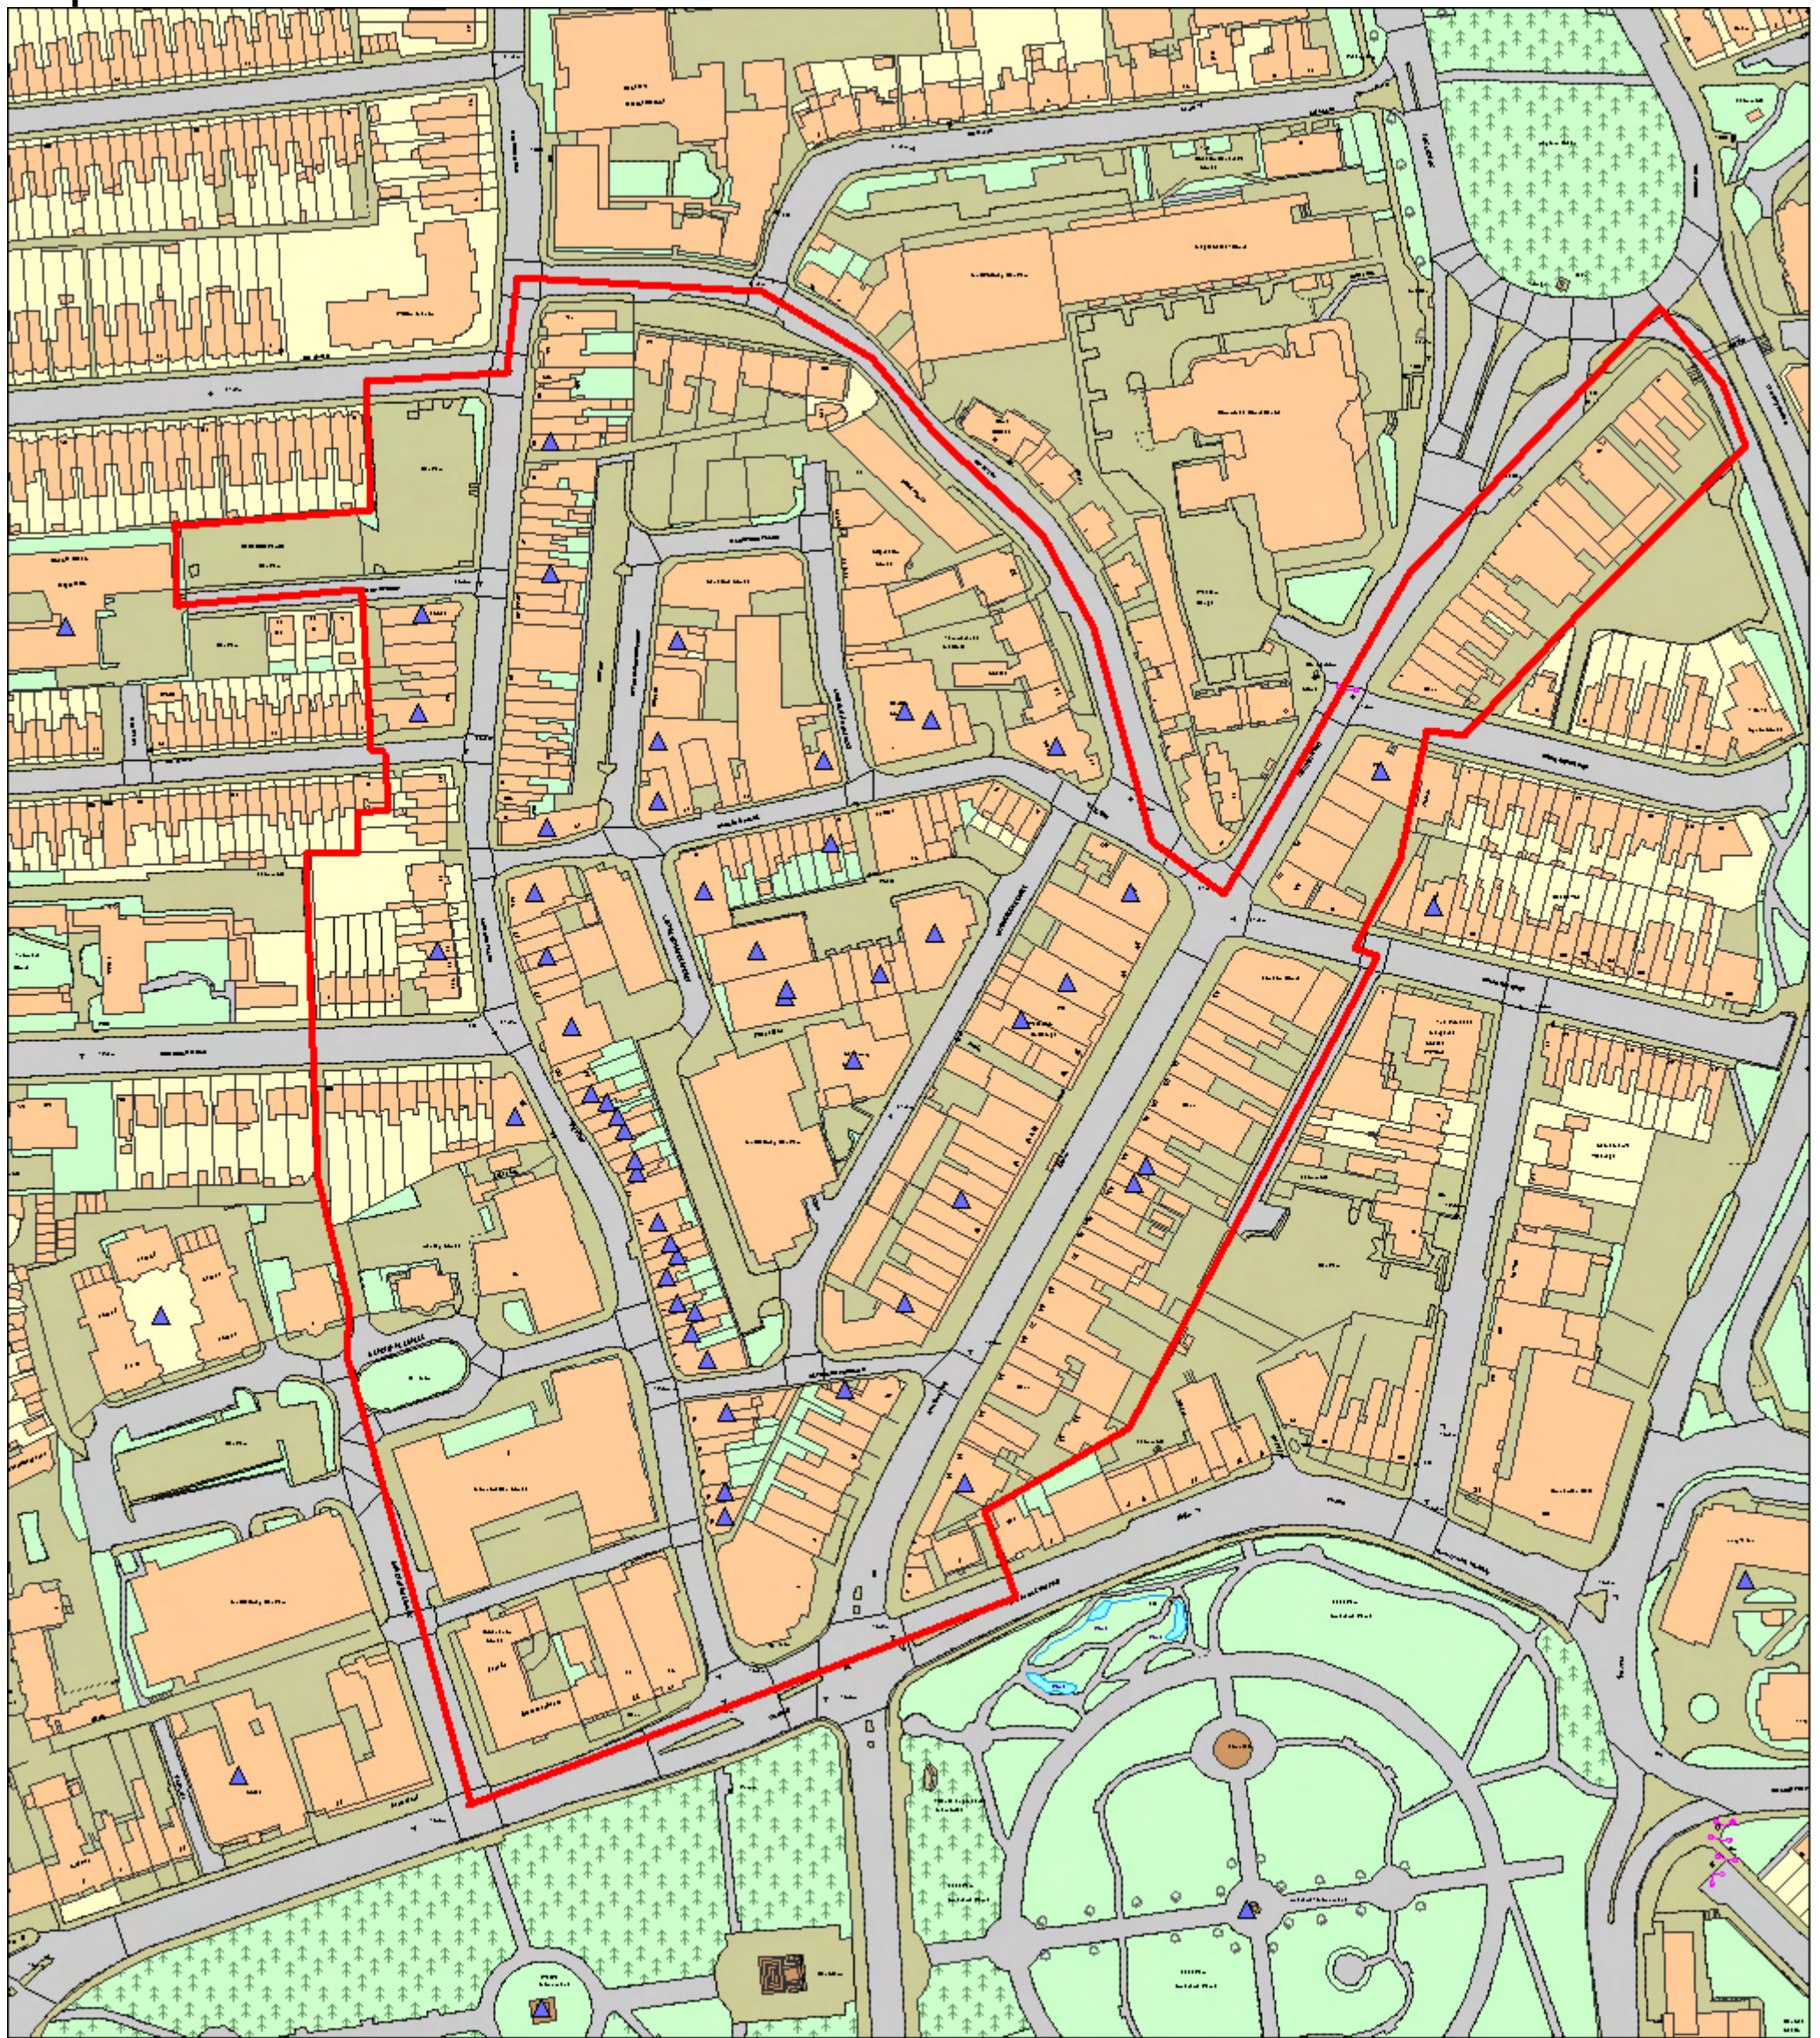

Maps of CIP areas

Proposed Above Bar CIP Area

© Crown copyright. All rights reserved. Southampton City Council 100019679 2008

Key:  Boundary of CIP area
 Premises licensed under the Licensing Act 2003

Maps of CIP areas

Proposed Bedford Place CIP Area

© Crown copyright. All rights reserved. Southampton City Council 100019679 2008

Key:  Boundary of CIP area
 Premises licensed under the Licensing Act 2003

Maps of CIP areas

Proposed Bevois Valley CIP Area (North)

© Crown copyright. All rights reserved. Southampton City Council 100019679 2008

Key:  Boundary of CIP area
 Premises licensed under the Licensing Act 2003

Maps of CIP areas