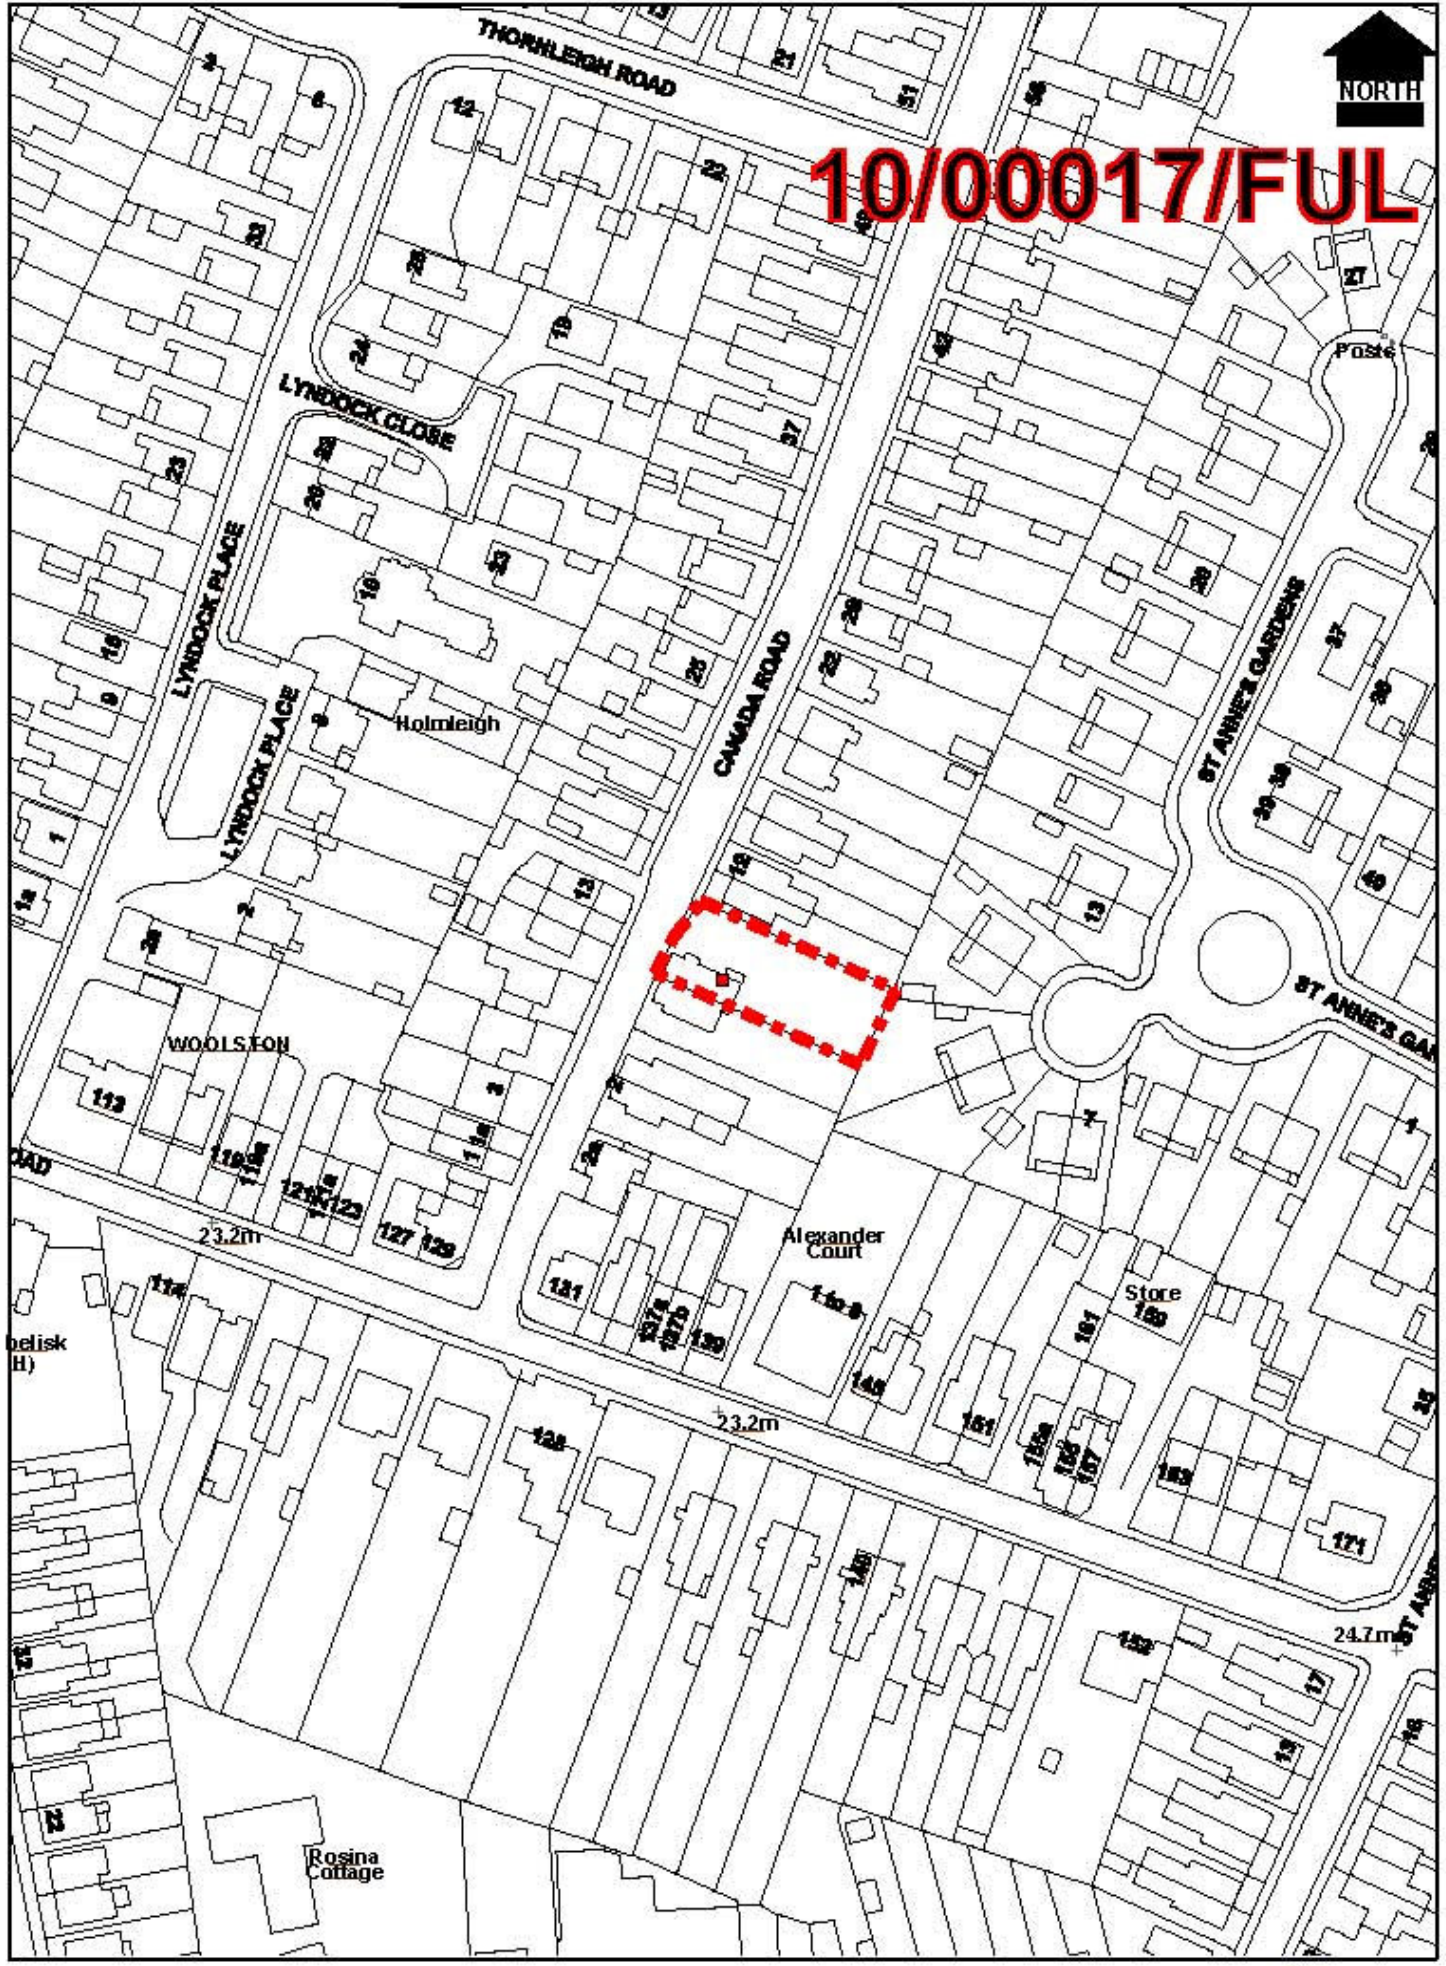

10/00017/FUL

Scale : 1:1250

Date :03 February 2010

© Crown copyright. All rights reserved. Southampton City Council 100019679 2004.