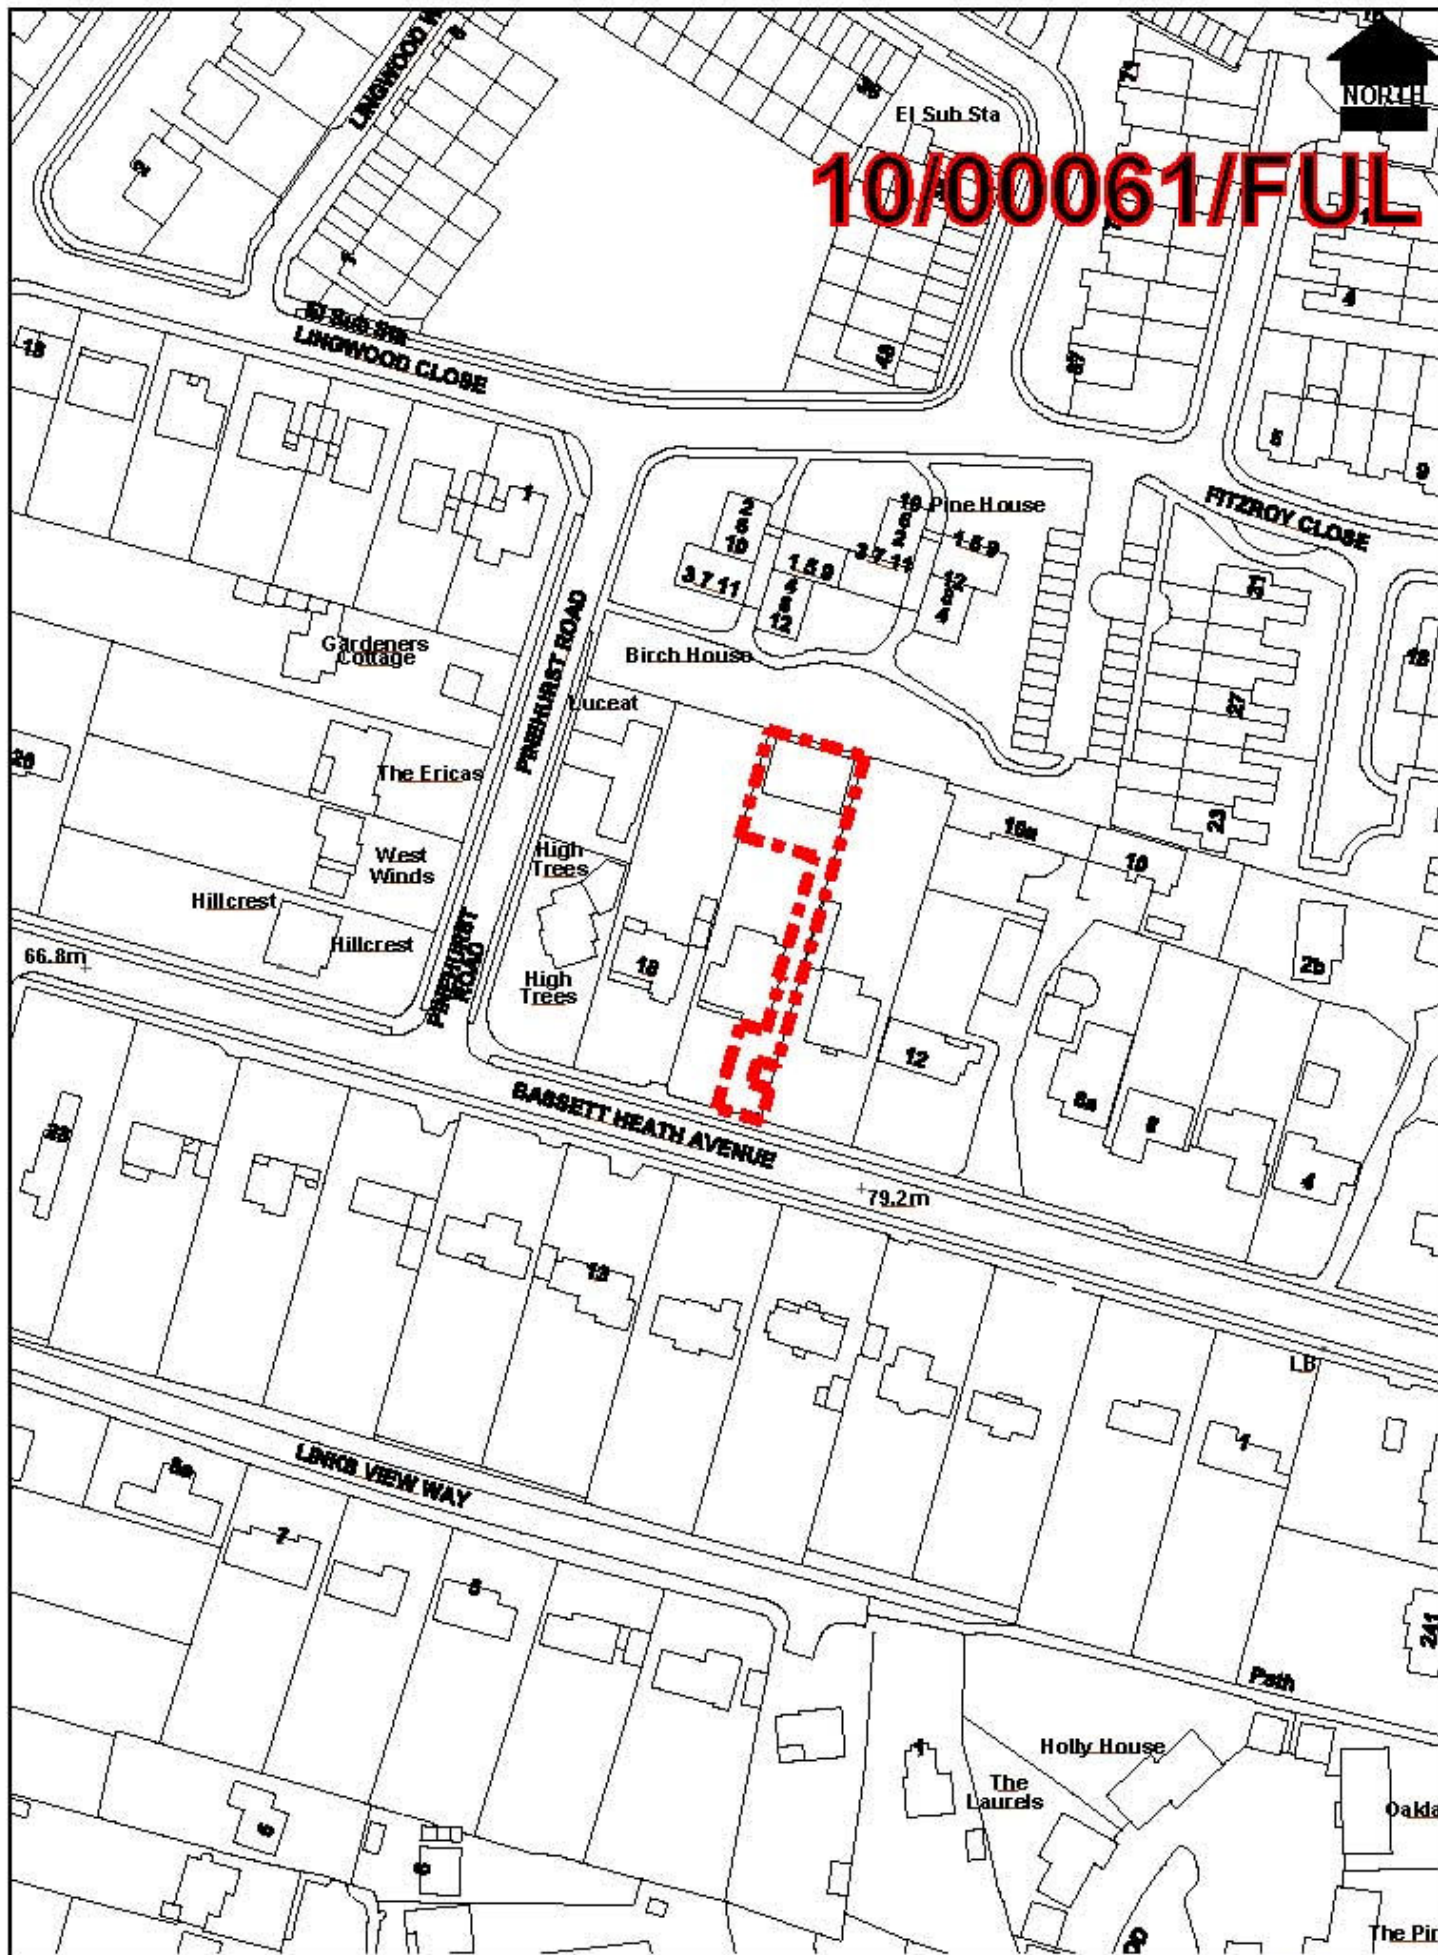

10/00061/FUL

Scale : 1:1250

Date : 07 July 2010

© Crown copyright. All rights reserved. Southampton City Council 100019679 2004.