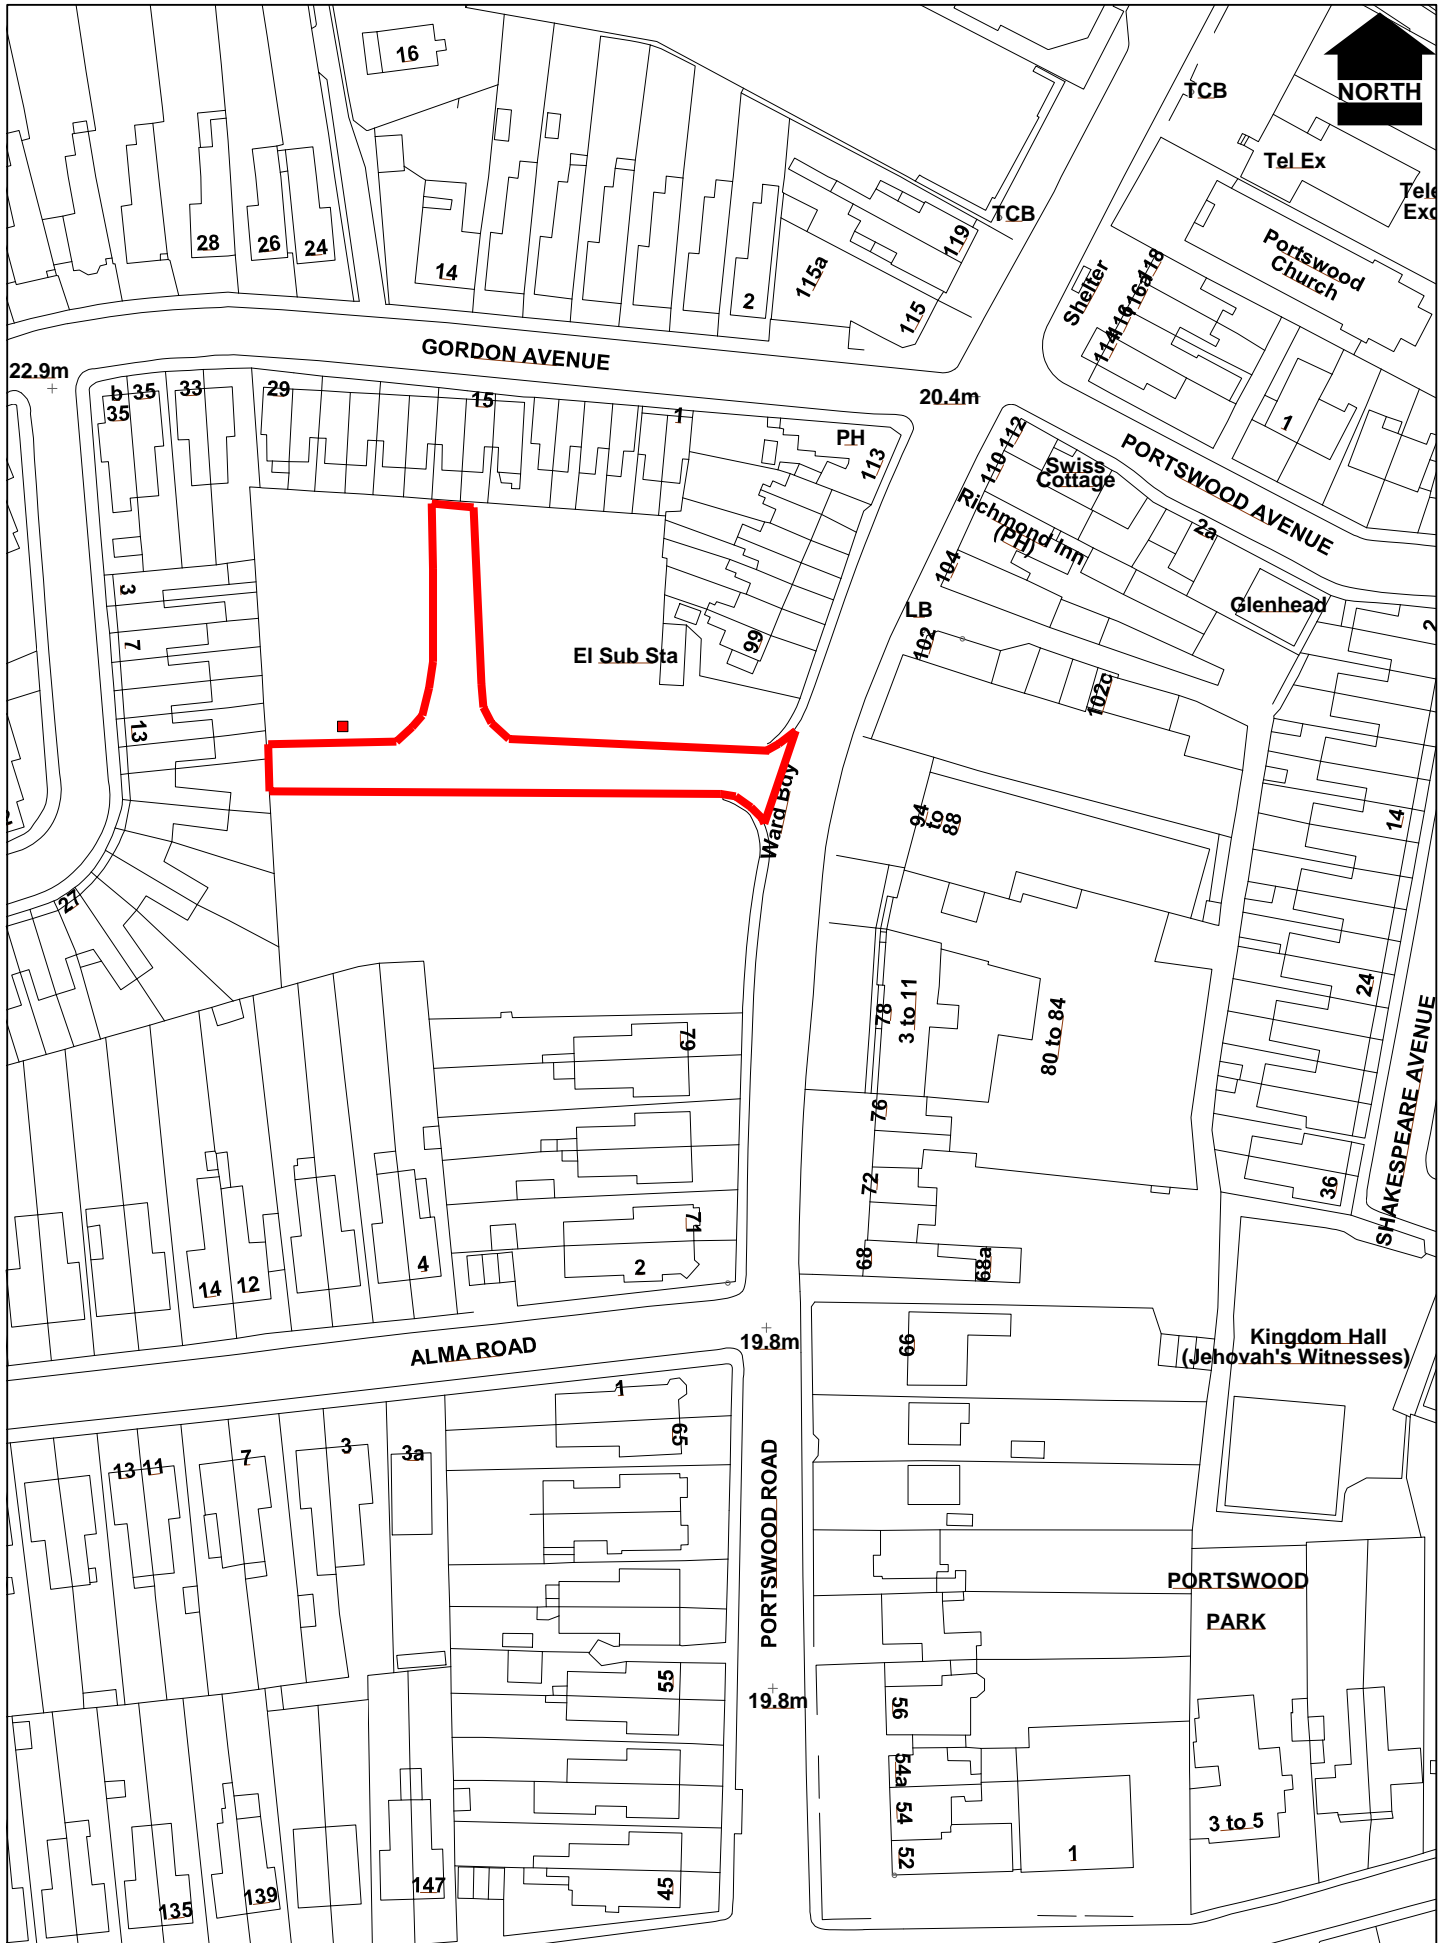

STREET NAMING - FORMER WICKES SITE

Scale : 1:1250

Date : 16 August 2010

© Crown copyright. All rights reserved. Southampton City Council 100019679 2004.