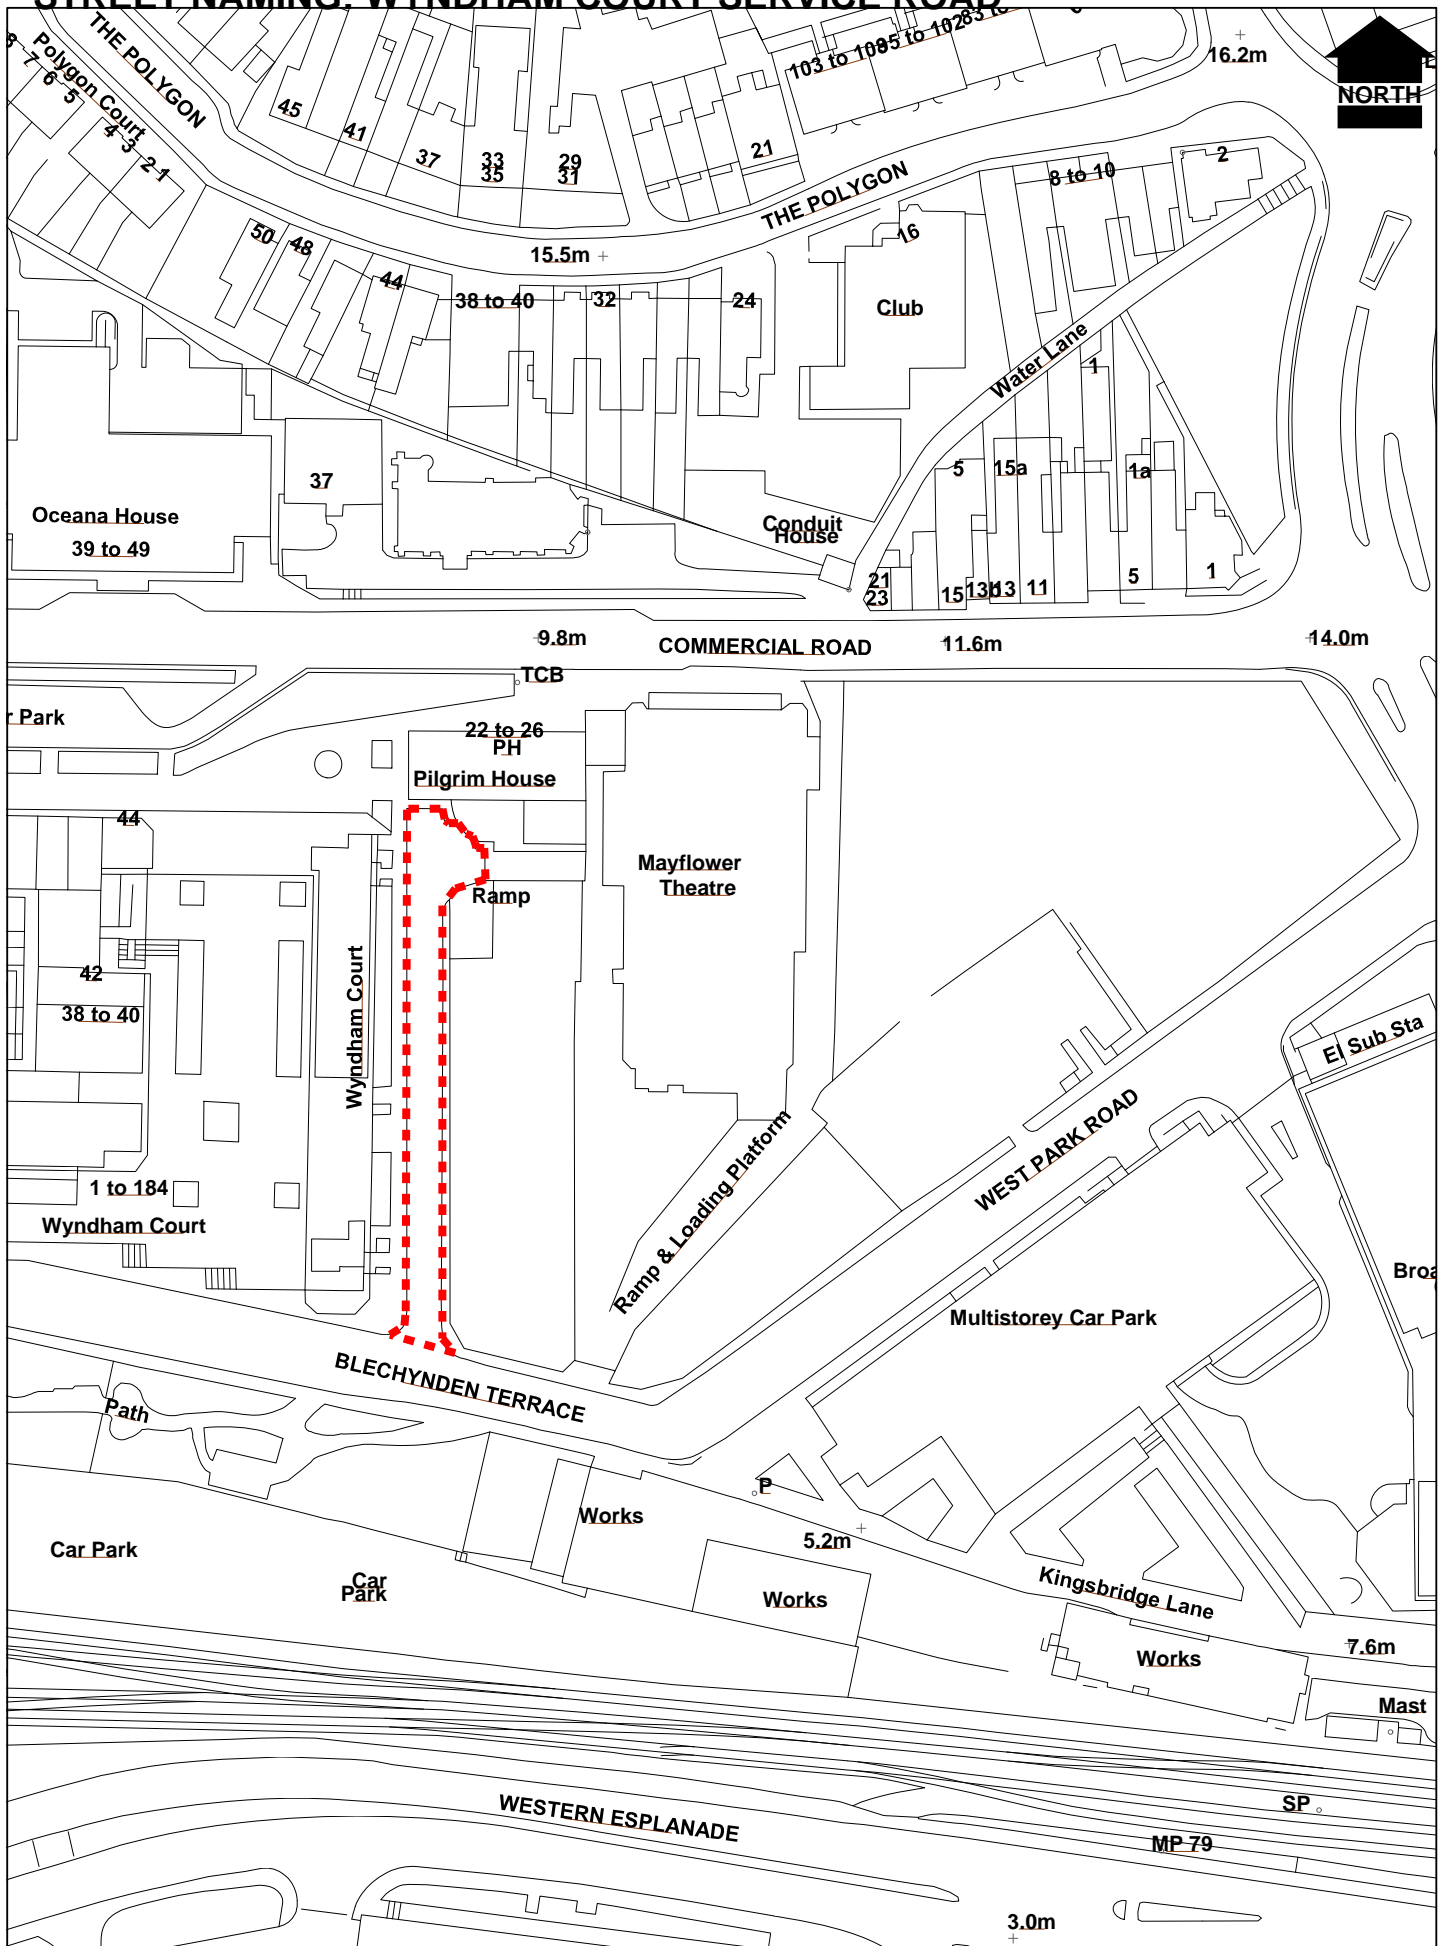

STREET NAMING: WYNDHAM COURT SERVICE ROAD

Scale : 1:1250

Date : 11 August 2010

© Crown copyright. All rights reserved. Southampton City Council 100019679 2004.