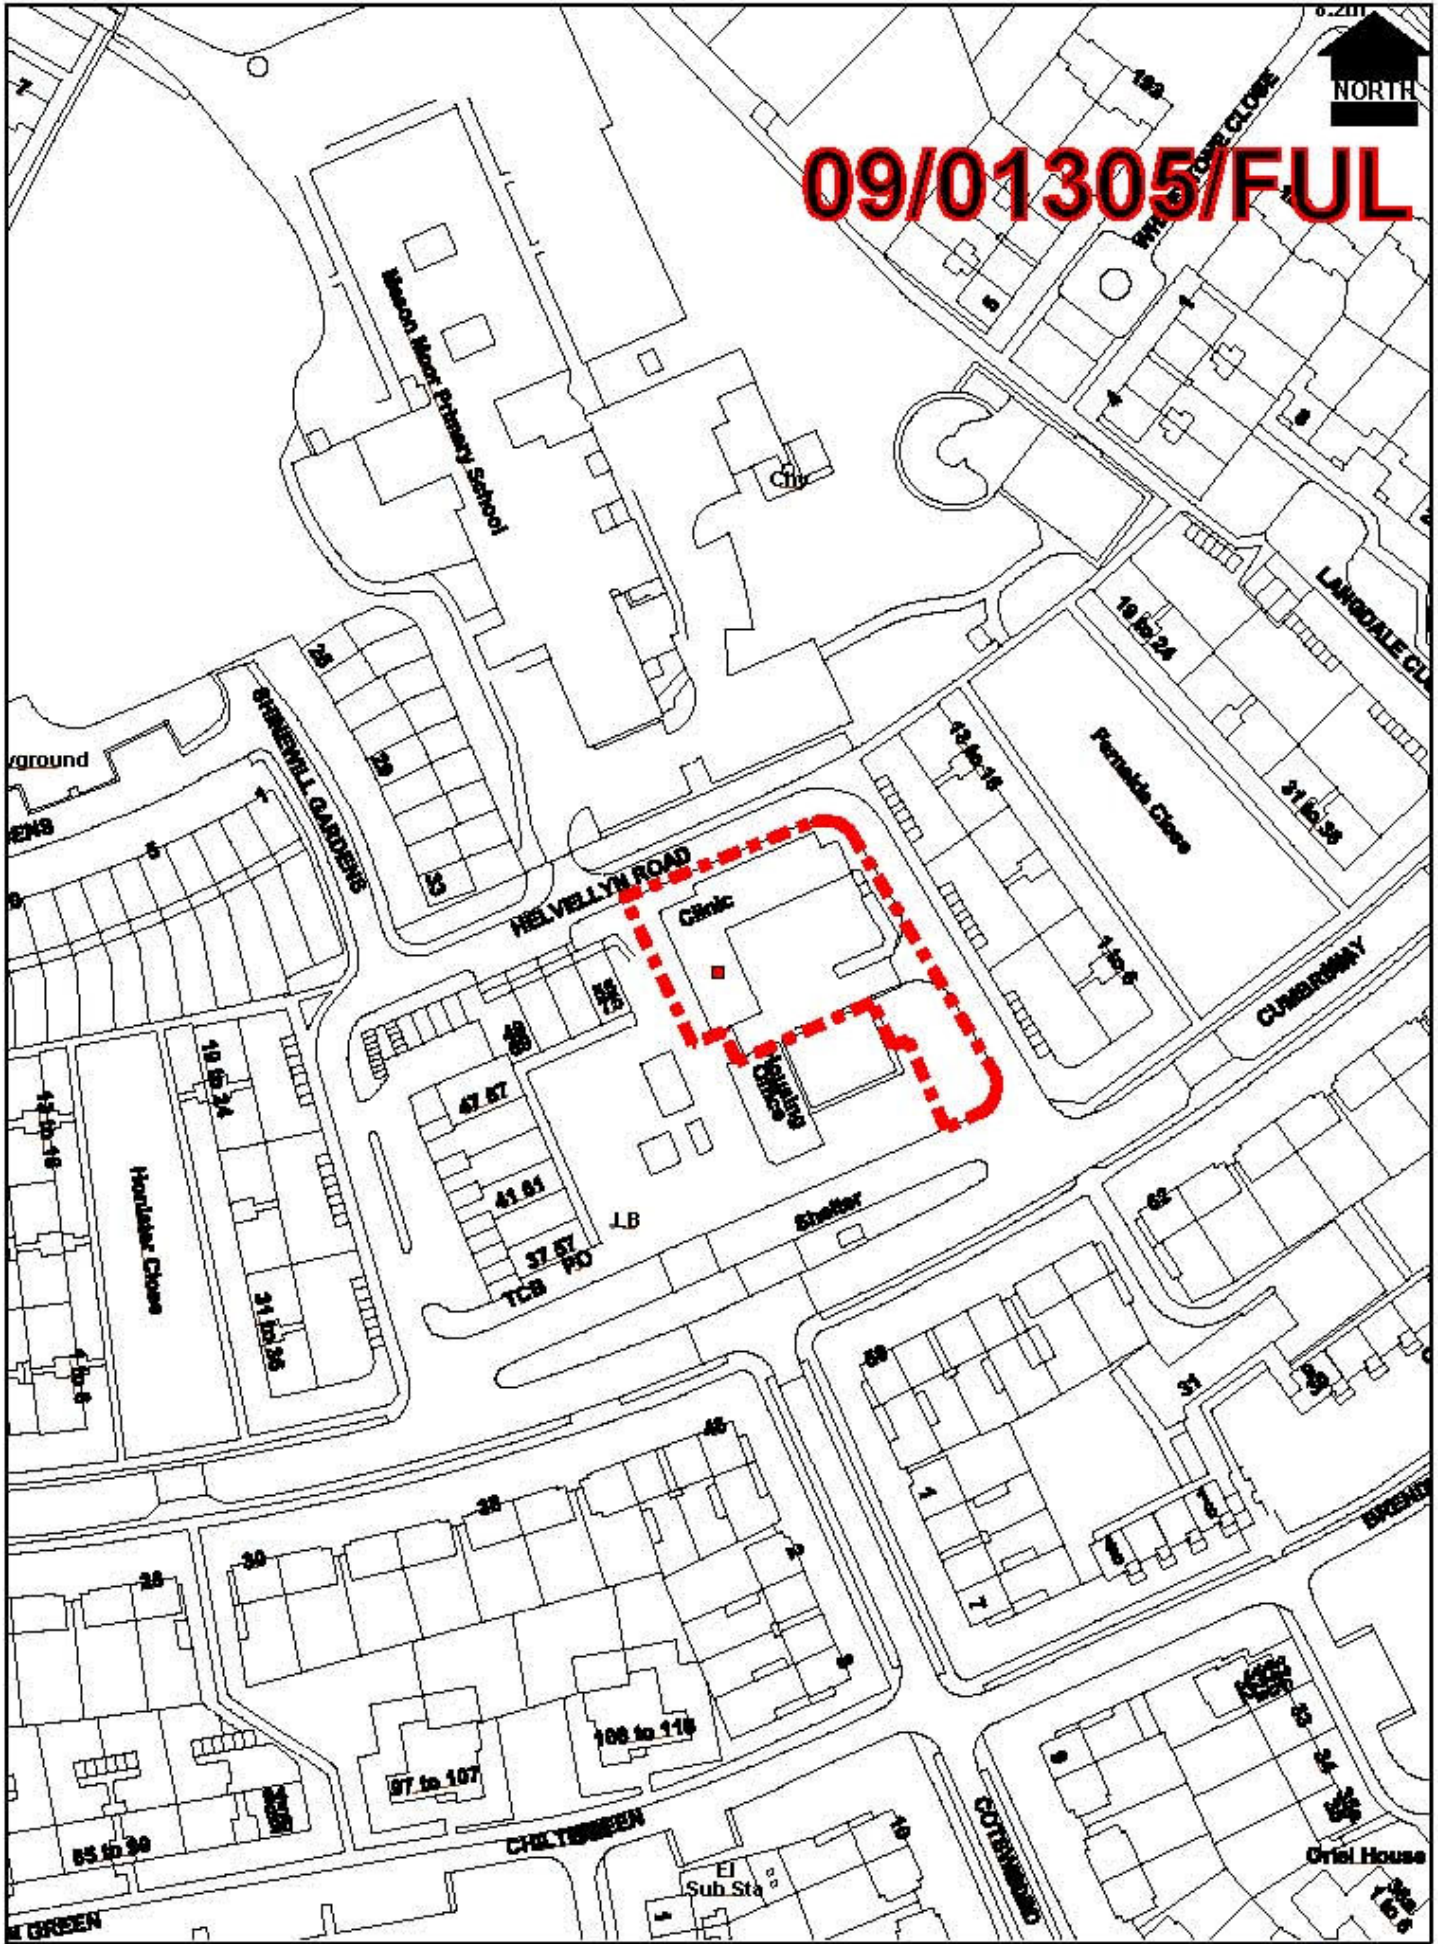

09/01305/FUL

Scale : 1:1250

Date 16 September 2010

© Crown copyright. All rights reserved. Southampton City Council 100019679 2004.