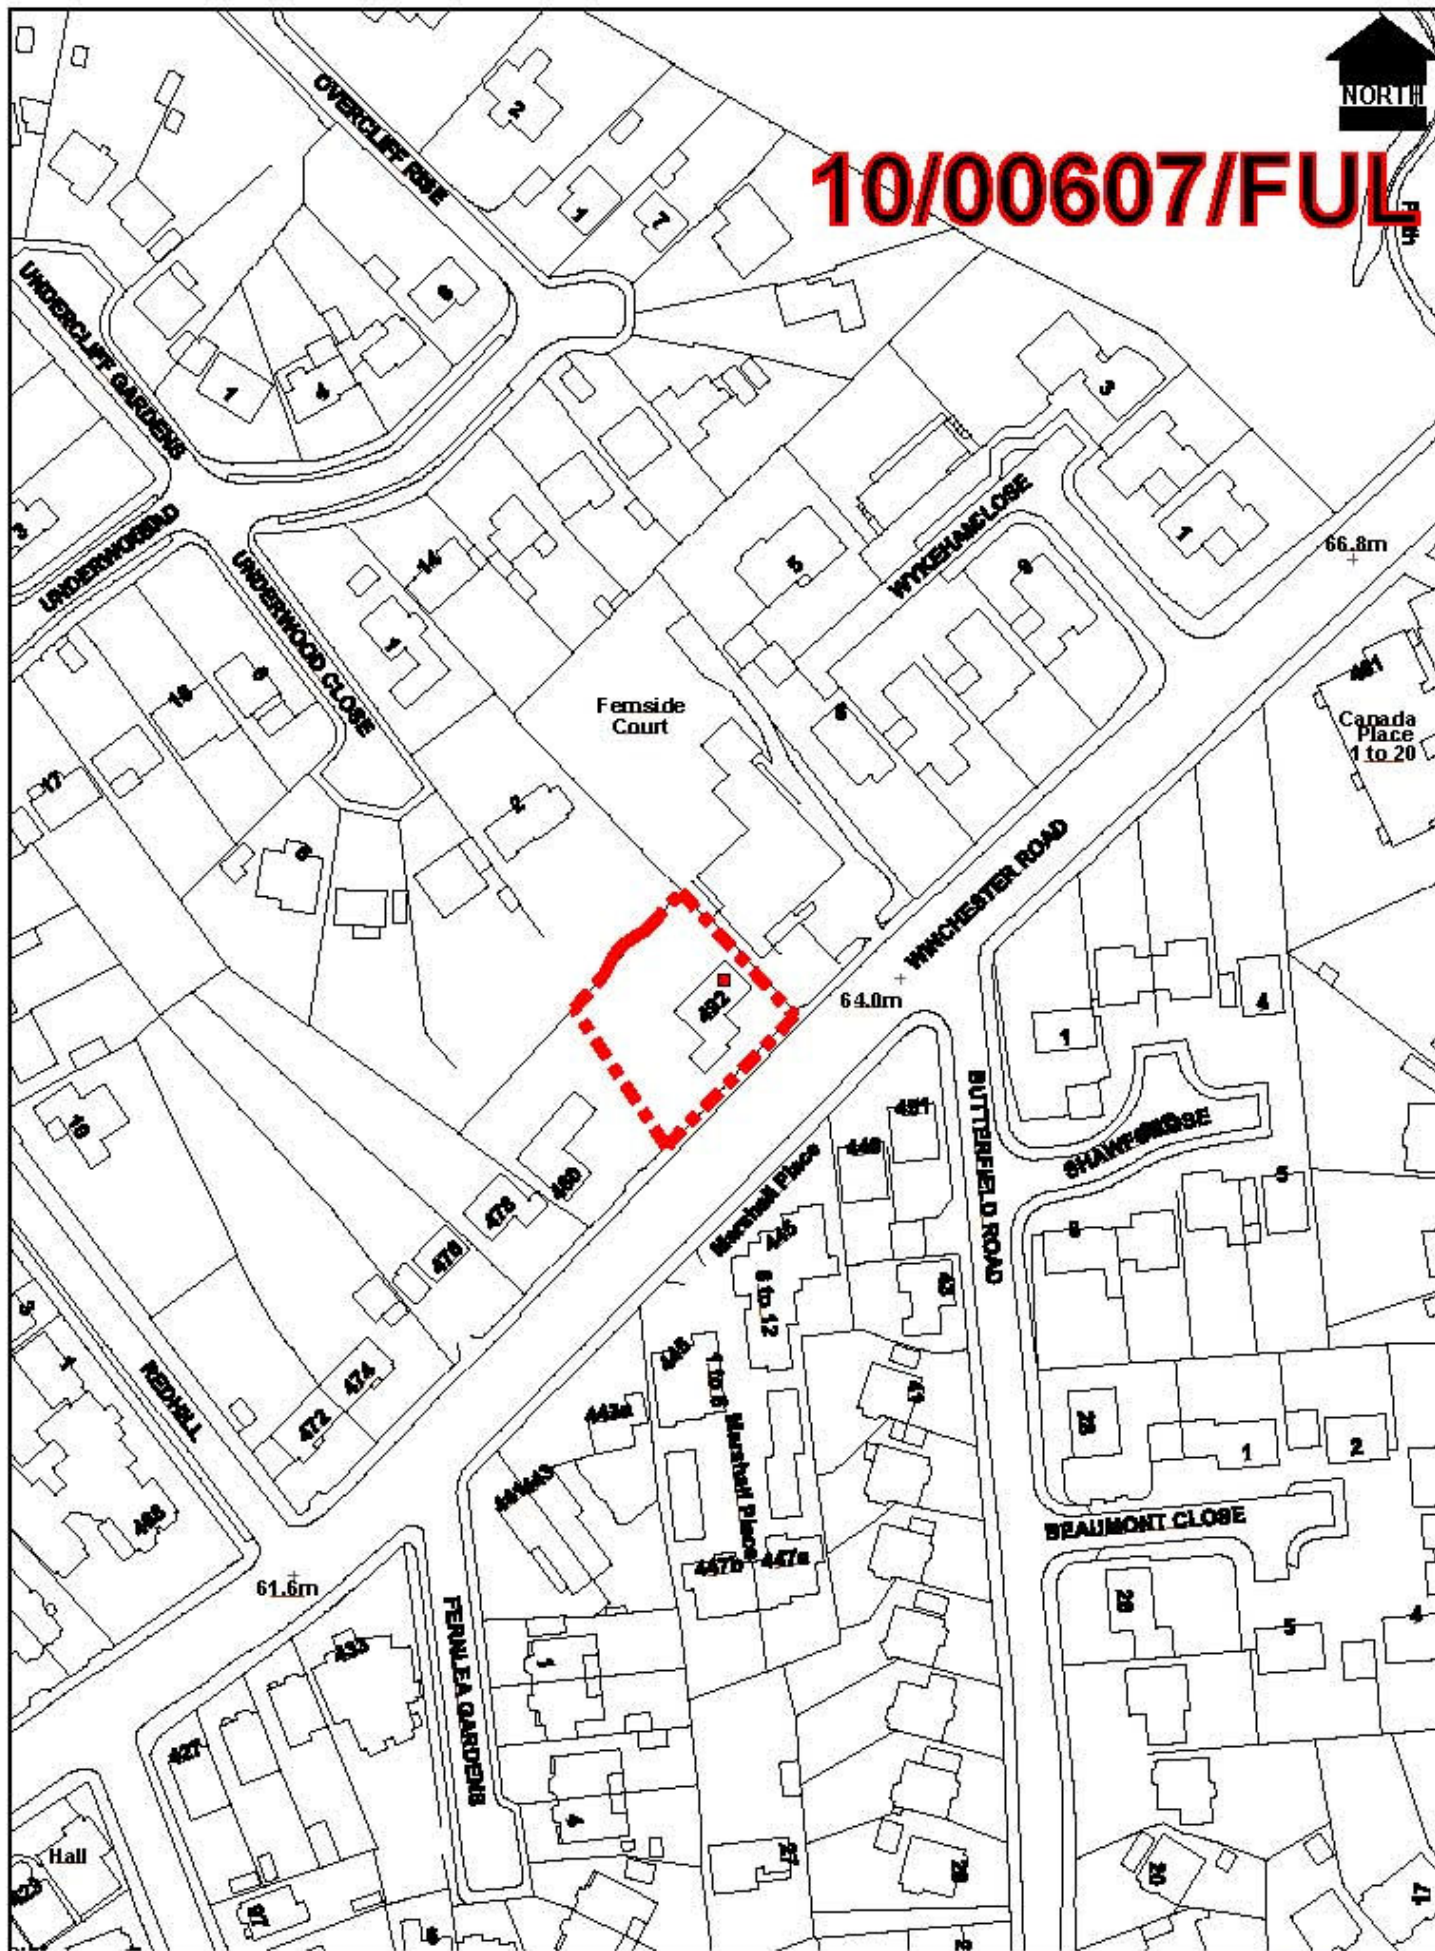

10/00607/FUL

Scale : 1:1250

Date 16 September 2010

© Crown copyright. All rights reserved. Southampton City Council 100019679 2004.