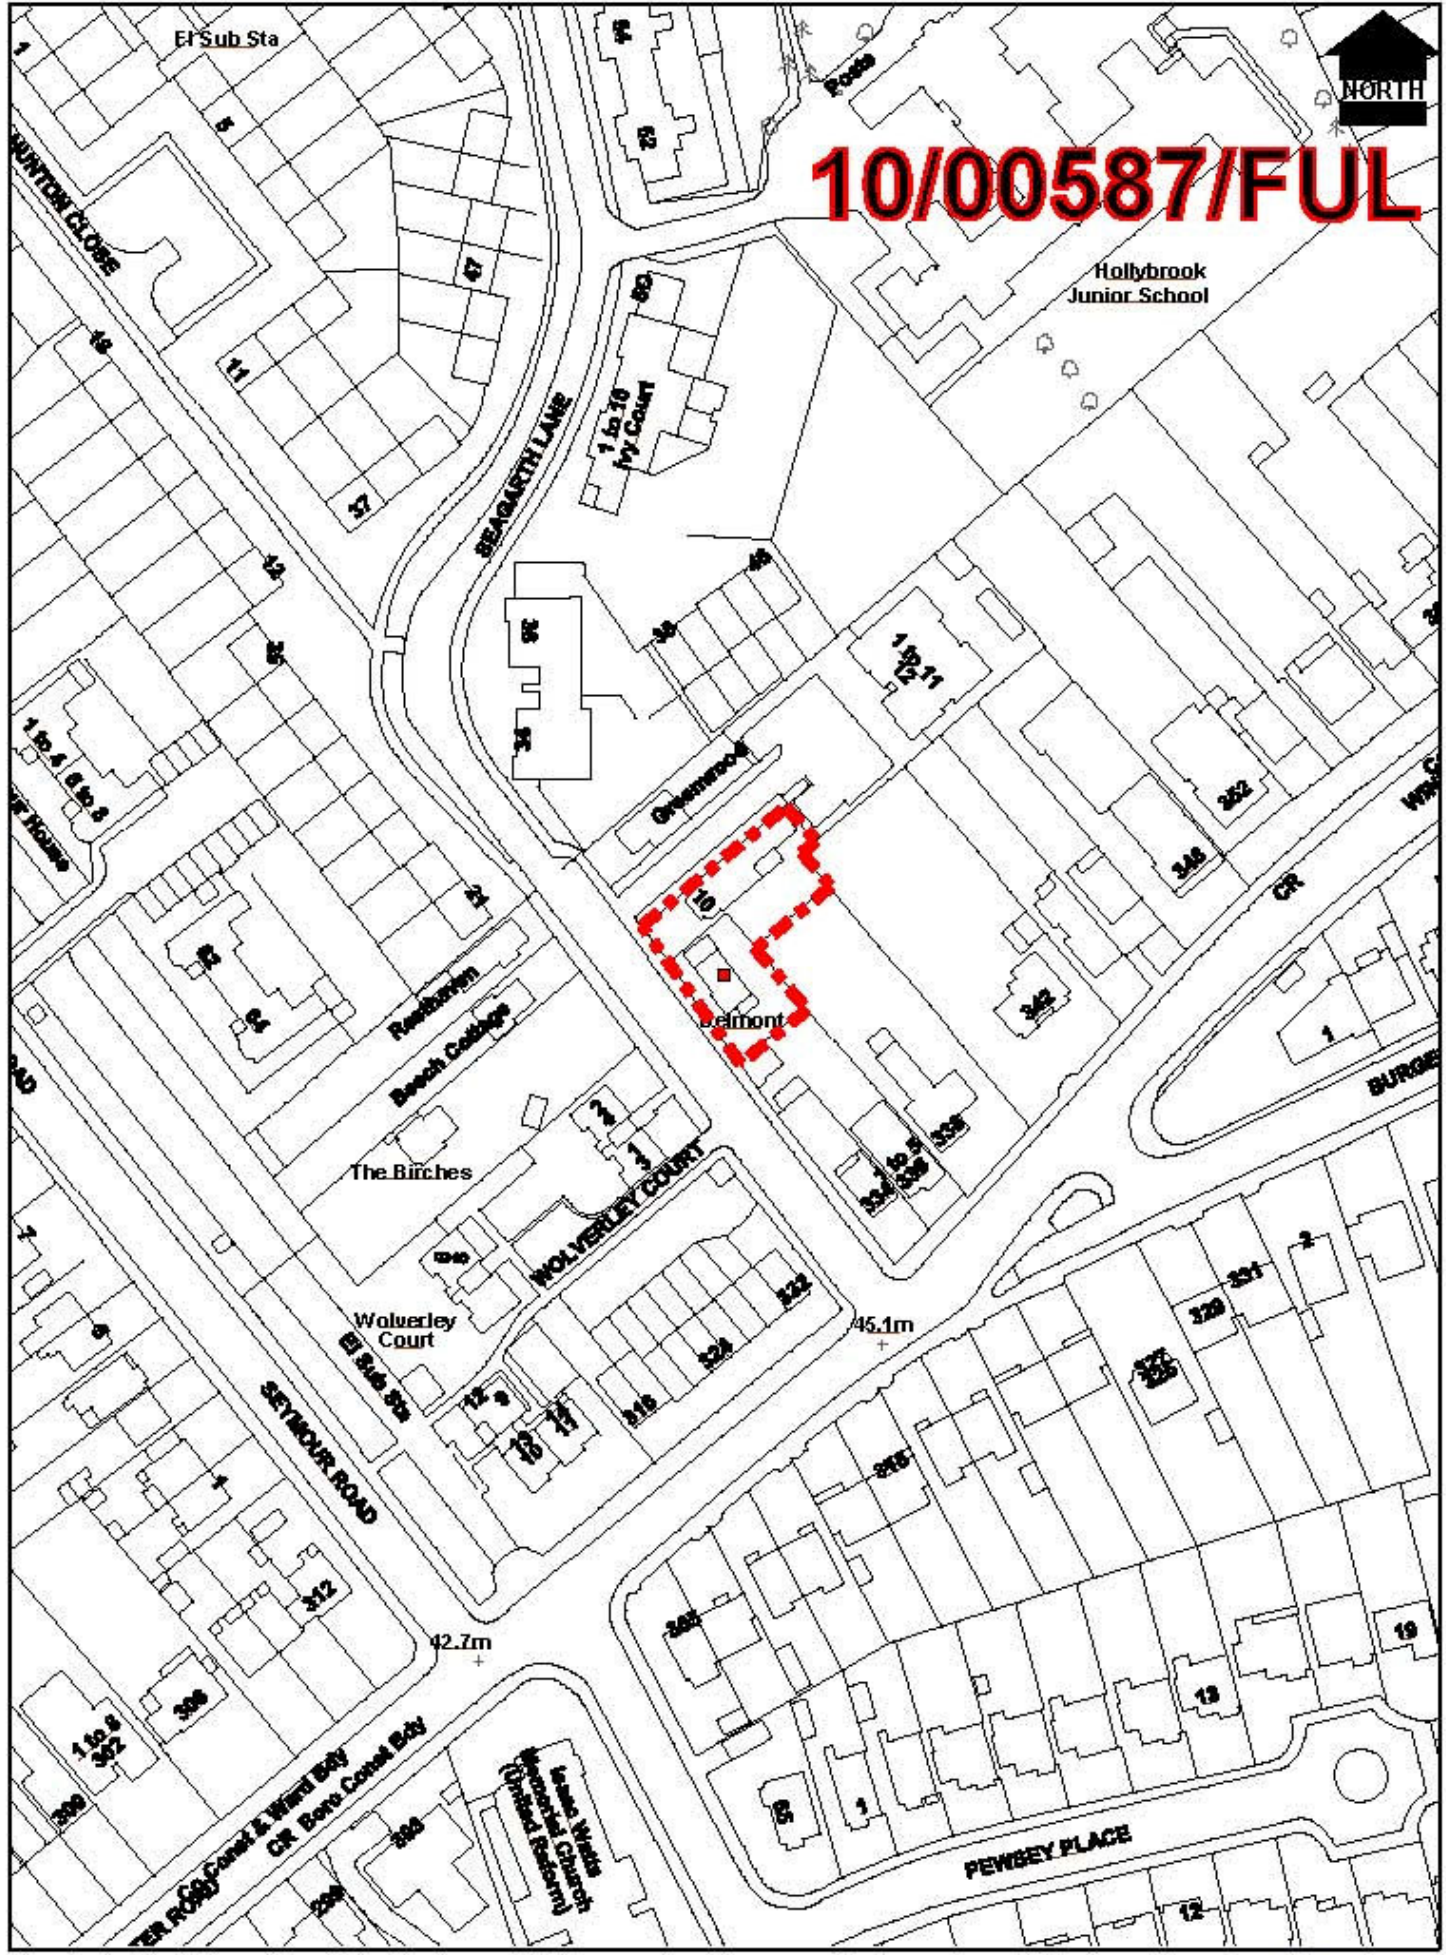

NORTH

10/00587/FUL

Scale : 1:1250

Date 16 September 2010

© Crown copyright. All rights reserved. Southampton City Council 100019679 2004.