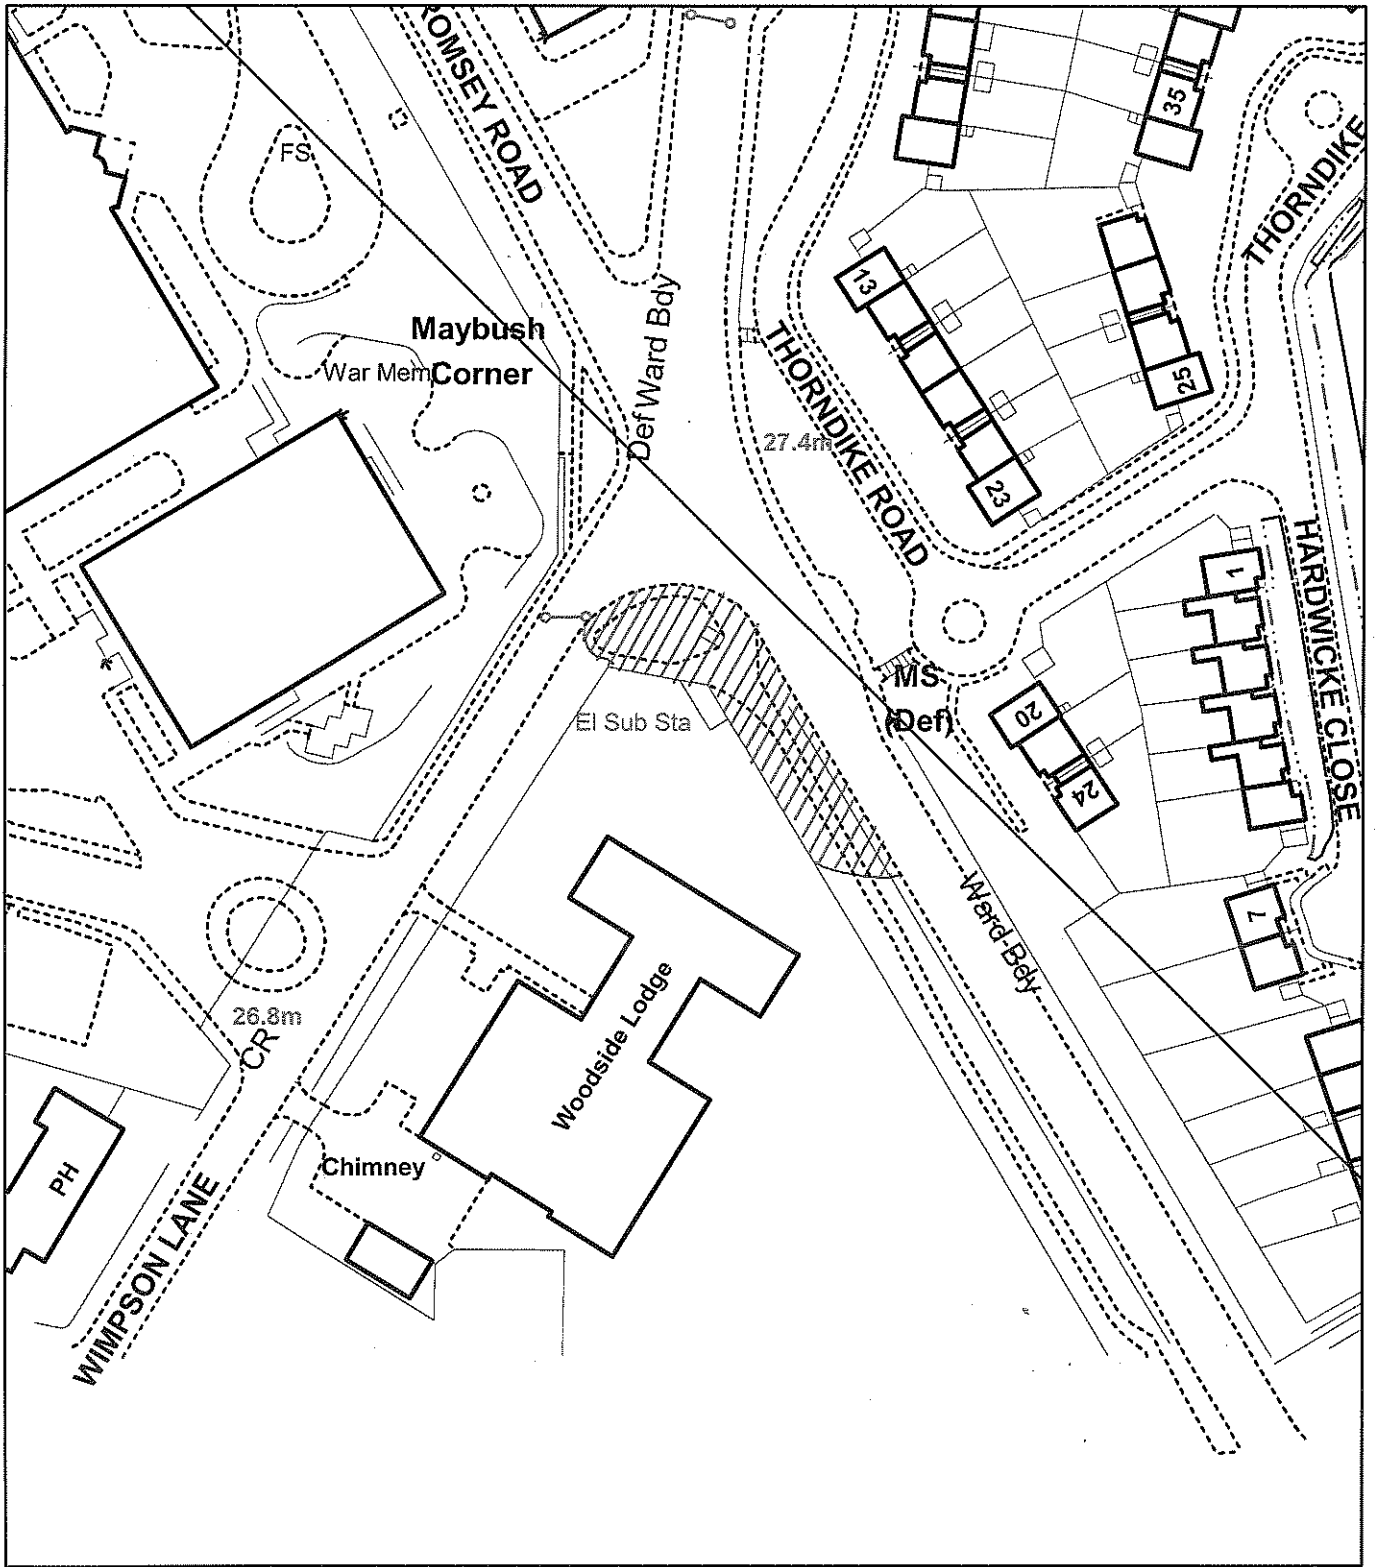

Location of road widening at Romsey Road/Wimpson Lane junction.

This map is based upon Ordnance Survey material with the permission of Ordnance Survey on behalf of the Controller of Her Majesty's Stationary Office © Crown copyright. Unauthorised reproduction infringes Crown copyright and may lead to prosecution or civil proceedings. Southampton City Council 100019679 2006