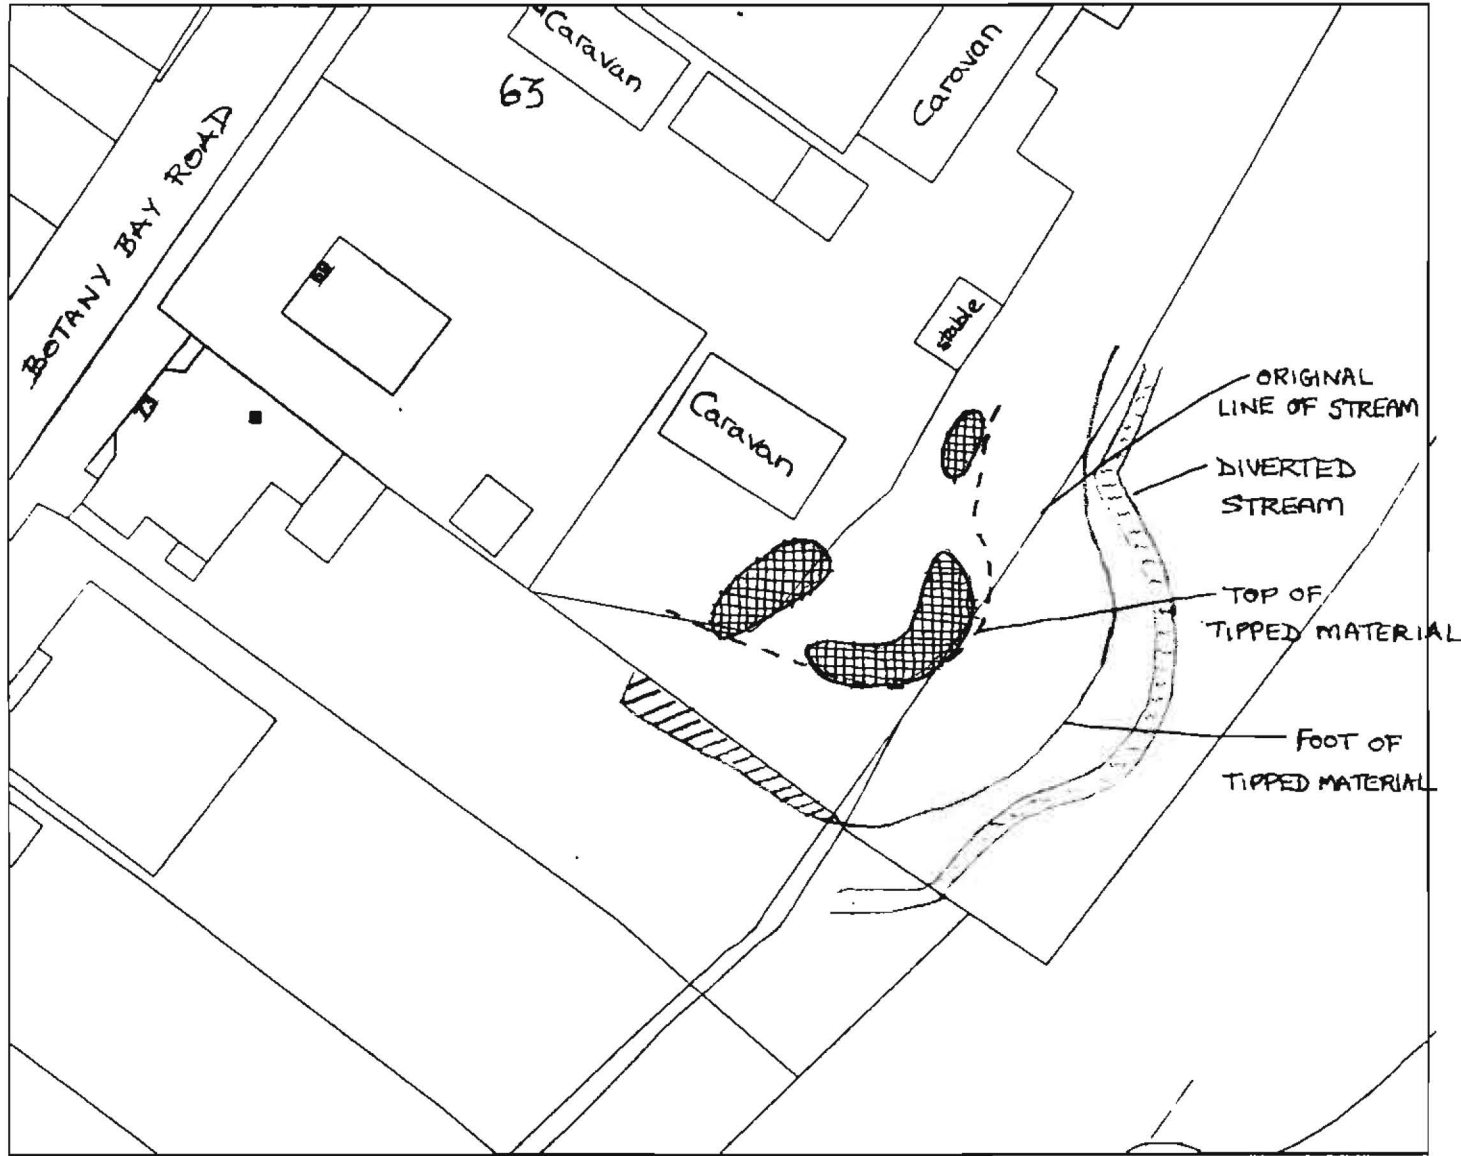

Not Set TIPPED LAND REAR OF
 Not Set 63 BOTANY BAY ROAD

Legend

-  - EXTENT OF ENCROACHMENT ONTO 73/73A BOTANY BAY ROAD
-  - GENERAL AREAS OF DEPOSITED WASTE MATERIALS WITNESSED 3 MARCH 2011 (SEE PHOTOS 1-4 ATTACHED)

Reproduced from the Ordnance Survey map with the permission of the Controller of Her Majesty's Stationery Office © Crown Copyright 2000.
 Unauthorised reproduction infringes Crown Copyright and may lead to prosecution or civil proceedings.