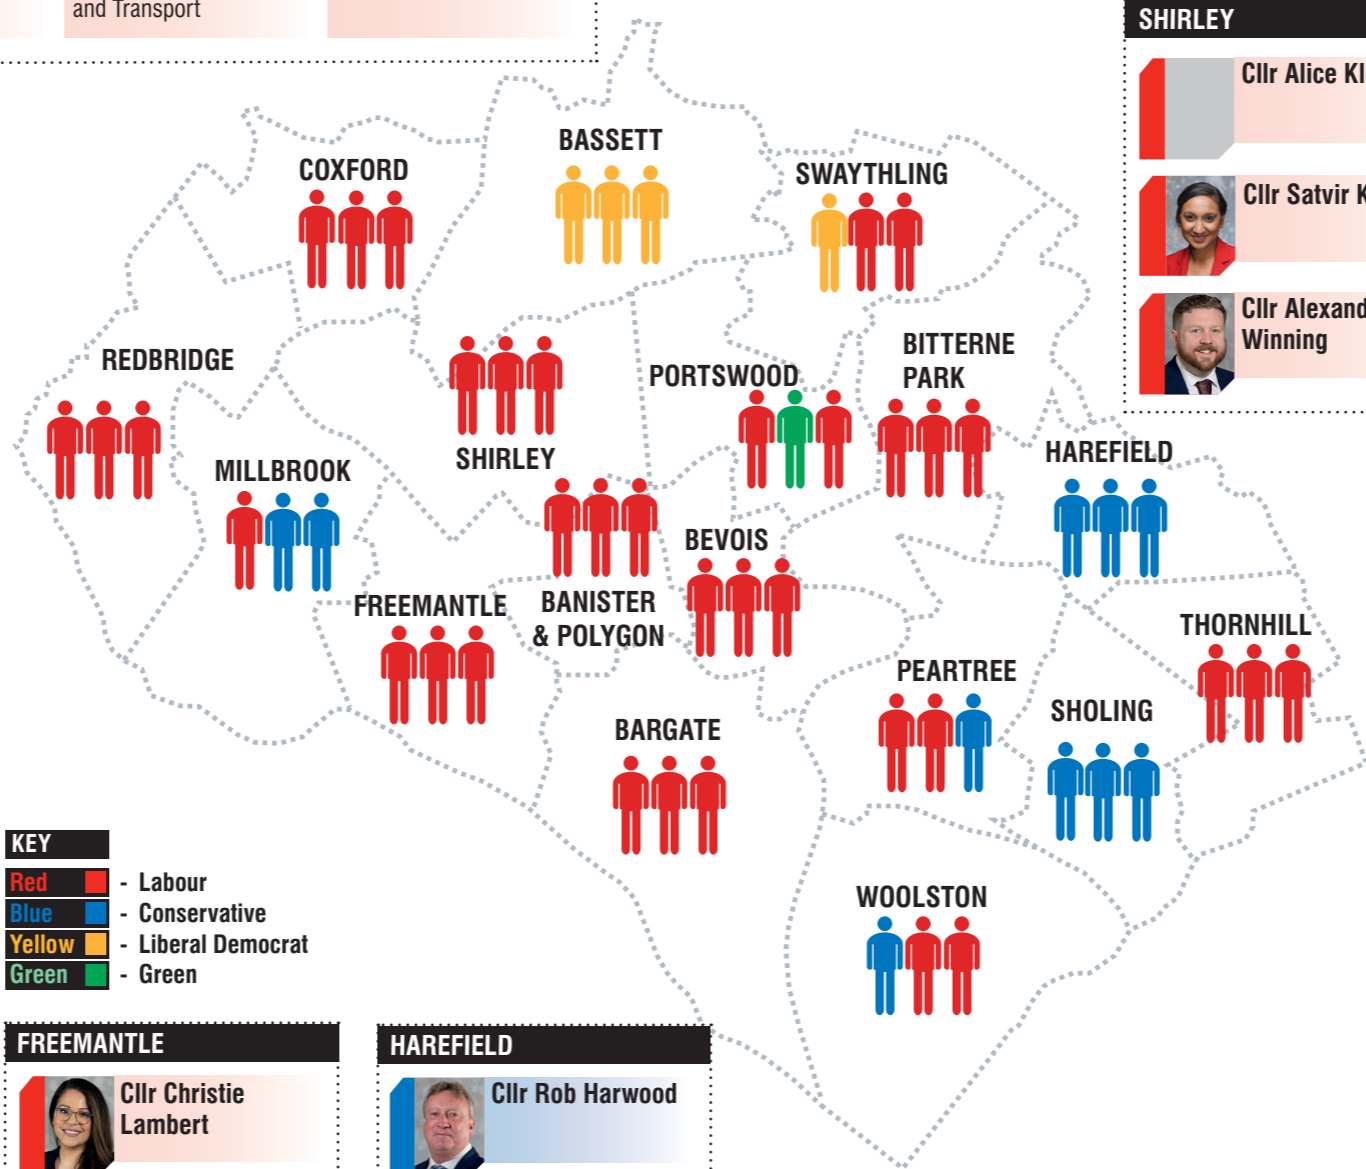

COXFORD

 Cllr Rebecca Greenhalgh
 Cllr Matt Renyard
 Cllr Rebecca McCreanor

KEY

- Red - Labour
- Blue - Conservative
- Yellow - Liberal Democrat
- Green - Green

FREEMANTLE

 Cllr Christie Lambert
 Cllr David Shields
 Cllr Pam Kenny