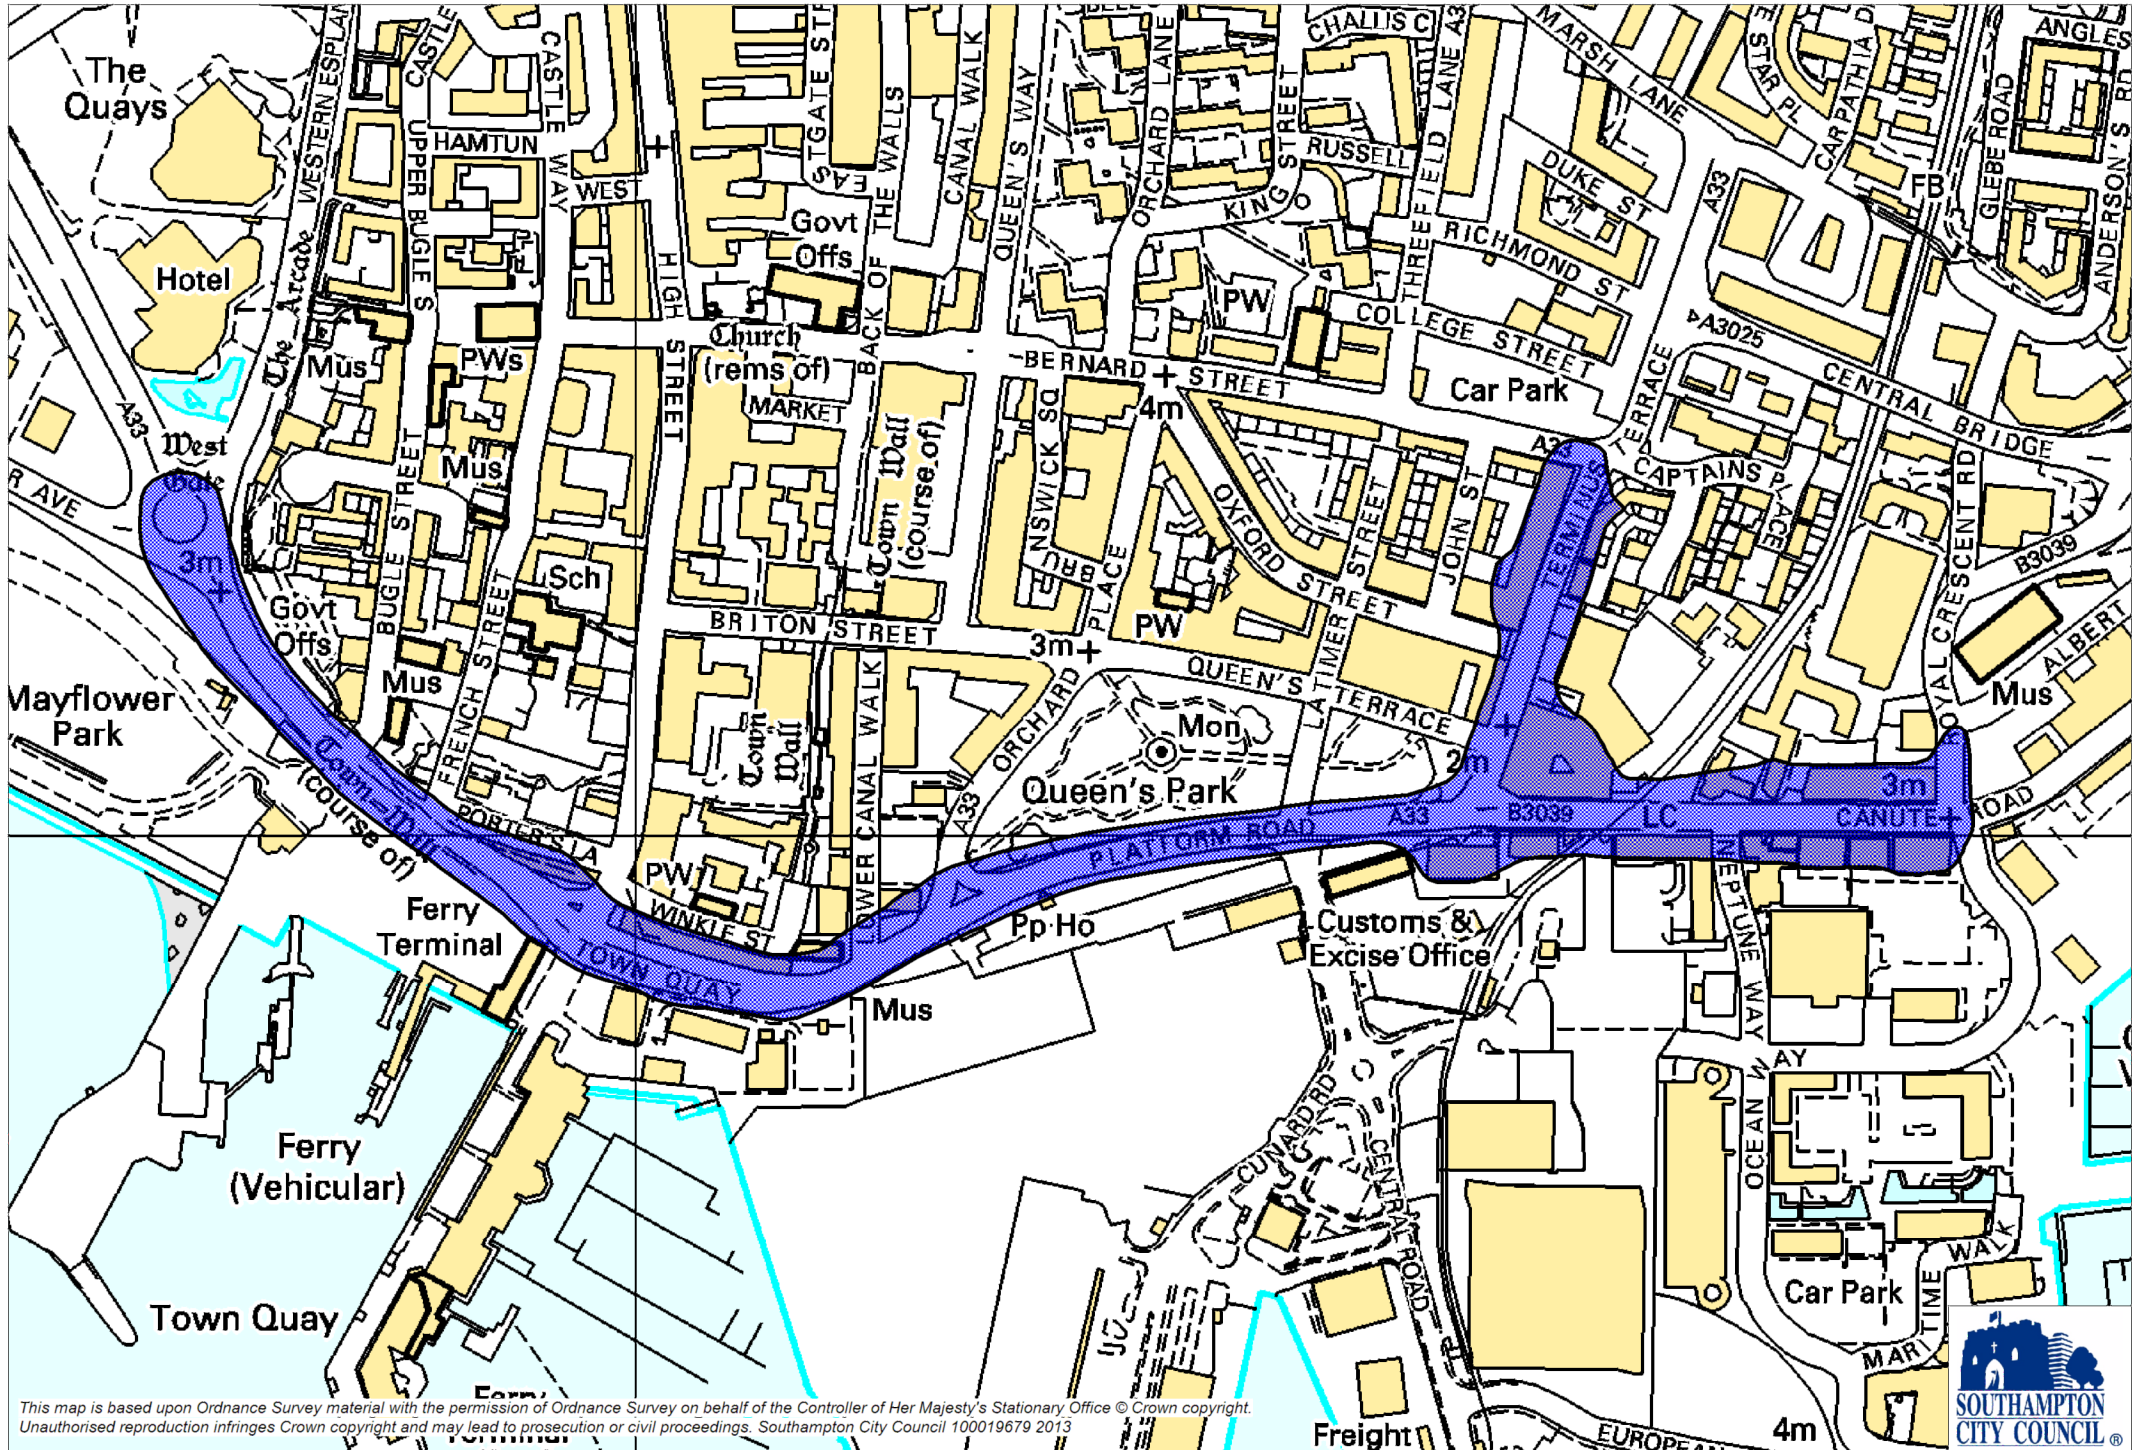

AQMA 4 - Town Quay

This map is based upon Ordnance Survey material with the permission of Ordnance Survey on behalf of the Controller of Her Majesty's Stationary Office © Crown copyright. Unauthorised reproduction infringes Crown copyright and may lead to prosecution or civil proceedings. Southampton City Council 100019679 2013