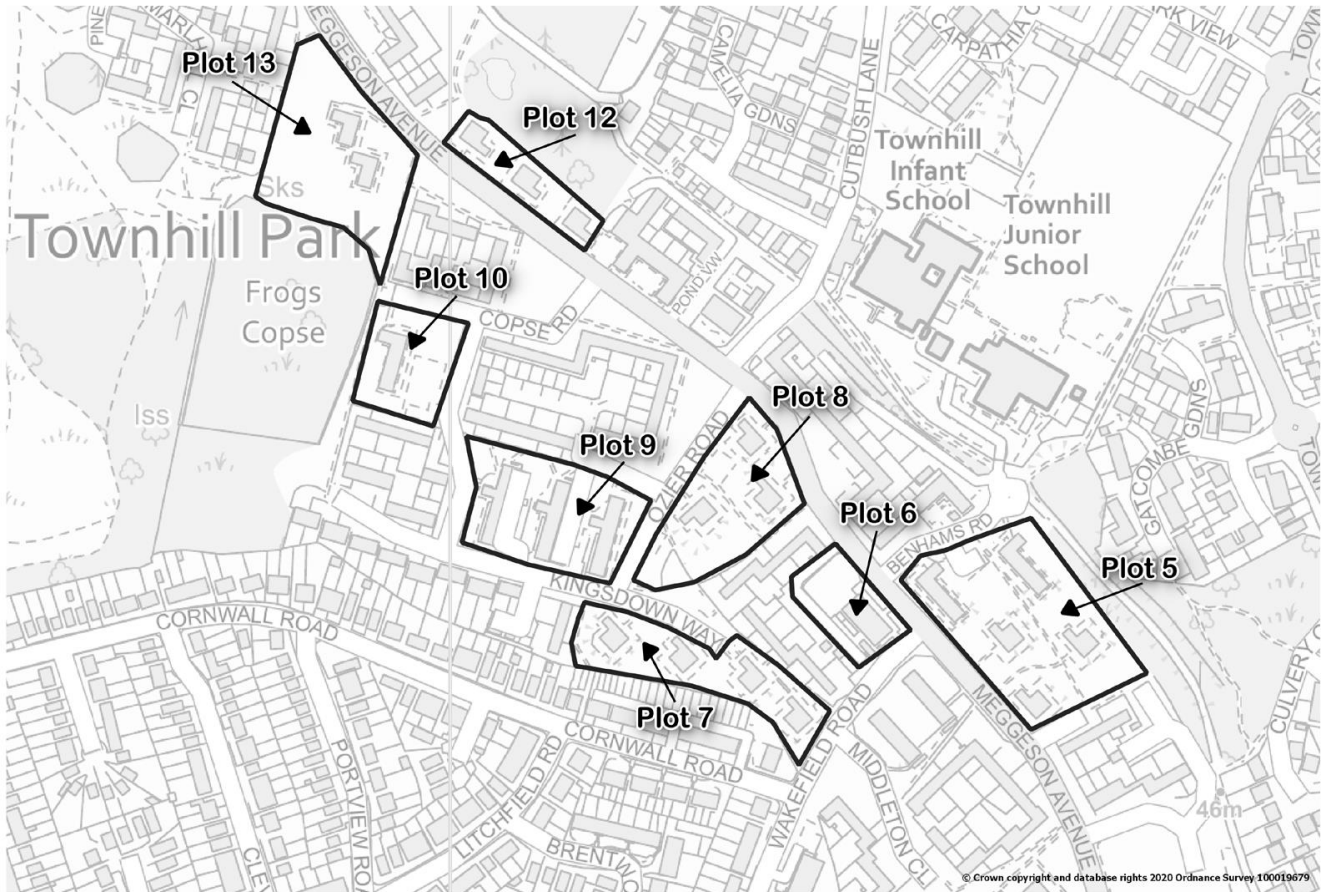

Appendix 1

Townhill Park: Location of Decommissioning and Re-development Plots

Plan 1

Redevelopment plots not shown on Plan 1:

Plot 1 - Roundhill Close redeveloped with 56 new homes

Plot 2 - Already decommissioned and demolished see Plan 2

Plot 2 Townhill Park (Plan 2)

Plot 2 demolished and ready to build

Bounded by Townhill Way, Meggeson Avenue, Paulet Close and Cutbush Lane