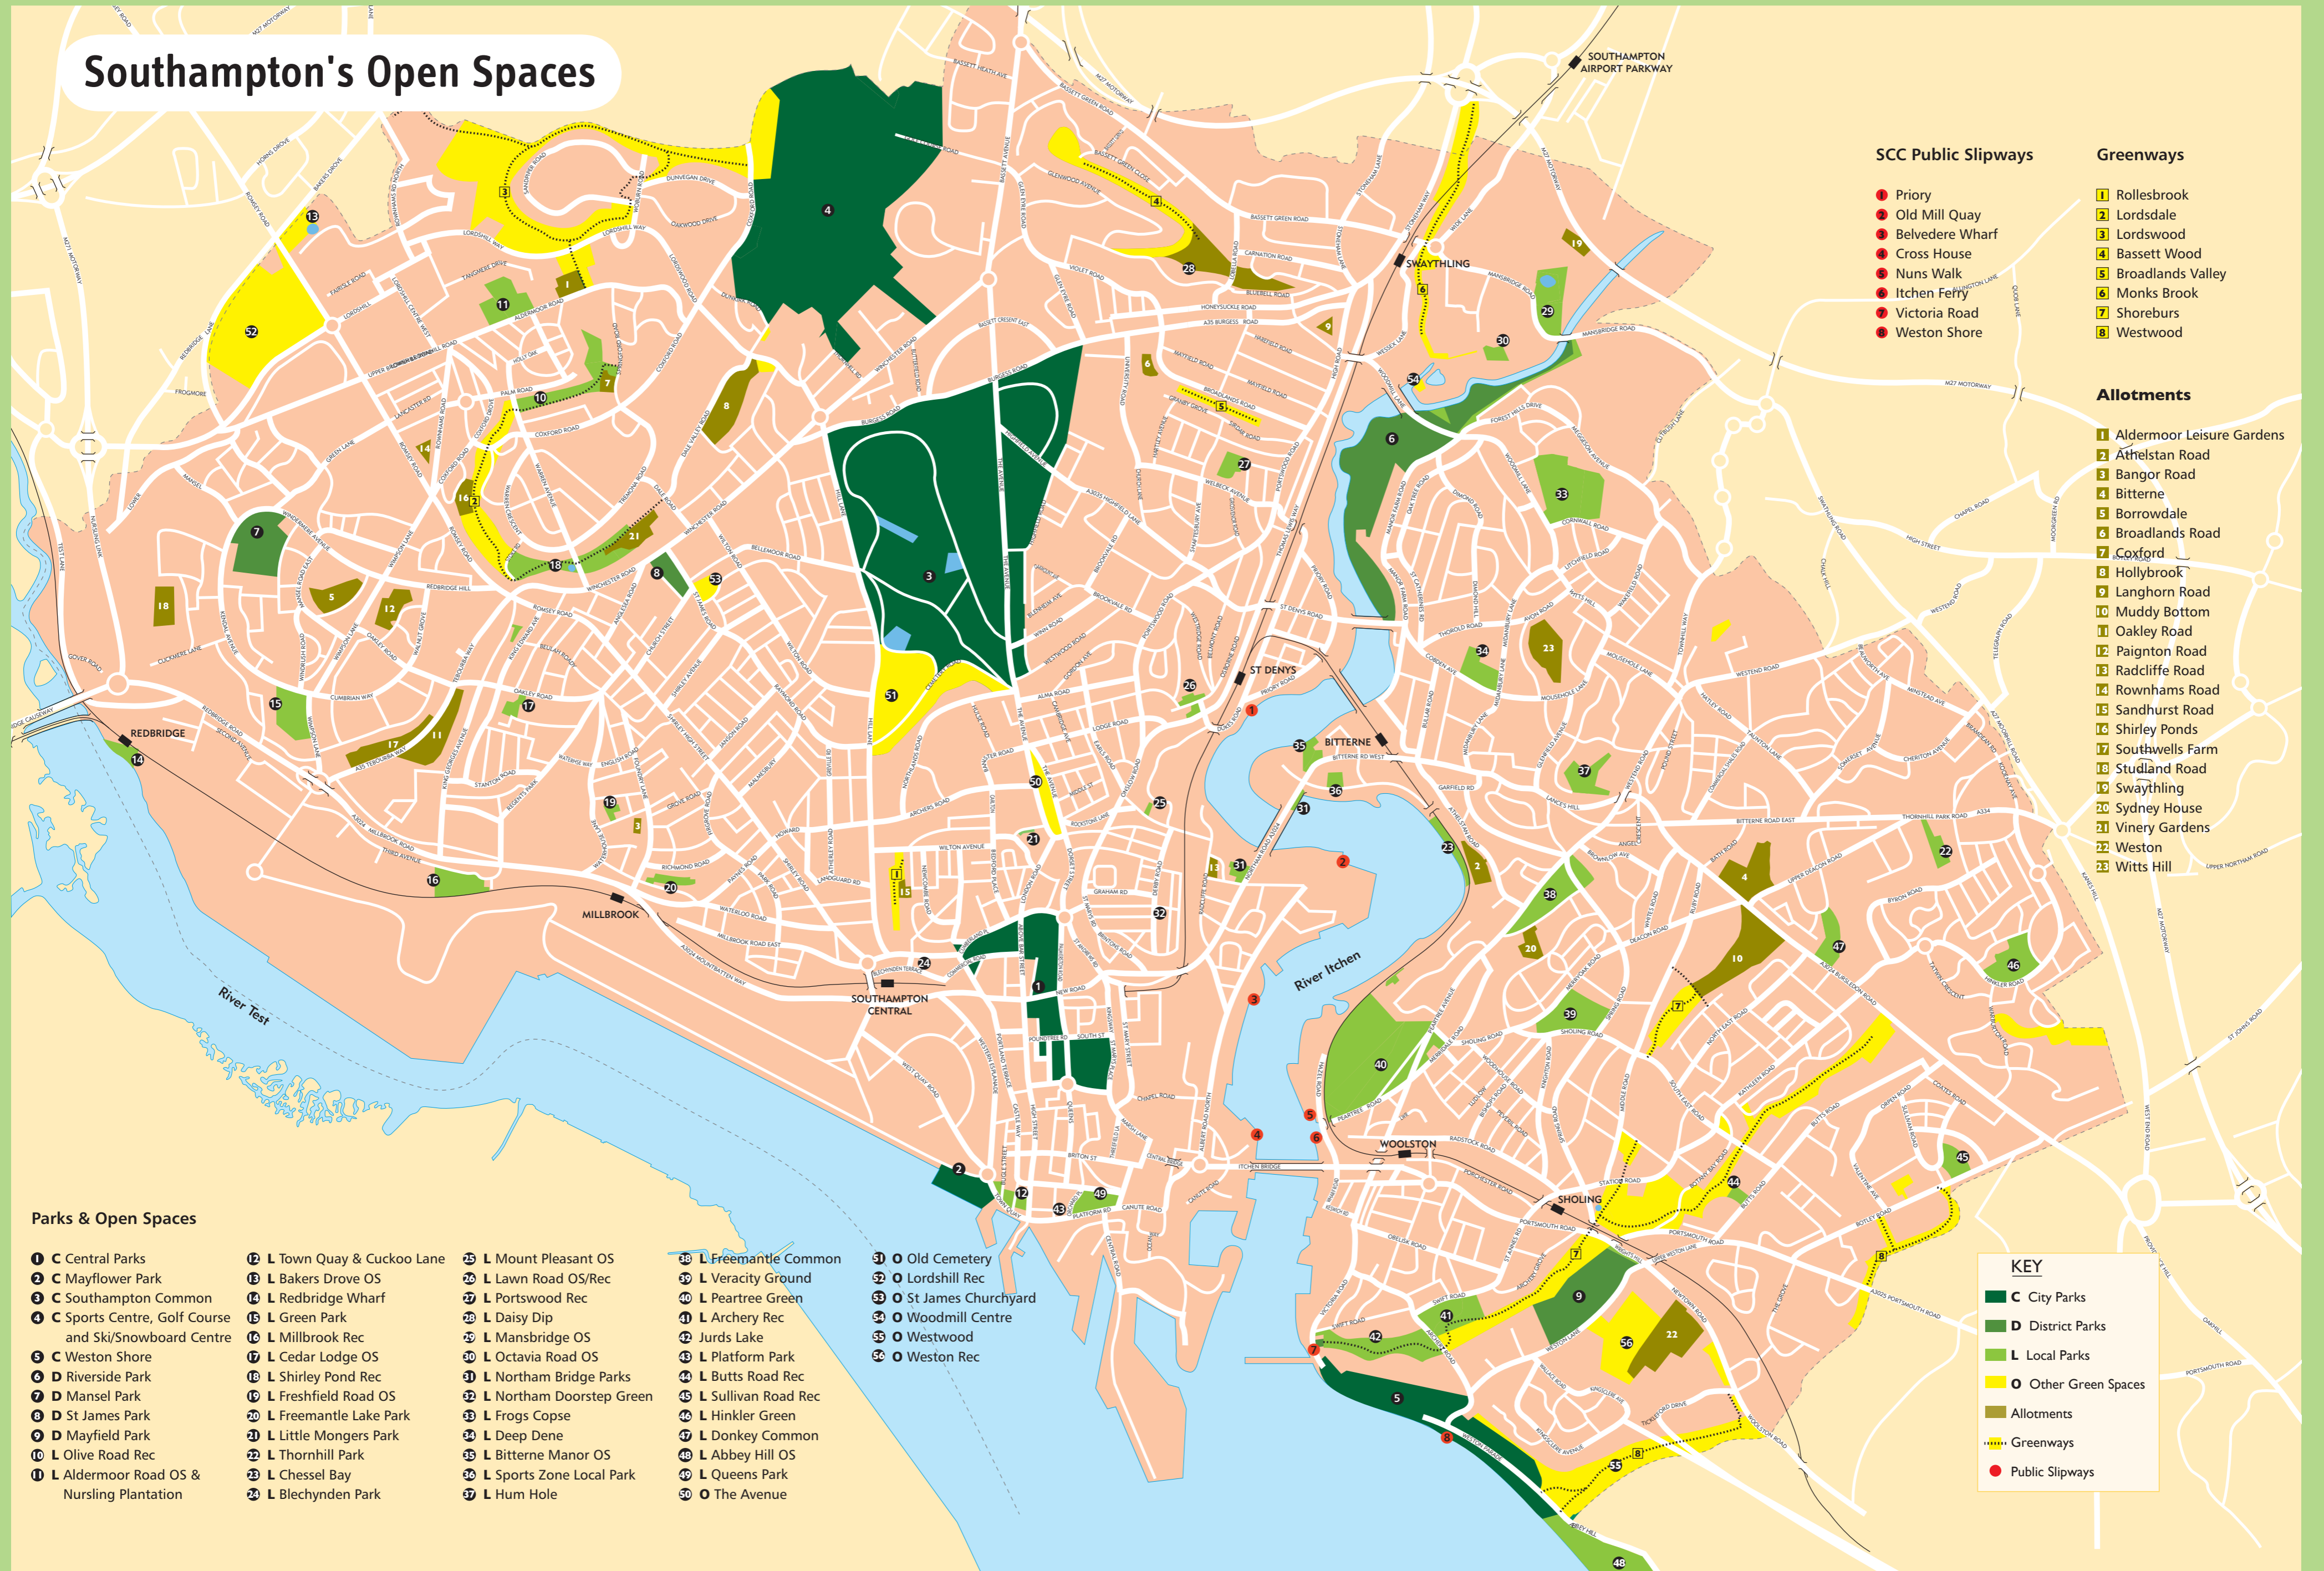

Southampton's Open Spaces

SCC Public Slipways

- 1 Priory
- 2 Old Mill Quay
- 3 Belvedere Wharf
- 4 Cross House
- 5 Nuns Walk
- 6 Itchen Ferry
- 7 Victoria Road
- 8 Weston Shore

Greenways

- 1 Rollesbrook
- 2 Lordsdale
- 3 Lordswood
- 4 Bassett Wood
- 5 Broadlands Valley
- 6 Monks Brook
- 7 Shoreburs
- 8 Westwood

Allotments

- 1 Aldermoor Leisure Gardens
- 2 Athelstan Road
- 3 Bangor Road
- 4 Bitterne
- 5 Borrowdale
- 6 Broadlands Road
- 7 Coxford
- 8 Hollybrook
- 9 Langhorn Road
- 10 Muddy Bottom
- 11 Oakley Road
- 12 Paington Road
- 13 Radcliffe Road
- 14 Rownhams Road
- 15 Sandhurst Road
- 16 Shirley Ponds
- 17 Southwells Farm
- 18 Studland Road
- 19 Swaythling
- 20 Sydney House
- 21 Vinery Gardens
- 22 Weston
- 23 Witts Hill

KEY

- C City Parks
- D District Parks
- L Local Parks
- O Other Green Spaces
- Allotments
- Greenways
- Public Slipways